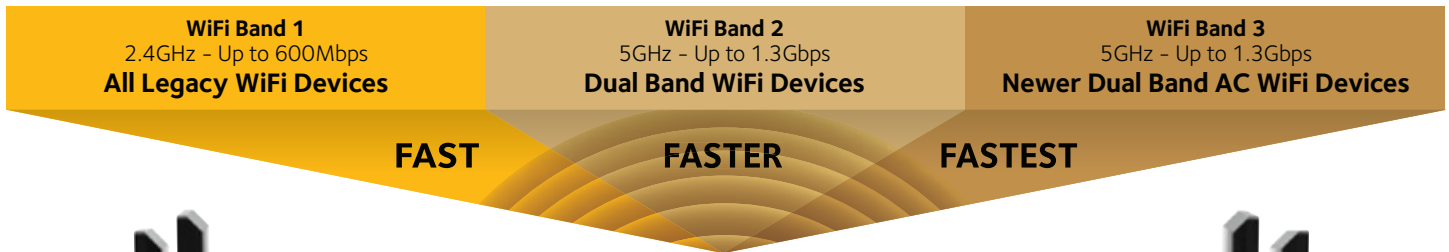

Tri-Band WiFi

The Nighthawk X6 AC3200 Router with breakthrough Tri-Band WiFi technology delivers a massive combined wireless speed of up to 3.2Gbps. X6 optimizes WiFi performance by intelligently assigning every device to the fastest WiFi band possible and doing so allows devices to connect at their maximum speed. Even if everyone and everything in the home that's connected to the Internet is streaming, gaming, working, playing, socializing or updating at the same time, the X6 won't miss a beat—you'll enjoy seamless clarity and zero lag.

Tri-Band WiFi provides 3 dedicated WiFi Bands