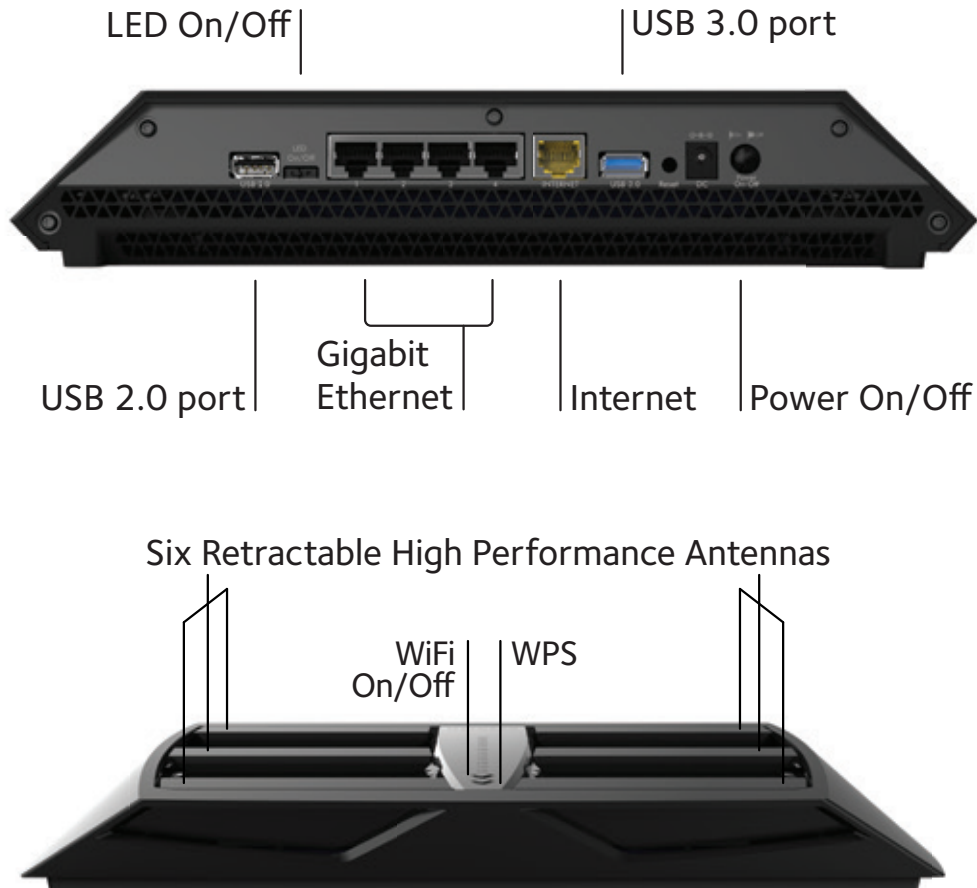

Connection Diagram