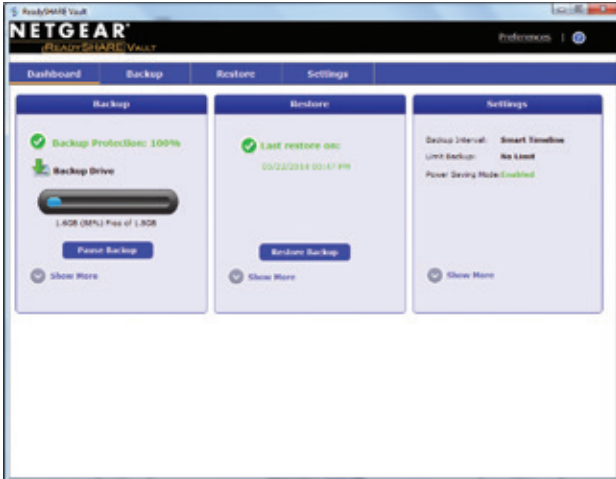

PARENTAL CONTROLS—Web site filtering for all your connected devices

GUEST NETWORK ACCESS—Separate & secure access for guests

SECURE WiFi CONNECTIONS—Highest level wireless security with WPA/WPA2

OPEN SOURCE SUPPORT—Download open source firmware from www.myopenrouter.com

PERSONAL FTP SERVER—Customized free URL to create FTP server

ReadySHARE® Vault—Automatic backup for Window PCs

ReadyShare Vault is a free app that provides automatic, continuous backup of Windows PCs to the USB hard drive connected to the Nighthawk X6. The app has a wonderfully simple interface with intuitive backup settings—simply setup and forget and be assured that all your data on various home PCs in the home network is being continuously backed up. Never worry about losing your data again.