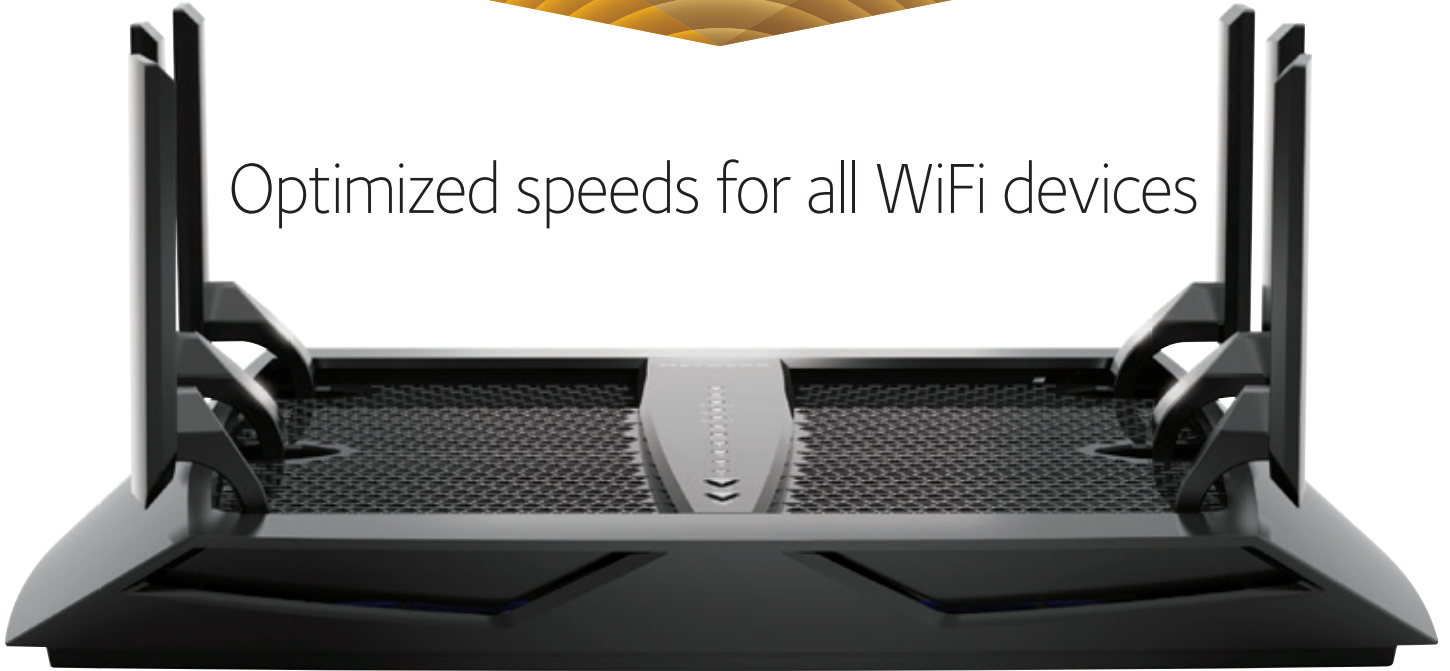

Optimized speeds for all WiFi devices