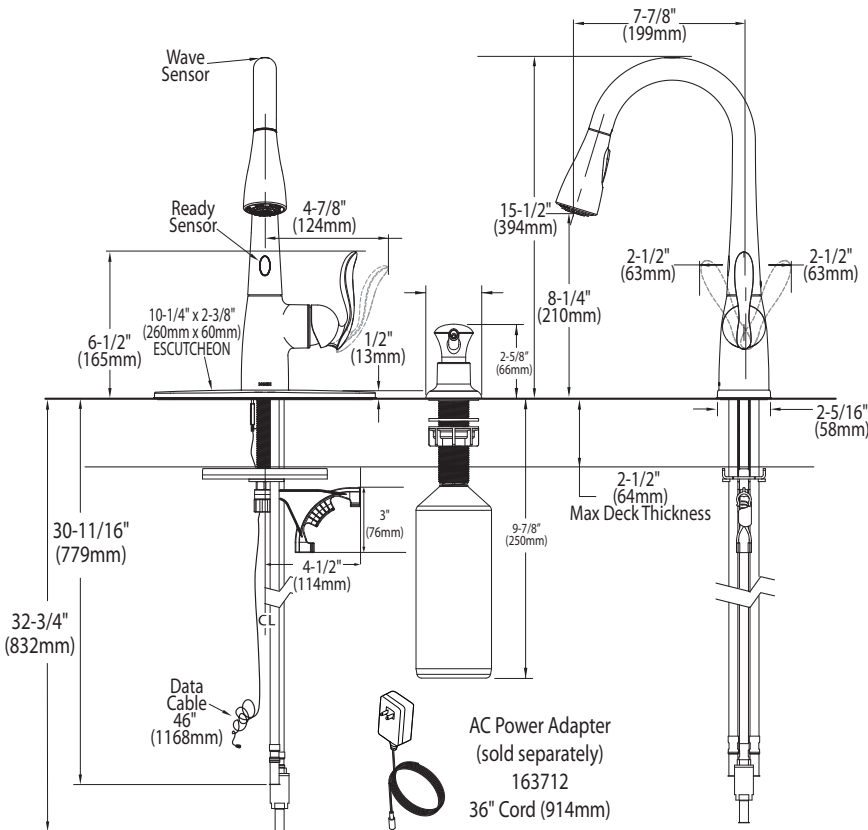

OPERATION

- Lever style handle
- Temperature controlled by 100° arc of handle travel
- Operates with less than 5 lbs. of force
- Operates in stream or spray mode in the pulldown or retracted position
- Spout rotates 100 degrees
- When filling a vessel outside the sink, the pause feature conveniently stops the flow of water as the wand passes over the counter top

FLOW

- Flow is limited to 1.5 gpm (5.7 L/min) at 60 psi

CARTRIDGE

- 1255™ Duralast™ cartridge for Single-Handle Faucets

STANDARDS

- Third party certified to ASME A112.18.1/CSA B125.1 and all applicable requirements referenced therein including NSF 61/9
- Meets Georgia SB370 requirements
- Complies with California Proposition 65 and with the Federal Safe Drinking Water Act
- The backflow protection system in the device consists of two independently operating check valves, a primary and a secondary which prevent backflow
- **ADA** ♿ for lever handle

Specifications

**MotionSense™
Single Handle High Arc
Pulldown Kitchen Faucet**

Models: 87350E SERIES

**NOTE: THIS FAUCET IS DESIGNED TO BE INSTALLED
THRU 1 OR 3 HOLES, 1-1/2" (38mm) MIN. DIA.**

CRITICAL DIMENSIONS