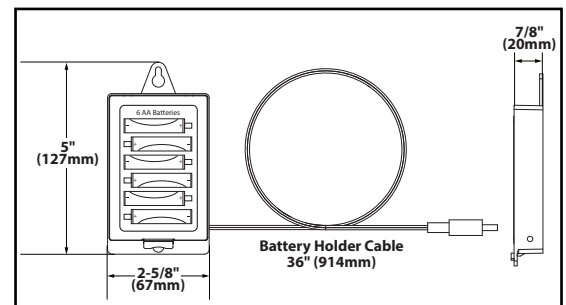

Battery Holder