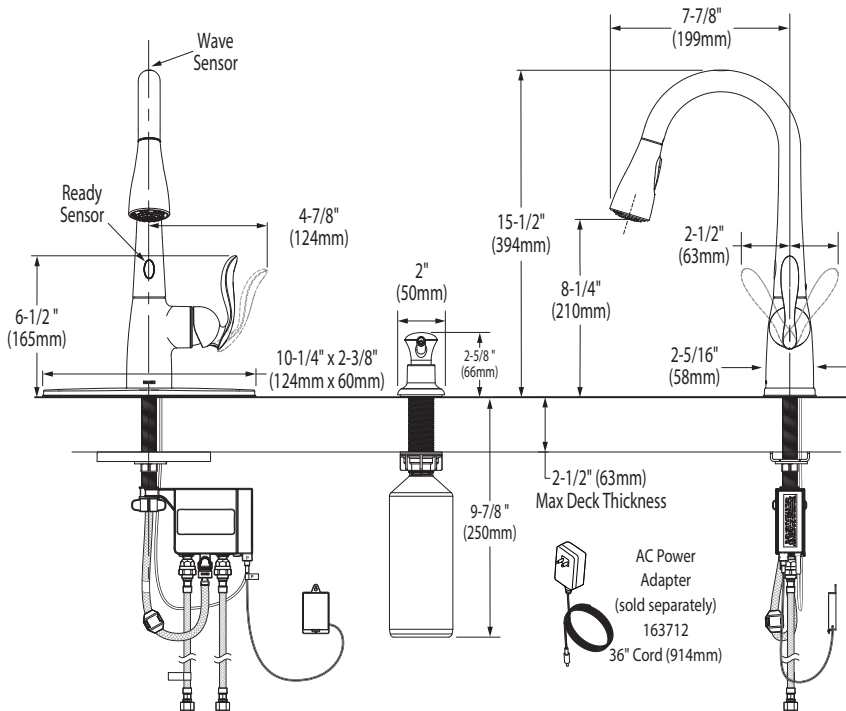

OPERATION

- Lever style handle
- Temperature controlled by 100° arc of handle travel
- Operates with less than 5 lbs. of force
- Operates in stream or spray mode in the pulldown or retracted position
- Spout rotates 100 degrees
- When filling a vessel outside the sink, the pause feature conveniently stops the flow of water as the wand passes over the counter top

FLOW

- Flow is limited to 1.5 gpm (5.7 L/min) at 60 psi

CARTRIDGE

- 1255™ Duralast™ cartridge for Single-Handle Faucets

STANDARDS

- Third party certified to ASME A112.18.1/CSA B125.1 and all applicable requirements referenced therein including NSF 61/9
- Meets Georgia SB370 requirements
- Complies with California Proposition 65 and with the Federal Safe Drinking Water Act
- The backflow protection system in the device consists of two independently operating check valves, a primary and a secondary which prevent backflow
- **ADA** for lever handle

Specifications

Haysfield™ MotionSense™ Single Handle High Arc Pulldown Kitchen Faucet

Models: 87350E SERIES

NOTE: THIS FAUCET IS DESIGNED TO BE INSTALLED
THRU 1 OR 3 HOLES, 1-1/2" (38mm) MIN. DIA.

CRITICAL DIMENSIONS