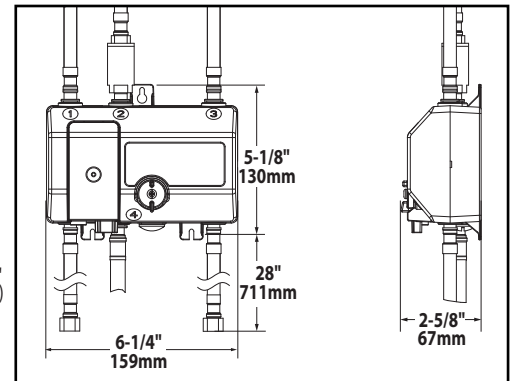

Specifications

**MotionSense™
Single Handle High Arc
Pulldown Kitchen Faucet**

Models: 87350E SERIES

**NOTE: THIS FAUCET IS DESIGNED TO BE INSTALLED
THRU 1 OR 3 HOLES, 1-1/2" (38mm) MIN. DIA.**

CRITICAL DIMENSIONS

(DO NOT SCALE)

Close up view of Control Box

Battery Holder