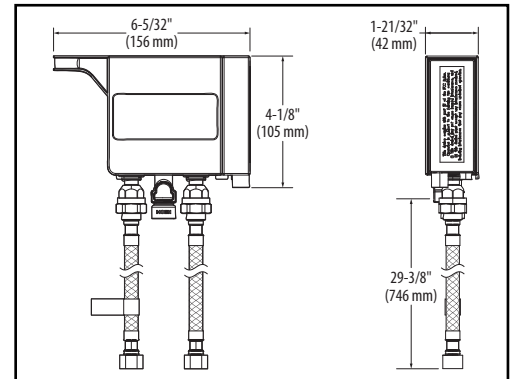

Close up view of Control Box