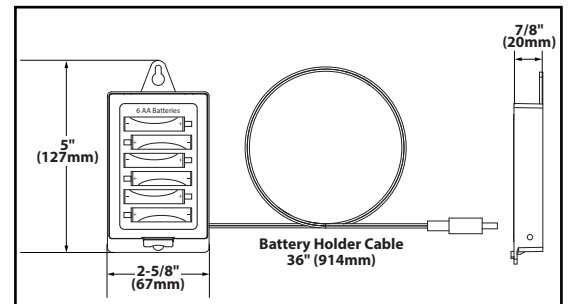

Battery Holder