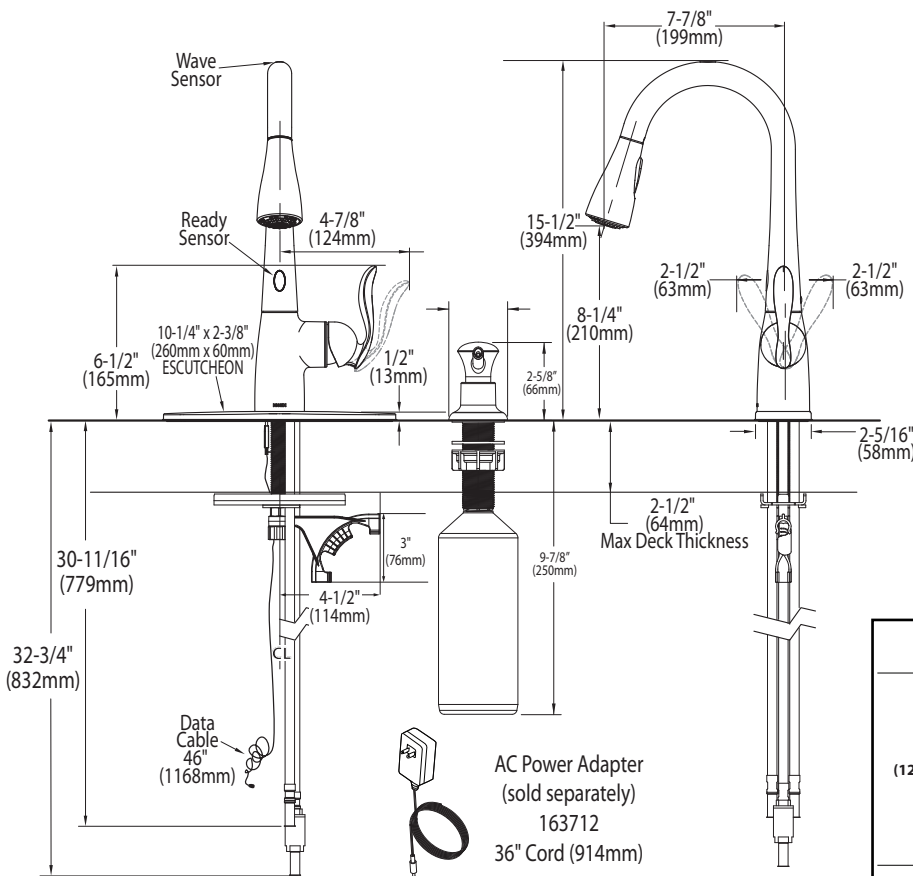

OPERATION

- Lever style handle
- Temperature controlled by 100° arc of handle travel
- Operates with less than 5 lbs. of force
- Operates in stream or spray mode in the pulldown or retracted position
- Spout rotates 100 degrees
- When filling a vessel outside the sink, the pause feature conveniently stops the flow of water as the wand passes over the counter top

FLOW

- Flow is limited to 1.5 gpm (7.6 L/min) at 60 psi

CARTRIDGE

- 1255™ Duralast™ cartridge for Single-Handle Faucets

STANDARDS

- Third party certified to ASME A112.18.1/CSA B125.1 and all applicable requirements referenced therein including NSF 61/9
- Meets Georgia SB370 requirements
- Complies with California Proposition 65 and with the Federal Safe Drinking Water Act
- The backflow protection system in the device consists of two independently operating check valves, a primary and a secondary which prevent backflow
- **ADA** ♿ for lever handle

Specifications

**MotionSense™
Single Handle High Arc
Pulldown Kitchen Faucet**

Models: 87350E SERIES

**NOTE: THIS FAUCET IS DESIGNED TO BE INSTALLED
THRU 1 OR 3 HOLES, 1-1/2" (38mm) MIN. DIA.**

CRITICAL DIMENSIONS

(DO NOT SCALE)

Close up view of Control Box

Battery Holder