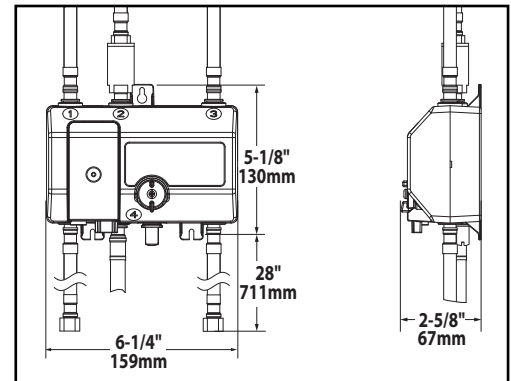

Close up view of Control Box