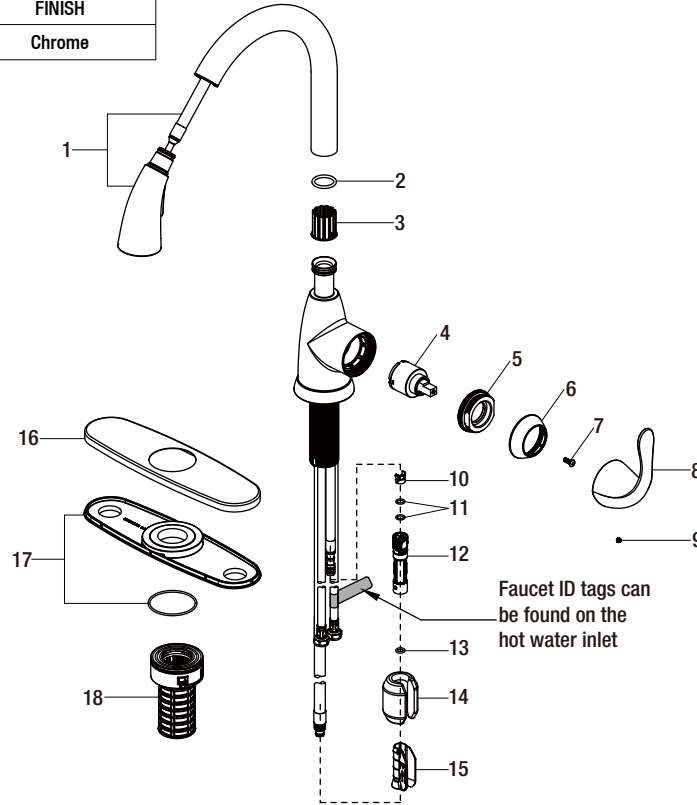

## Replacement Parts List

Dylan Single-Handle Pull-Down Sprayer Kitchen Faucet in Chrome

MODEL	SKU #	FINISH
HD67496-1001	305514644	Chrome

Many replacement parts can be purchased online or at your local store. Please use the table below to identify the part SKU number needed, go to [HOMEDEPOT.COM](http://HOMEDEPOT.COM), and check for online and store availability. If you can't find the part you are looking for, please call 1-855-HD-GLACIER.

Part	Description	Part #	Internet SKU #	Store SKU #
1	Sprayhead and Hose	RP3840701		
2	O-ring	RP60006		
3	Wearable ring	RP64220		
4	Cartridge	RP20044	<a href="#">301158214</a>	
5	Bonnet nut	RP70528		
6	Cap	RP8050301		
7	Screw	RP50015		
8	Handle	RP1343301		
9	Set screw	RP50002		

Part	Description	Part #	Internet SKU #	Store SKU #
10	Block	RP70421		
11	O-ring	RP60002	<a href="#">206116636</a>	
12	Quick connect assembly	RP70429		
13	O-ring	RP60089		
14	Weight	RP70441	<a href="#">207093823</a>	
15	Weight clip	RP64204		
16	Escutcheon	RP8054401		
17	Gasket	RP80545		
18	FastMount™	RP56096		