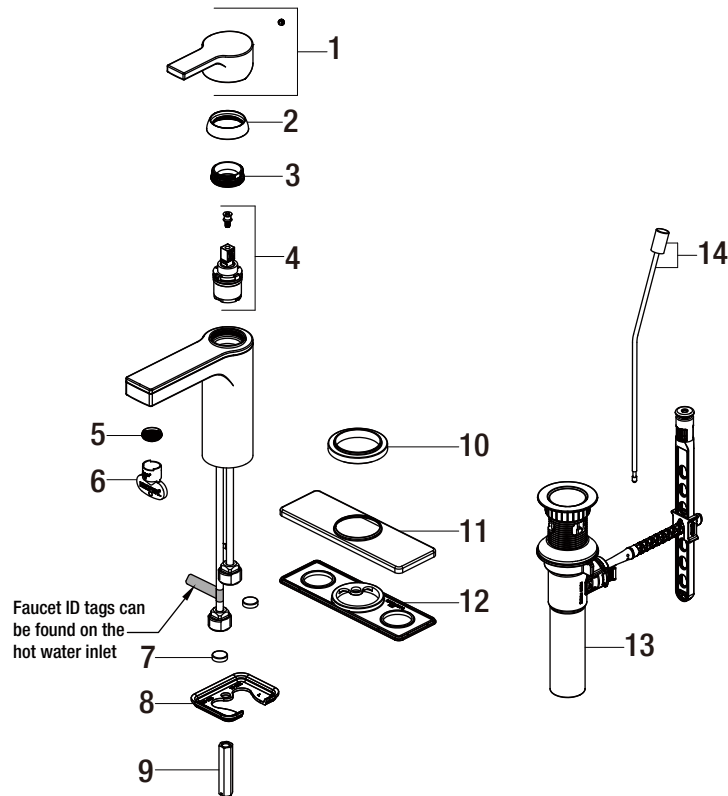

# Replacement Parts List

Modern Single-Handle Lavatory Faucet in Chrome and Matte Black

MODEL	SKU #	FINISH
HD67771W-6091	304353791	Chrome and Matte Black

Many replacement parts can be purchased online or at your local store. Please use the table below to identify the part SKU number needed, go to [HOMEDEPOT.COM](http://HOMEDEPOT.COM), and check for online and store availability. If you can't find the part you are looking for, please call 1-855-HD-GLACIER.

Part	Description	Part #	Internet SKU #	Store SKU #
1	Handle assembly	RP1350691		
2	Cap	RP8034491		
3	Bonnet nut	RP70572		
4	Cartridge & Screw	RP20083		
5	Aerator	RP30253		
6	Plastic wrench	RP30254		
7	Screen washer	RP70072		
8	Washer	RP70228		

Part	Description	Part #	Internet SKU #	Store SKU #
9	Lock nut	RP56091		
10	Flange	RP8057191		
11	Deck plate	RP8057291		
12	Gasket	RP80573		
13	ClickInstall™ drain assembly	RP4022891		
14	Lift rod	RP4024991		