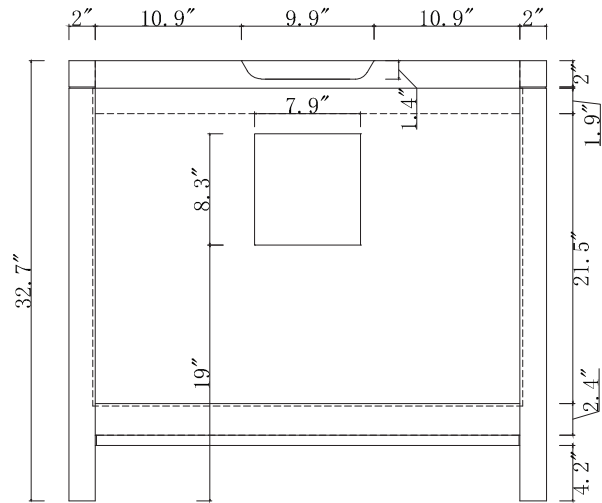

SPECIFICATIONS

www.virtuusa.com

SKU: KD-70090

REV1.13.18

NOTES

Countertops are not shown in these diagrams. (Cabinet Only)
 Do not expose the surface of the cabinet to corrosive liquids or direct sunlight.
 All dimensions and specifications are approximate and subject to change without notice.

SPECIFICATIONS

www.virtuusa.com

SKU: KS-70036

REV1.13.18

NOTES

Countertops are not shown in these diagrams. (Cabinet Only)
 Do not expose the surface of the cabinet to corrosive liquids or direct sunlight.
 All dimensions and specifications are approximate and subject to change without notice.

SPECIFICATIONS

www.virtuusa.com

SKU: KSC-700

REV1.13.18

NOTES

Countertops are not shown in these diagrams. (Cabinet Only)
 Do not expose the surface of the cabinet to corrosive liquids or direct sunlight.
 All dimensions and specifications are approximate and subject to change without notice.