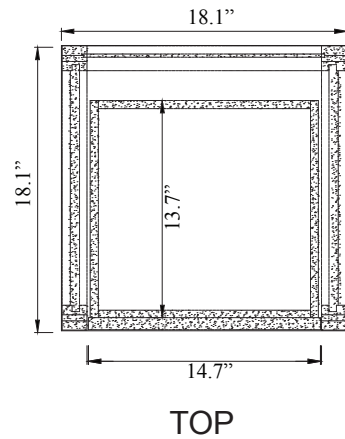

SPECIFICATIONS

www.virtuusa.com

SKU: KSC-700

REV1.13.18

NOTES

Countertops are not shown in these diagrams. (Cabinet Only)
 Do not expose the surface of the cabinet to corrosive liquids or direct sunlight.
 All dimensions and specifications are approximate and subject to change without notice.