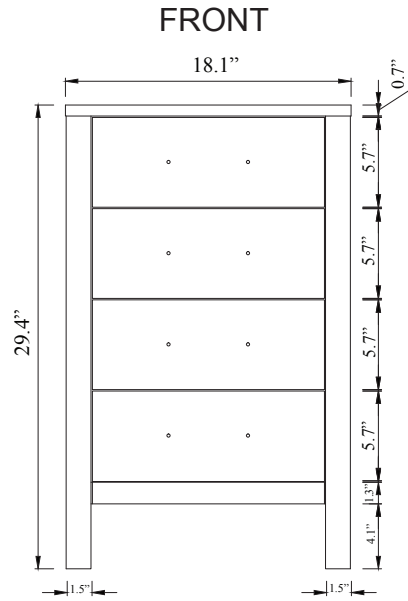

SPECIFICATIONS

www.virtuusa.com

SKU: KSC-700

REV1.13.18

NOTES

Countertops are not shown in these diagrams. (Cabinet Only)
 Do not expose the surface of the cabinet to corrosive liquids or direct sunlight.
 All dimensions and specifications are approximate and subject to change without notice.