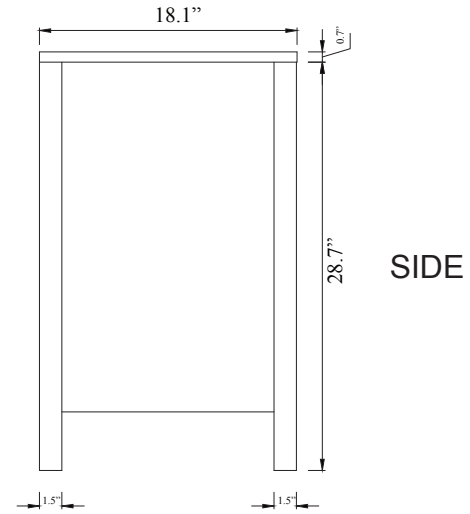

SPECIFICATIONS

www.virtuusa.com

SKU: KS-70036

REV1.13.18

NOTES

Countertops are not shown in these diagrams. (Cabinet Only)
 Do not expose the surface of the cabinet to corrosive liquids or direct sunlight.
 All dimensions and specifications are approximate and subject to change without notice.

SPECIFICATIONS

www.virtuusa.com

SKU: KSC-700

REV1.13.18

NOTES

Countertops are not shown in these diagrams. (Cabinet Only)
 Do not expose the surface of the cabinet to corrosive liquids or direct sunlight.
 All dimensions and specifications are approximate and subject to change without notice.