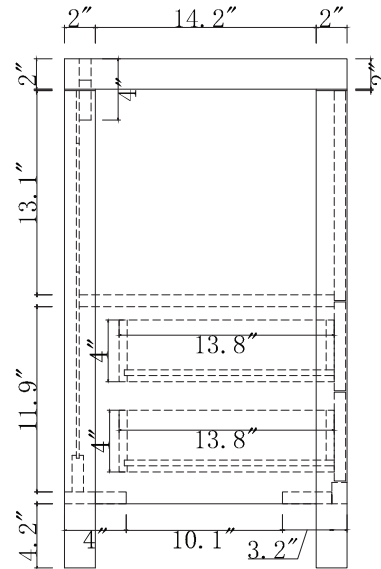

SPECIFICATIONS

www.virtuusa.com

SKU: KD-70090

REV1.13.18

NOTES

Countertops are not shown in these diagrams. (Cabinet Only)
 Do not expose the surface of the cabinet to corrosive liquids or direct sunlight.
 All dimensions and specifications are approximate and subject to change without notice.

SPECIFICATIONS

www.virtuusa.com

SKU: KS-70036

REV1.13.18

NOTES

Countertops are not shown in these diagrams. (Cabinet Only)
 Do not expose the surface of the cabinet to corrosive liquids or direct sunlight.
 All dimensions and specifications are approximate and subject to change without notice.

SPECIFICATIONS

www.virtuusa.com

SKU: KSC-700

REV1.13.18

NOTES

Countertops are not shown in these diagrams. (Cabinet Only)
 Do not expose the surface of the cabinet to corrosive liquids or direct sunlight.
 All dimensions and specifications are approximate and subject to change without notice.