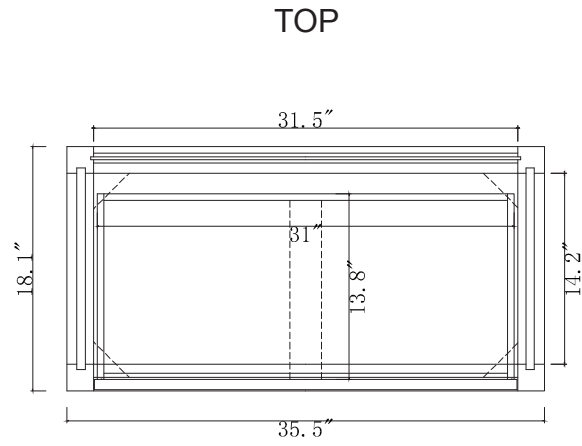

SPECIFICATIONS

www.virtuusa.com

SKU: KD-70090

REV1.13.18

NOTES

Countertops are not shown in these diagrams. (Cabinet Only)
 Do not expose the surface of the cabinet to corrosive liquids or direct sunlight.
 All dimensions and specifications are approximate and subject to change without notice.