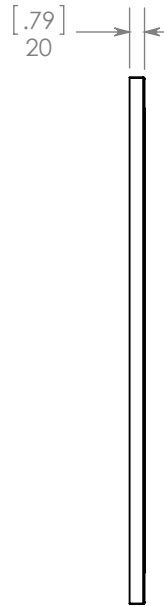

Front View

Side View

Isometric View

Profile View
Scale 1:1

NAME:
**Wall Mirror
Candlesby**

MATERIAL:
German Beech 4/4

MODEL: **Wall Mirror Candlesby**

DWR	CN	10/25/18
REV	R&D	10/25/18
APP	ING	10/25/18

SCALE: 1:10

ITEMS:	Sterling	CDWM22-ST
	White	CDWM22-WH
	Cognac	CDWM22-CG
	Pewter	CDWM22-PW
	Charcoal	CDWM22-CL