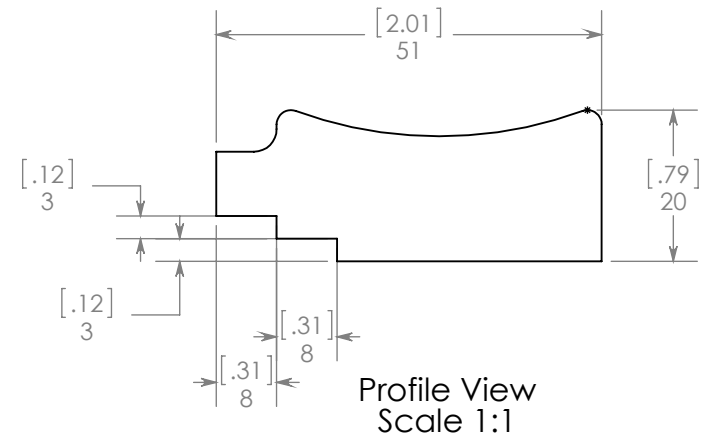

Front View

Side View

Isometric View

Profile View
Scale 1:1

NAME:
**Wall Mirror
Candlesby**

MATERIAL:
German Beech 4/4

MODEL: **Wall Mirror Candlesby**

DWR	CN	10/25/18
REV	R&D	10/25/18
APP	ING	10/25/18

SCALE: 1:10

ITEMS:	Sterling	CDWM22-ST
	White	CDWM22-WH
	Cognac	CDWM22-CG
	Pewter	CDWM22-PW
	Charcoal	CDWM22-CL