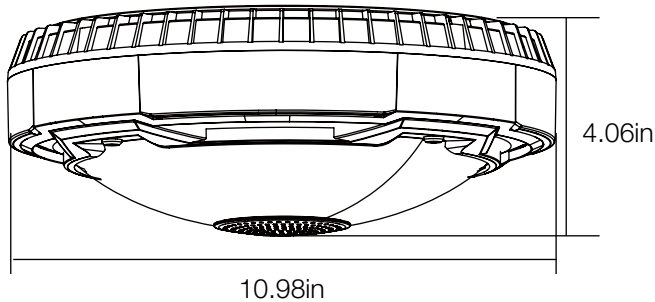

11 in LED Heavy Duty Flush Mount with Bluetooth® Speaker

56516141
SKU# 1003943040

| SPECIFICATIONS | |
|-----------------------|--------------|
| Model Number | 56516141 |
| SKU | 1003943040 |
| OSMID | 307325220 |
| Power | 14 W |
| AC Voltage, Frequency | 120V, 60 Hz |
| Color Temp (nom.) | 4000K |
| Operation Temp | -4°F ~ 113°F |
| CRI | 80 |
| Lumen Output (min.) | 1000 lm |
| Dimming | NO |
| Lifetime Rating | L70/50000Hrs |
| Efficacy | 71 lm/watt |

ADVANTAGES

- 50,000 Hours of Continuous Use
- 3 Year Warranty
- Replaces (1) 75 Watt Incandescent Bulb
- Play Audio from up to 33 ft from Any Bluetooth-enabled Device

| PACKAGING | |
|----------------------------|----------------------------|
| Weight (±0.5 lb) | 2.18 lbs |
| Size (L x W x H) (±0.1 in) | 10.98in x 10.98in x 4.06in |
| Box Dimensions | 11.34in x 4.84in x 11.50in |
| Gross Weight | 2.80 lbs |
| UPC | 849489006963 |