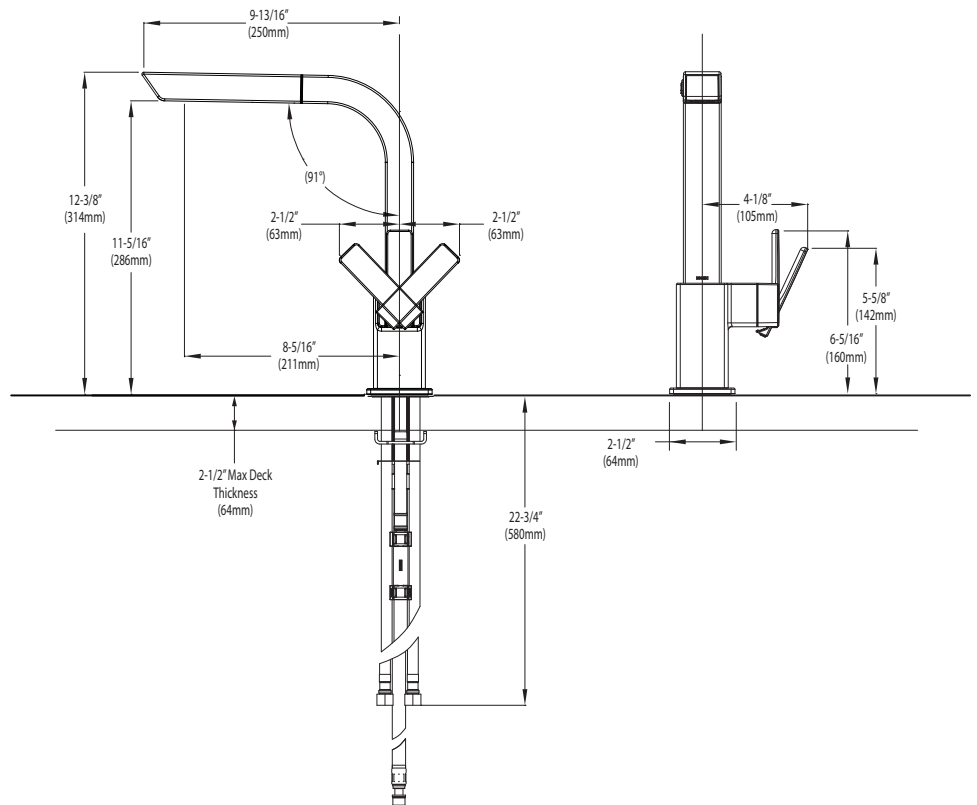

Buy it for looks. Buy it for life.®

**FAUCET DESCRIPTION**

- Metal construction with various finishes identified by suffix
- Quick connect installation
- Pullout spray with 59" braided hose
- Flexible supply lines with 3/8" fittings connect directly to supply stops
- High arc spout provides height and reach to fill or clean large pots while pull out wand provides the maneuverability for cleaning or rinsing
- 360° rotating spout

**OPERATION**

- Lever style handle
- Operates with less than 5lbs. of force
- Operates in stream or spray mode in the pullout or retracted position
- When filling a vessel outside the sink, the pause feature conveniently stops the water flow as the wand passes over the counter top
- Temperature controlled by 100° arc of handle travel

**FLOW**

- Flow is limited to 1.5 gpm (5.7 L/min) at 60 psi

**CARTRIDGE**

- 1255™ Duralast™ cartridge for Single-Handle Faucets

**STANDARDS**

- Third party certified to IAPMO Green, ASME A112.18.1/CSA B125.1 and all applicable requirements referenced therein including NSF 61/9
- Meets CalGreen and Georgia SB370 requirements
- Contains no more than 0.25% weighted average lead content
- Complies with California Proposition 65 and with the Federal Safe Drinking Water Act
- The backflow protection system in the device consists of two independently operating check valves, a primary and a secondary which prevent backflow

## 90 DEGREE™ Single Handle High Arc Pull Out Kitchen Faucet

**Model:** S7597 series

**NOTE:** THIS FAUCET IS DESIGNED TO BE INSTALLED THRU 1 HOLE, 1-1/2" (38mm) DIA.