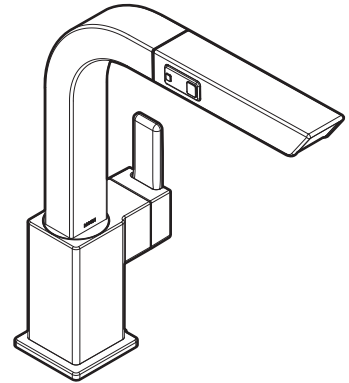

Buy it for looks. Buy it for life.®

**FAUCET DESCRIPTION**

- Metal construction with various finishes identified by suffix
- Quick connect installation
- Pullout spray with 59" braided hose
- Flexible supply lines with 3/8" fittings connect directly to supply stops
- High arc spout provides height and reach to fill or clean large pots while pull out wand provides the maneuverability for cleaning or rinsing
- 360° rotating spout

**OPERATION**

- Lever style handle
- Operates with less than 5lbs. of force
- Operates in stream or spray mode in the pullout or retracted position
- When filling a vessel outside the sink, the pause feature conveniently stops the water flow as the wand passes over the counter top
- Temperature controlled by 100° arc of handle travel

**FLOW**

- Flow is limited to 1.5 gpm (5.7 L/min) at 60 psi

**CARTRIDGE**

- 1255™ Duralast™ cartridge for Single-Handle Faucets

**STANDARDS**

- Third party certified to IAPMO Green, ASME A112.18.1/CSA B125.1 and all applicable requirements referenced therein including NSF 61/9
- Meets CalGreen and Georgia SB370 requirements
- Contains no more than 0.25% weighted average lead content
- Complies with California Proposition 65 and with the Federal Safe Drinking Water Act
- The backflow protection system in the device consists of two independently operating check valves, a primary and a secondary which prevent backflow

## 90 DEGREE™ Single Handle High Arc Pull Out Kitchen Faucet

**Model:** S7597 series

**NOTE:** THIS FAUCET IS DESIGNED TO BE INSTALLED THRU 1 HOLE, 1-1/2" (38mm) DIA.