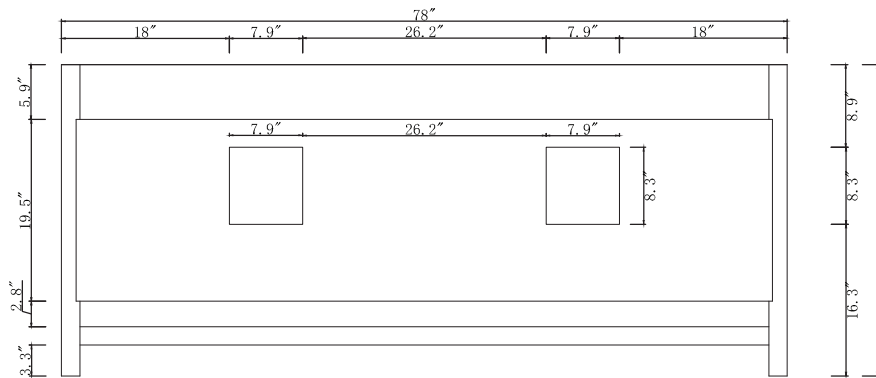

TOP

SIDE

BACK

SPECIFICATIONS

www.virtuusa.com

SKU: MD-2178

REV1.13.18

NOTES