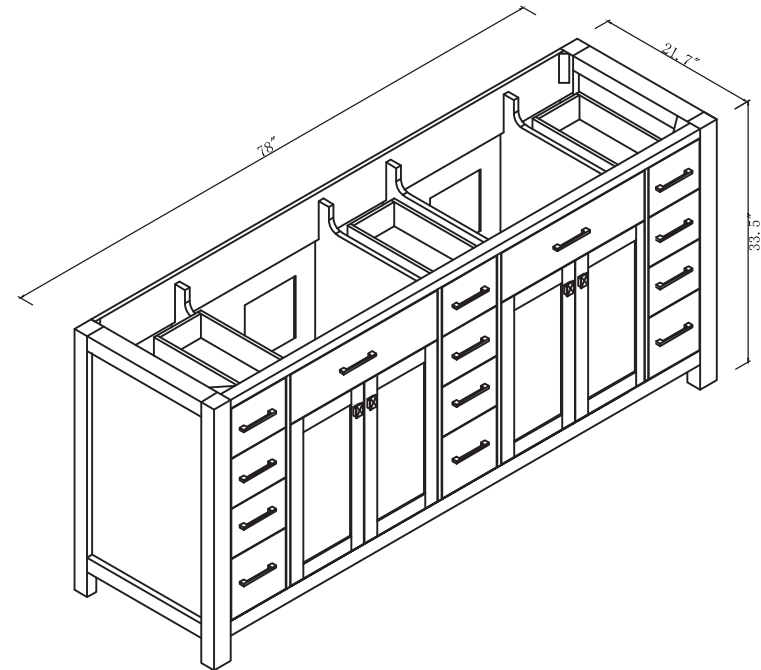

TOP

SIDE

BACK

SPECIFICATIONS

www.virtuusa.com

SKU: MD-2178

REV1.13.18

NOTES