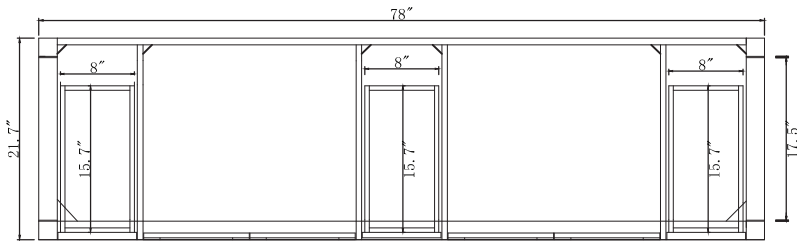

TOP

SIDE

BACK

SPECIFICATIONS

www.virtuusa.com

SKU: MD-2178

REV1.13.18

NOTES