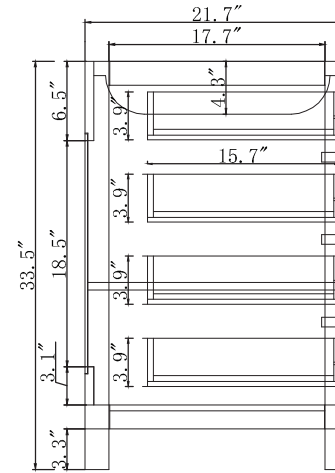

TOP

SIDE

BACK

SPECIFICATIONS

www.virtuusa.com

SKU: MD-2178

REV1.13.18

NOTES