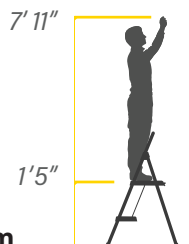

**GLS-2CS-2**  
**2 STEP**  
**STEEL**  
**COMPACT**

**GORILLA  LADDERS®**

EXCLUSIVELY AT 

**KEEP IT HANDY**

The 2 Step Compact Steel is convenient, easy to use, and can be opened and closed with one hand. With a slim fold design measured at 2.25 in. deep, the 2 Step Compact Steel stores razor thin in your home, and will become the go-to for the quick, every-day uses.

**LOSE THE WEIGHT**

Weighing in at only 8 pounds, the stool can easily be moved with you, so it won't slow you down

**SAFETY**

Non-slip tread and oversized non-marring feet improve stability

**SECURITY**

Safety latch keeps steps in place

**SPECIFICATIONS**

Duty Rating: 225lbs ANSI Type II  
Open Dimensions: 19"L x 16.3"W x 29.5"H  
Folded Dimensions: 2.3"L x 16.3"W x 32"H  
Top Platform: 13" x 8"  
Weight: 8 lbs  
Store SKU:

GORILLA  LADDERS.COM