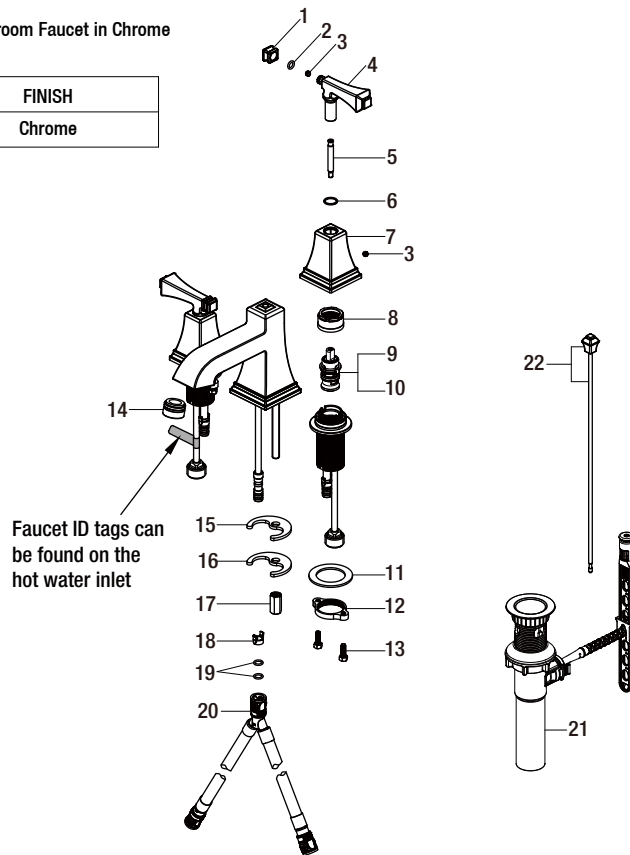

Exhibit 8 in. Widespread 2-Handle High-Arc Bathroom Faucet in Chrome

| MODEL | SKU # | FINISH |
|---------------|-----------|--------|
| HD67390W-8001 | 304685566 | Chrome |

Many replacement parts can be purchased online or at your local store. Please use the table below to identify the part SKU number needed, go to HOMEDEPOT.COM, and check for online and store availability. If you can't find the part you are looking for, please call 1-855-HD-GLACIER.

| Part | Description | Part # | Internet SKU # | Store SKU # |
|------|---------------|-----------|---------------------------|-------------|
| 1 | Cap | RP8004401 | | |
| 2 | O-ring | RP60022 | | |
| 3 | Set screw | RP50002 | | |
| 4 | Handle | RP1304901 | | |
| 5 | Connector | RP50030 | | |
| 6 | Wearable ring | RP64053 | | |
| 7 | Handle seat | RP1702301 | | |
| 8 | Bonnet | RP70193 | 206671342 | |
| 9 | Cartridge H | RP20067 | 301158139 | |
| 10 | Cartridge C | RP20068 | 301158129 | |
| 11 | Washer | RP64147 | | |
| 12 | Nut | RP56059 | | |

| Part | Description | Part # | Internet SKU # | Store SKU # |
|------|------------------------------|-----------|----------------|-------------|
| 13 | Screw | RP50004 | | |
| 14 | Aerator | RP3019601 | | |
| 15 | Rubber washer | RP64045 | | |
| 16 | Metal washer | RP64046 | | |
| 17 | Lock nut | RP56026 | | |
| 18 | Block | RP70421 | | |
| 19 | O-ring | RP60002 | | |
| 20 | Quick connect hose | RP70430 | | |
| 21 | ClickInstall™ drain assembly | RP4022801 | | |
| 22 | Lift rod | RP4025601 | | |