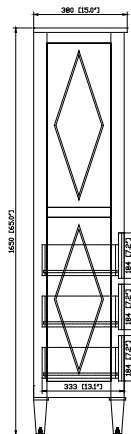

Avanity

KELLY-LT22-GB

Features

- Solid poplar frame and MDF
- 3 soft-close drawers
- Antique nickel finished hardware
- Adjustable height levelers

Colors / Finishes

- Grayish Blue

Nominal Dimension

- 22W x 15D x 65H (inches)

Components

Vanity	KELLY-V24-GB	KELLY-V30-GB	KELLY-V36-GB
--------	--------------	--------------	--------------

Product Diagrams

Front

Back

Side

Top