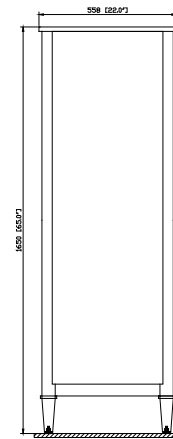

Avanity

KELLY-LT22-GB

Features

- Solid poplar frame and MDF
- 3 soft-close drawers
- Antique nickel finished hardware
- Adjustable height levelers

Colors / Finishes

- Grayish Blue

Nominal Dimension

- 22W x 15D x 65H (inches)

Components

Vanity	KELLY-V24-GB	KELLY-V30-GB	KELLY-V36-GB
--------	--------------	--------------	--------------

Product Diagrams

Front

Back

Side

Top