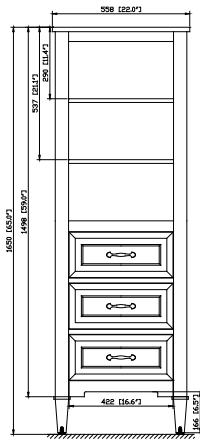

Avanity

KELLY-LT22-GB

Features

- Solid poplar frame and MDF
- 3 soft-close drawers
- Antique nickel finished hardware
- Adjustable height levelers

Colors / Finishes

- Grayish Blue

Nominal Dimension

- 22W x 15D x 65H (inches)

Components

Vanity	KELLY-V24-GB	KELLY-V30-GB	KELLY-V36-GB
--------	--------------	--------------	--------------

Product Diagrams

Front

Back

Side

Top