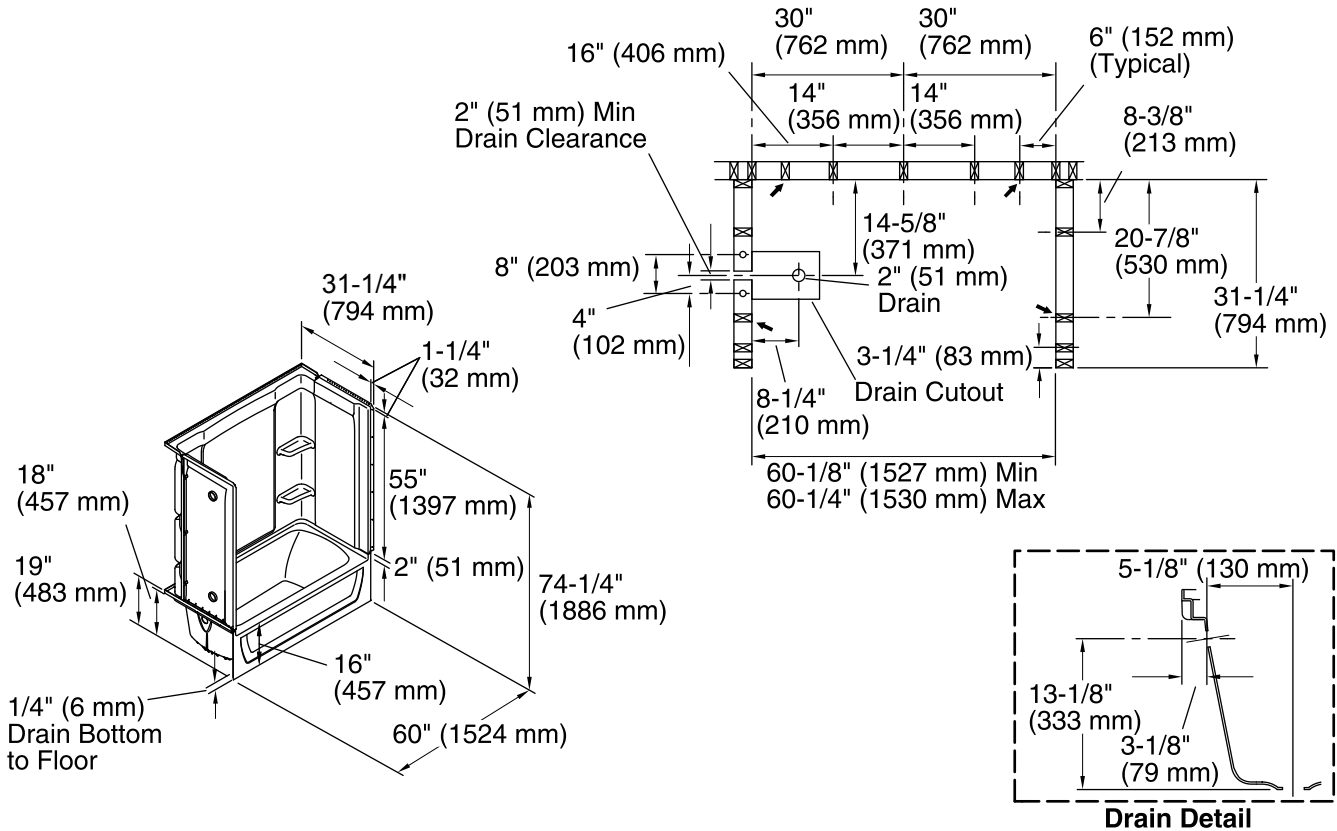

Components

Product includes:

- 71374100 60" x 30" Medley™ Bath/Shower Wall Set
- 71171110 30" Bath

For complete listing of available colors, go to sterlingplumbing.com.

Codes/Standards

ASTM E162
ASTM E662
Greenguard UL 2818 - Gold
CSA B45.5/IAPMO Z124

STERLING® Warranty - Fixtures Made of Solid Vikrell Material

See website for detailed warranty information.

Product Specification

Bath and wall surround shall be 60" (1524 mm) in length, 31-1/4" (794 mm) in width, and 74-1/4" (1886 mm) in height with flange. Bath and wall surround shall be made of Vikrell® material with durable high gloss finish. Bath shall have a 16" (406 mm) bath depth (floor to top of threshold). Bath shall have left drain. Bath and wall surround shall be STERLING Model 71370110.

Technical Information

All measurements are nominal.

Installation:	3-Wall Alcove
Drain location:	Left
Basin area, bottom:	45" x 20" (1143 mm x 508 mm)
Basin area, top:	53" x 23" (1346 mm x 584 mm)
Water depth:	11-1/4" (286 mm)
Water capacity:	44 gal (166.6 L)

Door height required:	56-3/4" (1441 mm)
Door width required:	57-11/16" (1465 mm)

Installation Notes

Measure your actual product for roughing-in details.

Install this product according to the installation guide.