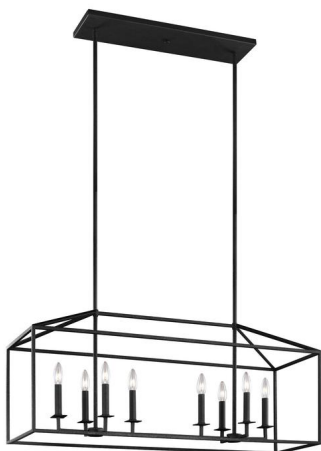

## 6615008-839: Eight Light Island Pendant

**Collection:** Perryton

**UPC #:**785652108365

**Finish:** Blacksmith (839)

### Dimensions:

<b>Length:</b>	40"	<b>Overall Height:</b>	60 3/4"
<b>Width:</b>	12"	<b>Wire:</b>	120" (color/Black)
<b>Height:</b>	16 3/4"	<b>Mounting Proc.:</b>	Single Cap Nut
		<b>Connection:</b>	Mounted To Box

### Bulbs:

8 - Candelabra Torpedo 60w Max. 120v - Not included

### Material List:

1 Body - Steel - Blacksmith  
2 6" Stem - Steel - Blacksmith  
6 12" Stem - Steel - Blacksmith