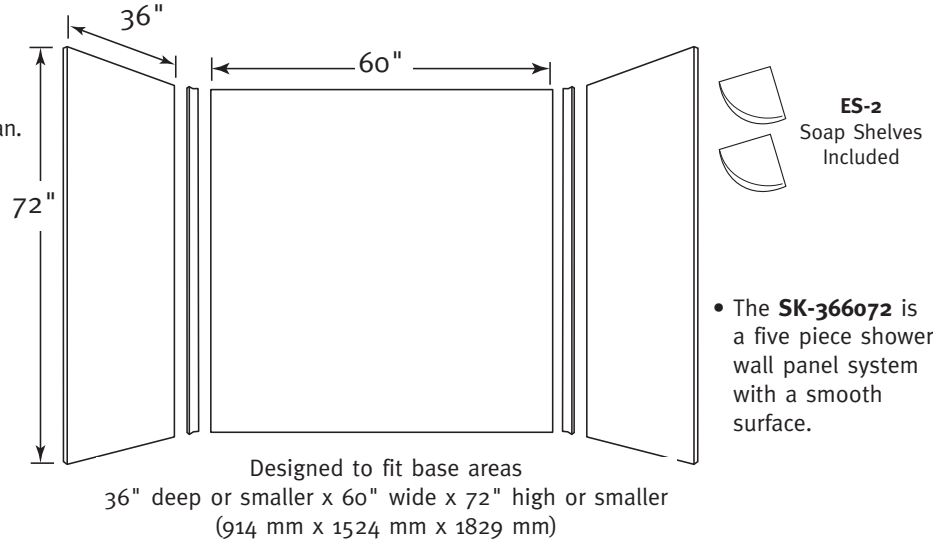

- The **SK-366072** is a five piece shower wall panel system with a smooth surface.

SPECIFICATIONS

SK-366072 Swanstone Shower Wall Kit

Model	Part	Base Area Designed To Fit	Ship Wt. Lb.	Ship FedEx	Carton Dims. In.	Cu. Ft.
SK-366072	SK366072	36" D x 60" W x 72" H* (914 mm x 1524 mm x 1829 mm) (*or smaller)	185	-	76 x 64 x 4	11.25

Kit Includes: Two side panels, one back panel, two corner molding strips, two corner soap shelves and color coordinated silicone.

Packaging: Each kit is packed in an individual carton.

ACCESSORIES

See page 56 for complete listing of all wall accessories.