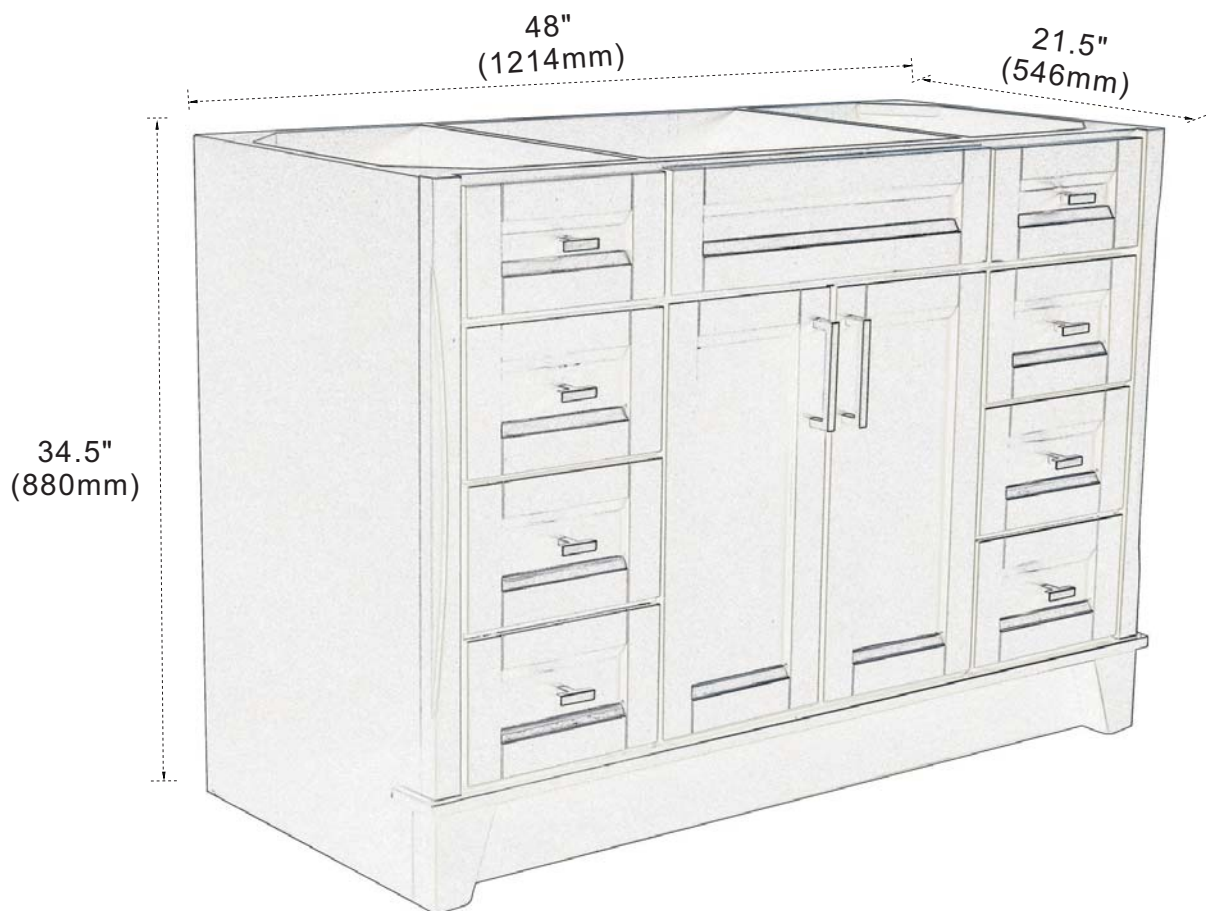

BELLATERRA HOME

Model: 700-48S (Counter top sold separately)

Features

1. Solid wood and Plywood;
2. Two soft closing doors;
3. Six full extension soft closing drawers;
4. Dovetail construction drawers;
5. Brush nickel hardware;

Colors / Finishes

BU - Dark Navy Blue

**NOTE: SINK STYLE, SHAPE, FAUCET HOLES, CUTOUT ON TOP, VANITY MAY VARY FROM THE PICTURE ABOVE.
INSTRUCTIONAL PURPOSE ONLY.**

Professional installation is recommended.
www.bellaterra-home.com

Bellaterra Home LLC, All Rights Reserved 2019