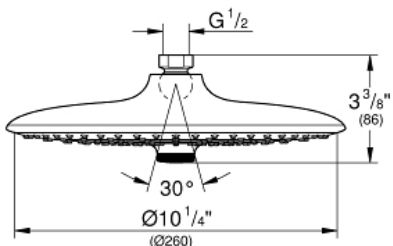

EUPHORIA 260
Shower Head 3 Sprays
MODEL # 26457000

Pure Freude
an Wasser

GROHE

Product Description:
EUPHORIA 260
Shower Head 3 Sprays

Standard Specification:

- Rain, SmartRain, Jet
- 10" Diameter
- Rotating ball joint $\pm 15^\circ$
- 1/2" Connection thread
- 2.5 gpm (9.5 l/min) flow limiter
- **GROHE DreamSpray** perfect spray pattern
- **GROHE StarLight** chrome finish
- **SpeedClean** anti-lime system
- Inner WaterGuide for a longer life
- Suitable for instantaneous heater
- Min. recommended pressure: 15 psi (1.0 bar)