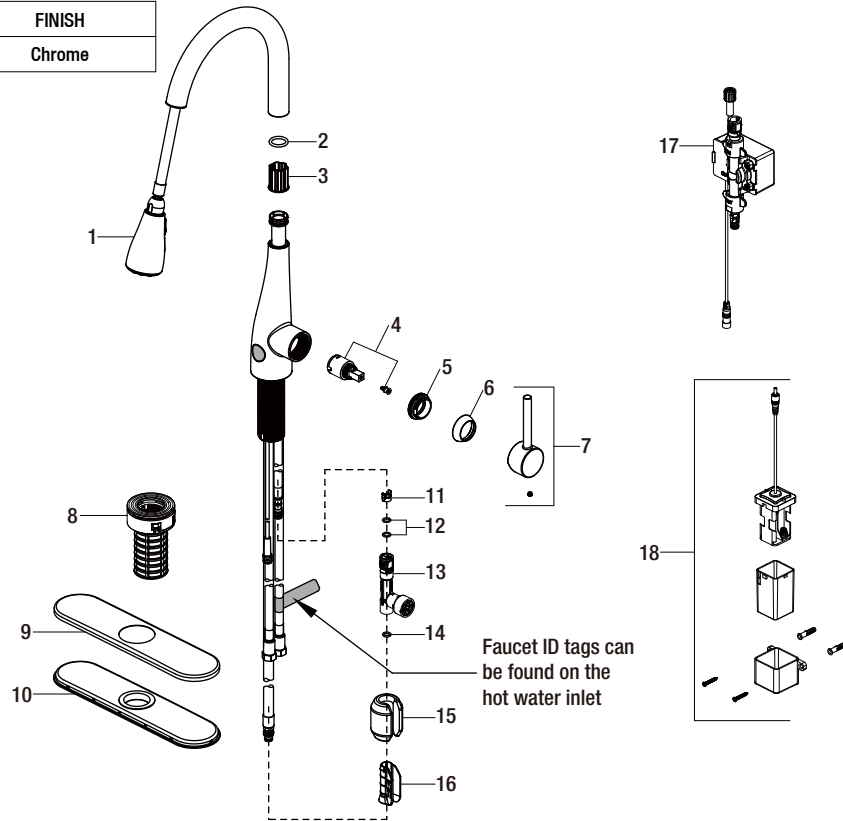

## Replacement Parts List

Nottely Touchless Single-Handle Pull-Down Kitchen Faucet in Chrome

MODEL	SKU #	FINISH
HD67495-1001	305514647	Chrome

Many replacement parts can be purchased online or at your local store. Please use the table below to identify the part SKU number needed, go to [HOMEDEPOT.COM](http://HOMEDEPOT.COM), and check for online and store availability. If you can't find the part you are looking for, please call 1-855-HD-GLACIER.

Part	Description	Part #	Internet SKU #	Store SKU #
1	Sprayhead and Hose	RP3840501		
2	O-ring	RP60071		
3	Wearable ring	RP70380		
4	Cartridge & Screw	RP20052		
5	Bonnet nut	RP70582		
6	Cap	RP8018401		
7	Handle assembly	RP1364101		
8	FastMount™	RP56096		
9	Escutcheon	RP8066701		
10	Gasket	RP80675		

Part	Description	Part #	Internet SKU #	Store SKU #
11	Block	RP70421	<a href="#">207093811</a>	
12	O-ring	RP60002		
13	Quick connect assembly	RP70482		
14	O-ring	RP60089		
15	Weight	RP70441		
16	Weight clip	RP70609		
17	Sensor control box	RP70650		
18	Battery pack	RP70514	<a href="#">207113905</a>	