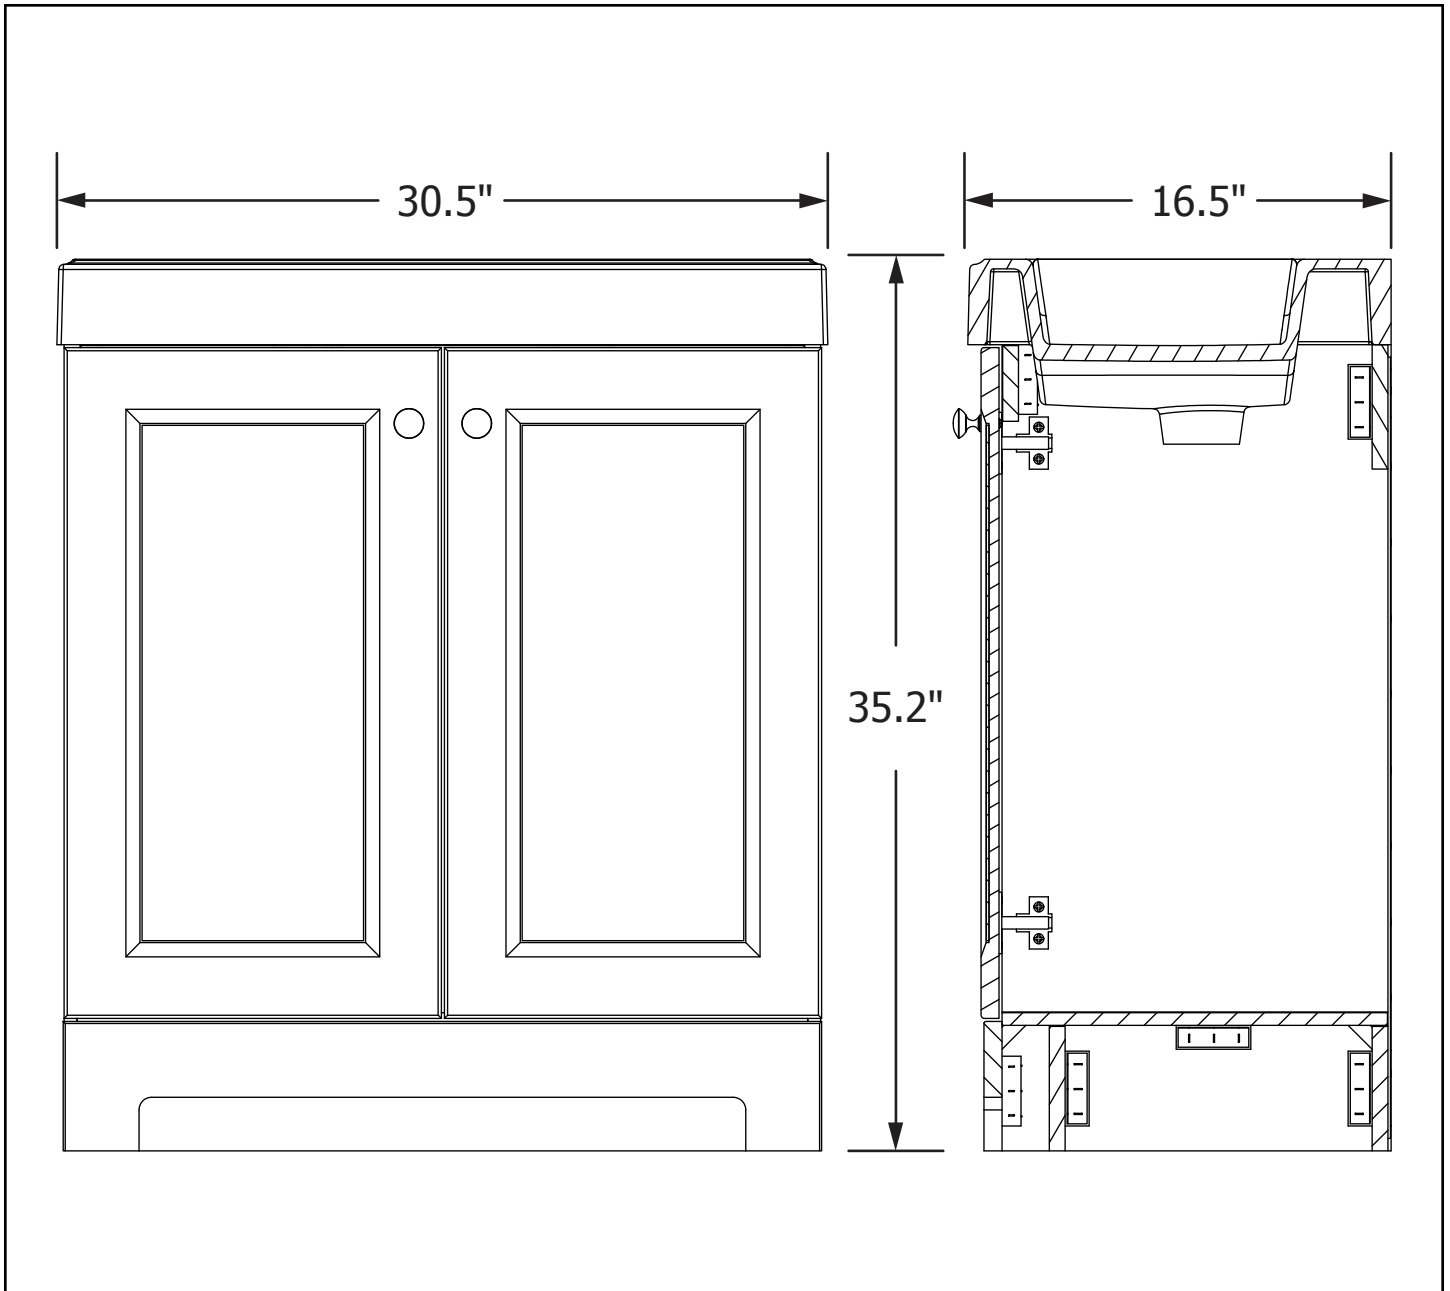

## SHAILA COMBO - WHITE

**30.5" Vanity Cabinet with Top**  
**PPSOFWHT30**

The information contained in this drawing is the sole property of RSI Home Products.  
Any reproduction in part or as a whole without the written permission of RSI Home Products is prohibited.