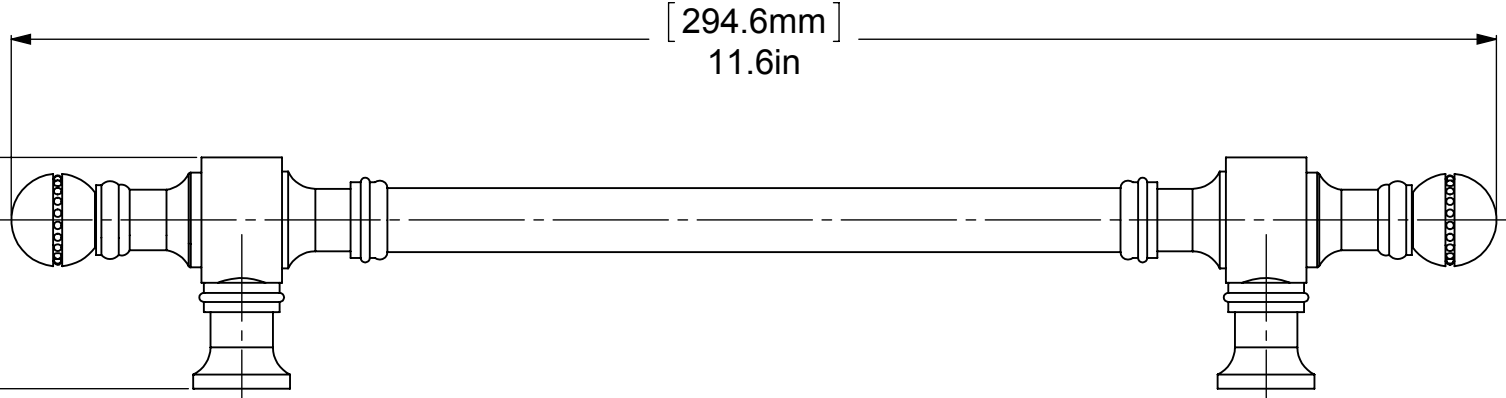

| ITEM NO. | PART NUMBER | DESCRIPTION | QTY. |
|----------|-------------|-------------|------|
| 1 | HB1T-1 | HUB | 2 |
| 2 | PSTD8-78 | BASE | 2 |
| 3 | NKSL-78 | NECK | 4 |
| 4 | BLDT1T-34 | BALL | 2 |
| 5 | TU12-7.5 | TUBE | 1 |

| UNLESS OTHERWISE STATED | |
|-------------------------|---------|
| .X | ±.3mm |
| .XX | ±.15mm |
| .XXX | ±.008mm |

COPYRIGHT © Allied Brass 2017

| | | |
|----------|-----------|-----|
| DRAWN | 5/18/2017 | I.M |
| CHECKED | 5/18/2017 | P.D |
| APPROVED | 5/18/2017 | R.A |

MATERIAL: BRASS
 DESCRIPTION: 8 Inch Beaded Door Pull

| | |
|-------------|--------|
| FINISH | TBD |
| QUANTITY | TBD |
| DRAWING No. | REV |
| RD-3/8 | 0 |
| SCALE | 1:1.25 |
| SHEET: 01 | A4 |