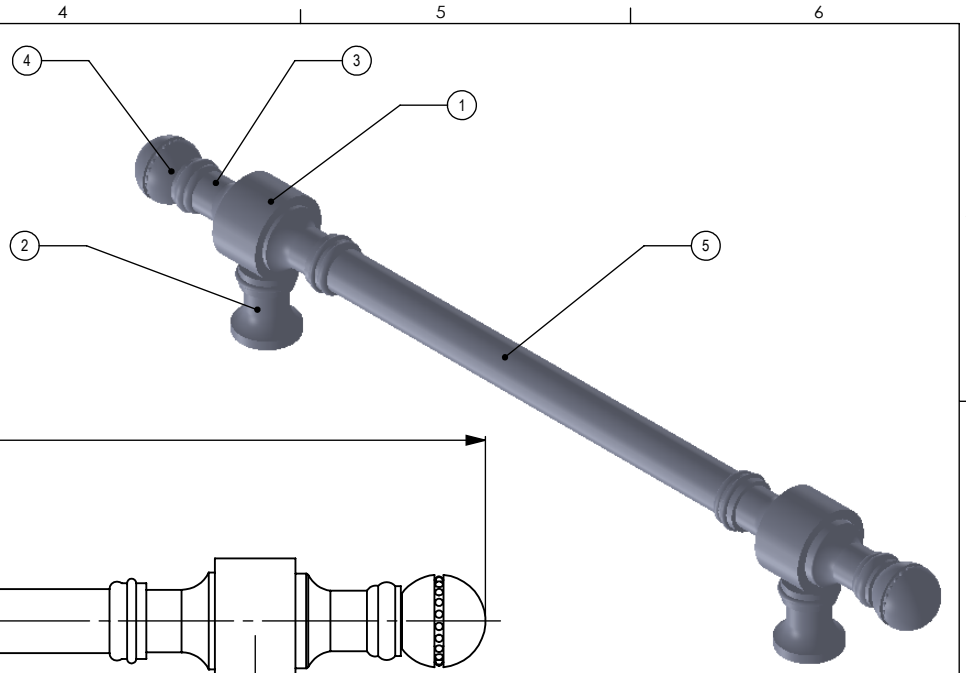

| ITEM NO. | PART NUMBER | DESCRIPTION | QTY. |
|----------|-------------|-------------|------|
| 1 | HB1T-1 | HUB | 2 |
| 2 | PSTD8-78 | BASE | 2 |
| 3 | NKSL-78 | NECK | 4 |
| 4 | BLDT1T-34 | BALL | 2 |
| 5 | TU12-7.5 | TUBE | 1 |

| UNLESS OTHERWISE STATED | |
|-------------------------|---------|
| .X | ±.3mm |
| .XX | ±.15mm |
| .XXX | ±.008mm |

COPYRIGHT © Allied Brass 2017

| | | |
|----------|-----------|-----|
| DRAWN | 5/18/2017 | I.M |
| CHECKED | 5/18/2017 | P.D |
| APPROVED | 5/18/2017 | R.A |

MATERIAL: BRASS
 DESCRIPTION: 8 Inch Beaded Door Pull

| | |
|-------------|--------|
| FINISH | TBD |
| QUANTITY | TBD |
| DRAWING No. | REV |
| RD-3/8 | 0 |
| SCALE | 1:1.25 |
| SHEET: 01 | A4 |