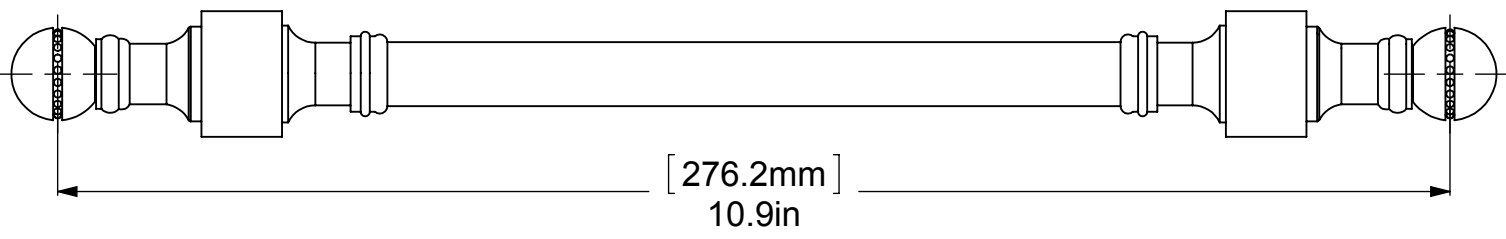

| ITEM NO. | PART NUMBER | DESCRIPTION | QTY. |
|----------|-------------|-------------|------|
| 1 | HB1T-1 | HUB | 2 |
| 2 | PSTD8-78 | BASE | 2 |
| 3 | NKSL-78 | NECK | 4 |
| 4 | BLDT1T-34 | BALL | 2 |
| 5 | TU12-7.5 | TUBE | 1 |

| UNLESS OTHERWISE STATED | |
|-------------------------|---------|
| .X | ±.3mm |
| .XX | ±.15mm |
| .XXX | ±.008mm |

COPYRIGHT © Allied Brass 2017

| | | |
|----------|-----------|-----|
| DRAWN | 5/18/2017 | I.M |
| CHECKED | 5/18/2017 | P.D |
| APPROVED | 5/18/2017 | R.A |

MATERIAL: BRASS
 DESCRIPTION: 8 Inch Beaded Door Pull

| | |
|-------------|--------|
| FINISH | TBD |
| QUANTITY | TBD |
| DRAWING No. | REV |
| RD-3/8 | 0 |
| SCALE | 1:1.25 |
| SHEET: 01 | A4 |