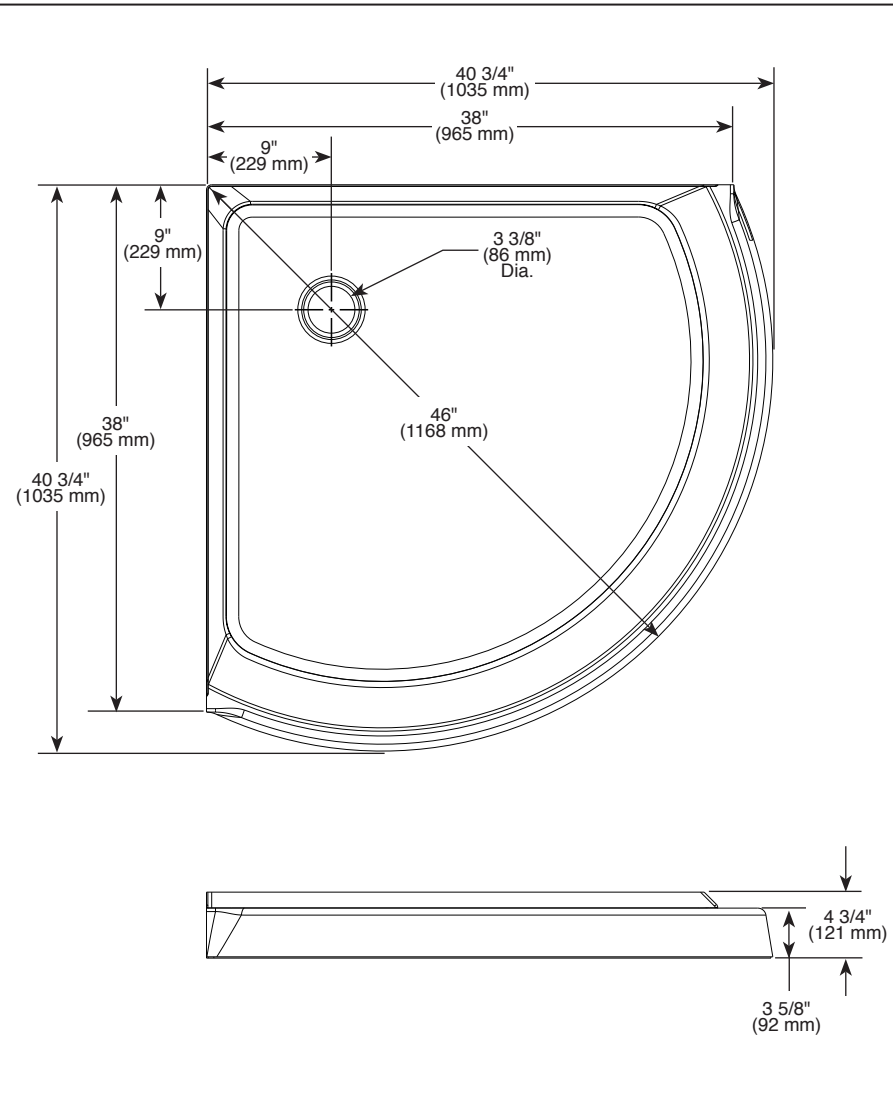

B711917-3838-WH

see what Delta can do™

**38" ROUND SHOWER BASE**

- Made with High-Gloss ProCrylic™ Material
- Uses Standard Shower Drain with 4 1/4" Strainer
- Textured Bottom
- 10 Year Limited Residential Warranty
- 1 Year Limited Commercial Warranty