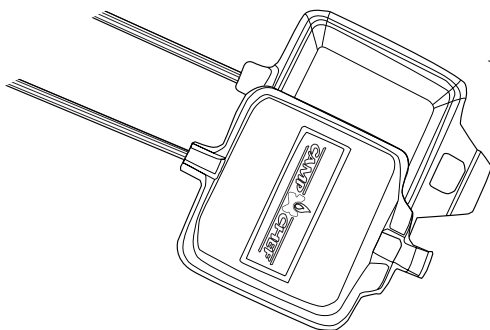

PO Box 4057 • Logan, UT 84323 • 1.800.650.2433
 Product May Differ From Presentation
 Made in China • 0110-SRS4E-Tag • www.CampChef.com

Model SRS4E

Create memories at your family camping outings with this deluxe set of 4 Extendable Roasting Forks. Enjoy roasting tasty hot dogs and marshmallows over glowing embers to cook up delicious flavors and smells. Each fork features reversed wire for safety and comfortable wooden handles for added convenience.

(Set of 4)
Extendable Roasting Forks

Extendable Roasting Forks

(Set of 4)

Look for other fun Camp Chef accessories to use around your campfire or camp stove.

Popcorn Popper
Model - CCP

Dual Cooking Iron
Cast Iron Model - DSPI
Aluminum Model - DSPIA