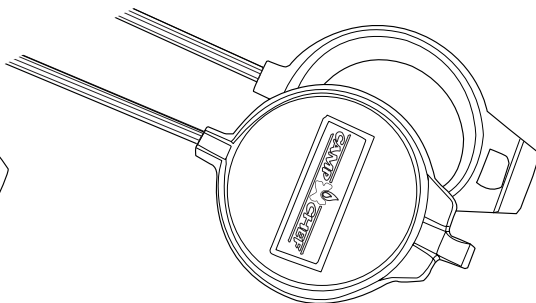

PO Box 4057 • Logan, UT 84323 • 1.800.650.2433
 Product May Differ From Presentation
 Made in China • 0110-SRS4E-Tag • www.CampChef.com

Model SRS4E

Create memories at your family camping outings with this deluxe set of 4 Extendable Roasting Forks. Enjoy roasting tasty hot dogs and marshmallows over glowing embers to cook up delicious flavors and smells. Each fork features reversed wire for safety and comfortable wooden handles for added convenience.

(Set of 4)
Extendable Roasting Forks

Extendable Roasting Forks

(Set of 4)

Look for other fun Camp Chef accessories to use around your campfire or camp stove.

Popcorn Popper
Model - CCP

Dual Cooking Iron
Cast Iron Model - DSPI
Aluminum Model - DSPIA

Square Cooking Iron
Cast Iron Model - SSPI
Aluminum Model - SSPIA

Round Cooking Iron
Cast Iron Model - RPI
Aluminum Model - RPIA