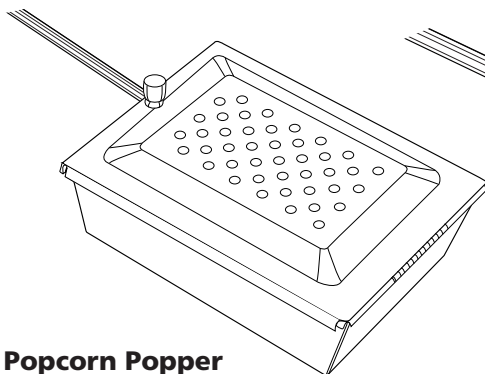

PO Box 4057 • Logan, UT 84323 • 1.800.650.2433
 Product May Differ From Presentation
 Made in China • 0110-SRS4E-Tag • www.CampChef.com

Model SRS4E

Create memories at your family camping outings with this deluxe set of 4 Extendable Roasting Forks. Enjoy roasting tasty hot dogs and marshmallows over glowing embers to cook up delicious flavors and smells. Each fork features reversed wire for safety and comfortable wooden handles for added convenience.

(Set of 4)
Extendable Roasting Forks

Extendable Roasting Forks

(Set of 4)

Look for other fun Camp Chef accessories to use around your campfire or camp stove.

Popcorn Popper
Model - CCP

Dual Cooking Iron
Cast Iron Model - DSPI
Aluminum Model - DSPIA