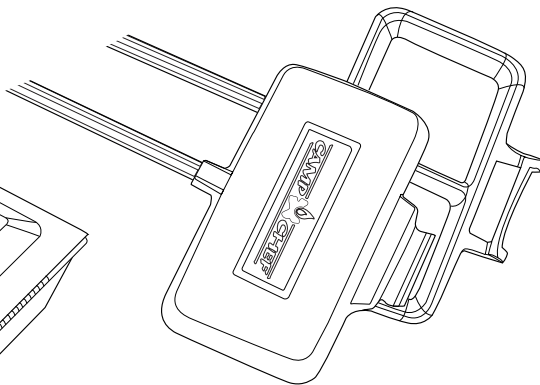

PO Box 4057 • Logan, UT 84323 • 1.800.650.2433
 Product May Differ From Presentation
 Made in China • 0110-SRS4E-Tag • www.CampChef.com

Model SRS4E

Create memories at your family camping outings with this deluxe set of 4 Extendable Roasting Forks. Enjoy roasting tasty hot dogs and marshmallows over glowing embers to cook up delicious flavors and smells. Each fork features reversed wire for safety and comfortable wooden handles for added convenience.

(Set of 4)
Extendable Roasting Forks

Extendable Roasting Forks

(Set of 4)

Look for other fun Camp Chef accessories to use around your campfire or camp stove.

Popcorn Popper
Model - CCP

Dual Cooking Iron
Cast Iron Model - DSPI
Aluminum Model - DSPIA

Square Cooking Iron
Cast Iron Model - SSPI
Aluminum Model - SSPIA

Round Cooking Iron
Cast Iron Model - RPI
Aluminum Model - RPIA