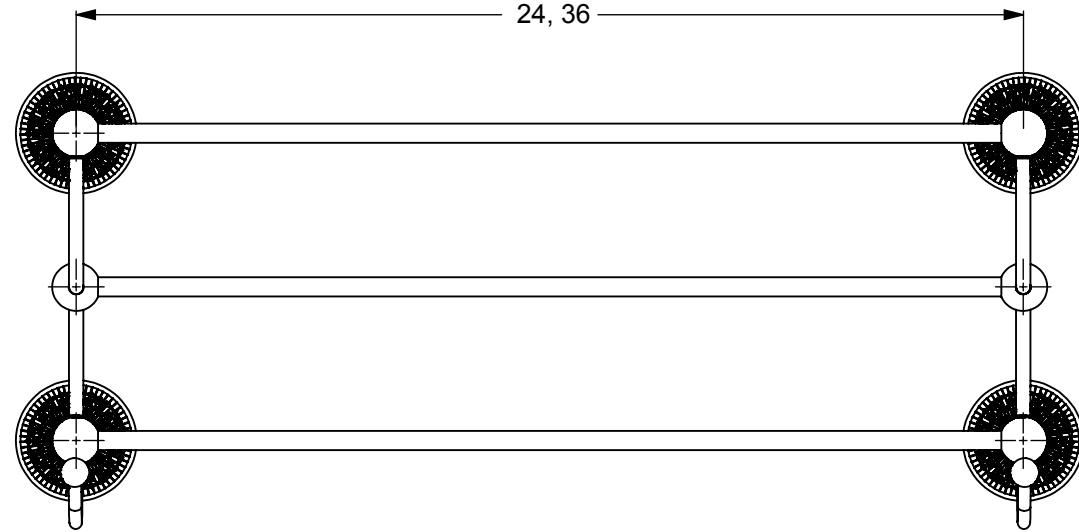

ITEM NO.	PART NUMBER	DESCRIPTION	QTY.
1	BPMC	BASE	4
2	NKSL-58	Support	4
3	BL3S1T-1.25	Support Ball-1	6
4	BL3T1S-1.25	Support Ball-2	2
5	NKSL-1.25	NECK	2
6	BL2T1S-1.25	Support Ball-3	2
7	HKTT-45	Bent Tube	4
8	BL1T-34	End Ball	2
9	BL4T1S-1.25	Support Ball-4	2
10	HKHK	END TUBE	2
11	TU12-3	Tube-3	6
12	TU12-36	Tube-24	6
13	CRRD-12	CHECK RING 0.5	2

UNLESS OTHERWISE STATED	
.X	±.3mm
.XX	±.15mm
.XXX	±.008mm

COPYRIGHT © Allied Brass 2016

DRAWN	8/31/2016	I.M
CHECKED	8/31/2016	P.D
APPROVED	8/31/2016	R.A

MATERIAL: BRASS
 DESCRIPTION: Prestige Monte Carlo Collection Train Rack Towel Shelf

FINISH	TBD
QUANTITY	TBD
DRAWING No.	REV
PMC-HTL-5	0
SCALE	1:5
SHEET: 01	A4

Notes:
1. UNIT IS IN INCHES.