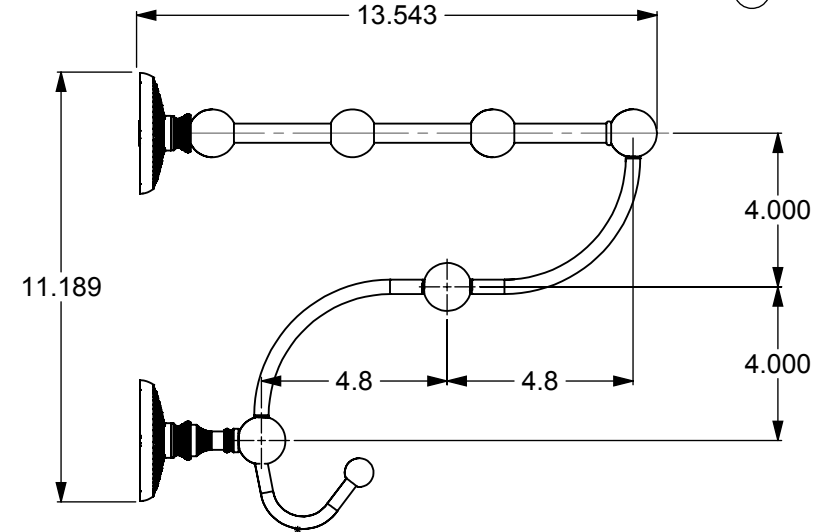

ITEM NO.	PART NUMBER	DESCRIPTION	QTY.
1	BPMC	BASE	4
2	NKSL-58	Support	4
3	BL3S1T-1.25	Support Ball-1	6
4	BL3T1S-1.25	Support Ball-2	2
5	NKSL-1.25	NECK	2
6	BL2T1S-1.25	Support Ball-3	2
7	HKTT-45	Bent Tube	4
8	BL1T-34	End Ball	2
9	BL4T1S-1.25	Support Ball-4	2
10	HKHK	END TUBE	2
11	TU12-3	Tube-3	6
12	TU12-36	Tube-24	6
13	CRRD-12	CHECK RING 0.5	2

UNLESS OTHERWISE STATED	
.X	±.3mm
.XX	±.15mm
.XXX	±.008mm

COPYRIGHT © Allied Brass 2016

DRAWN	8/31/2016	I.M
CHECKED	8/31/2016	P.D
APPROVED	8/31/2016	R.A

MATERIAL: BRASS
 DESCRIPTION: Prestige Monte Carlo Collection Train Rack Towel Shelf

FINISH	TBD
QUANTITY	TBD
DRAWING No.	REV
PMC-HTL-5	0
SCALE	1:5
SHEET: 01	A4

Notes:
1. UNIT IS IN INCHES.