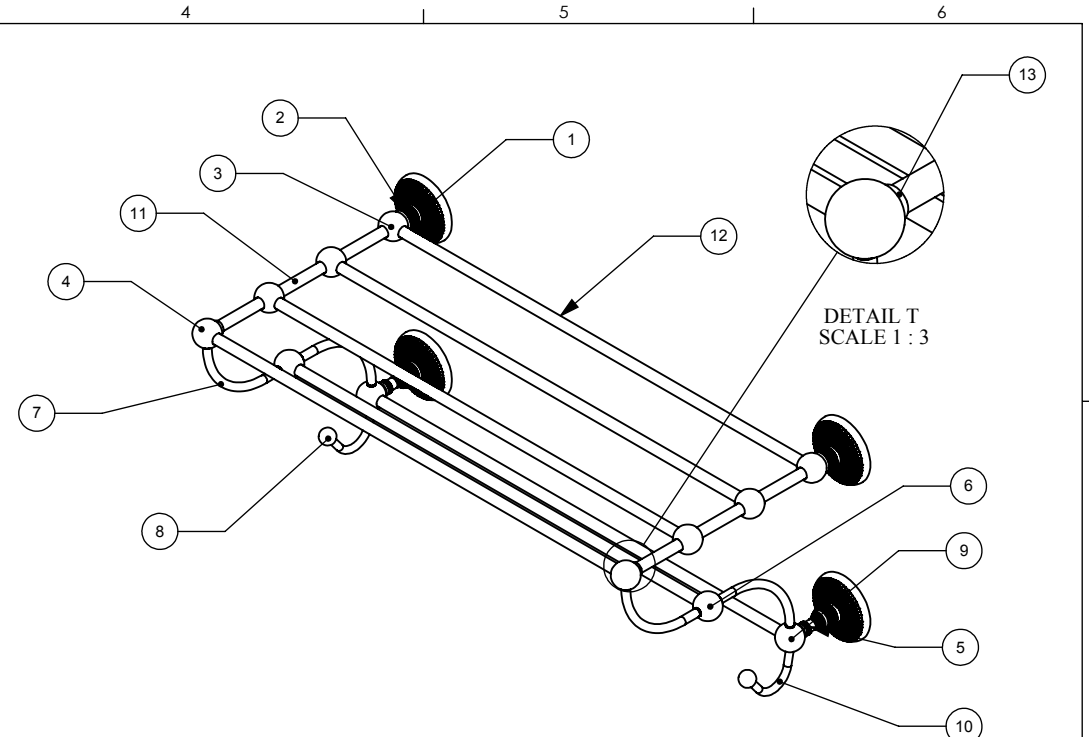

ITEM NO.	PART NUMBER	DESCRIPTION	QTY.
1	BPMC	BASE	4
2	NKSL-58	Support	4
3	BL3S1T-1.25	Support Ball-1	6
4	BL3T1S-1.25	Support Ball-2	2
5	NKSL-1.25	NECK	2
6	BL2T1S-1.25	Support Ball-3	2
7	HKTT-45	Bent Tube	4
8	BL1T-34	End Ball	2
9	BL4T1S-1.25	Support Ball-4	2
10	HKHK	END TUBE	2
11	TU12-3	Tube-3	6
12	TU12-36	Tube-24	6
13	CRRD-12	CHECK RING 0.5	2

UNLESS OTHERWISE STATED	
.X	±.3mm
.XX	±.15mm
.XXX	±.008mm

COPYRIGHT © Allied Brass 2016

DRAWN	8/31/2016	I.M
CHECKED	8/31/2016	P.D
APPROVED	8/31/2016	R.A

MATERIAL: BRASS
 DESCRIPTION: Prestige Monte Carlo Collection Train Rack Towel Shelf

FINISH	TBD
QUANTITY	TBD
DRAWING No.	REV
PMC-HTL-5	0
SCALE	1:5
SHEET: 01	A4

Notes:
1. UNIT IS IN INCHES.