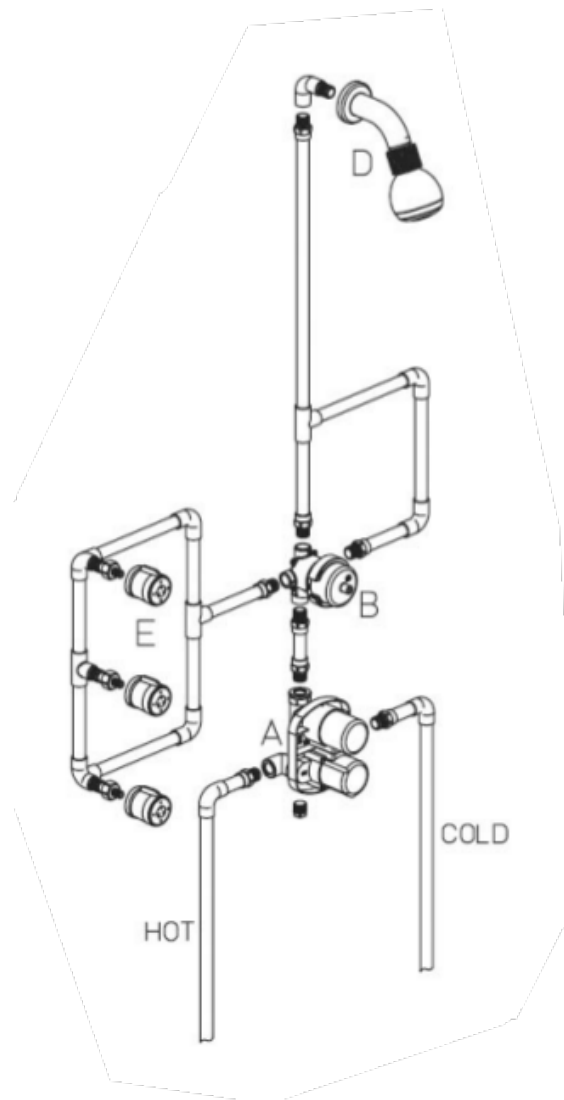

WH-OPTION 4

Water Harmony thermostatic valve with $\frac{3}{4}$
ceramic disk volume control
3-function shower head
3 body jets
Rough included.

Water Harmony Series

Shower Option 4

Traditional Styling

STANDARDS

- Compliant with ASME A112.18.1-B125.1
- Compliant with AB1953
- Compliant with ANSI NSF61 – Annex G
- Certified by CSA International
- Compliant with ANSI A117.1

Finishes

	WH OPTION 4 CR	WH OPTION 4 PW
Polished Chrome	X	
Brushed Nickel		X

Features

	WH OPTION 4 CR	WH OPTION 4 PW
Solid Brass Construction	X	X
Meets NSF 61/9 Annex G Lead Requirements	X	X
ADA Compliant	X	X
Step-By-Step Installation Instructions	X	X
Limited Lifetime Warranty	X	X
2.0 GPM	X	X