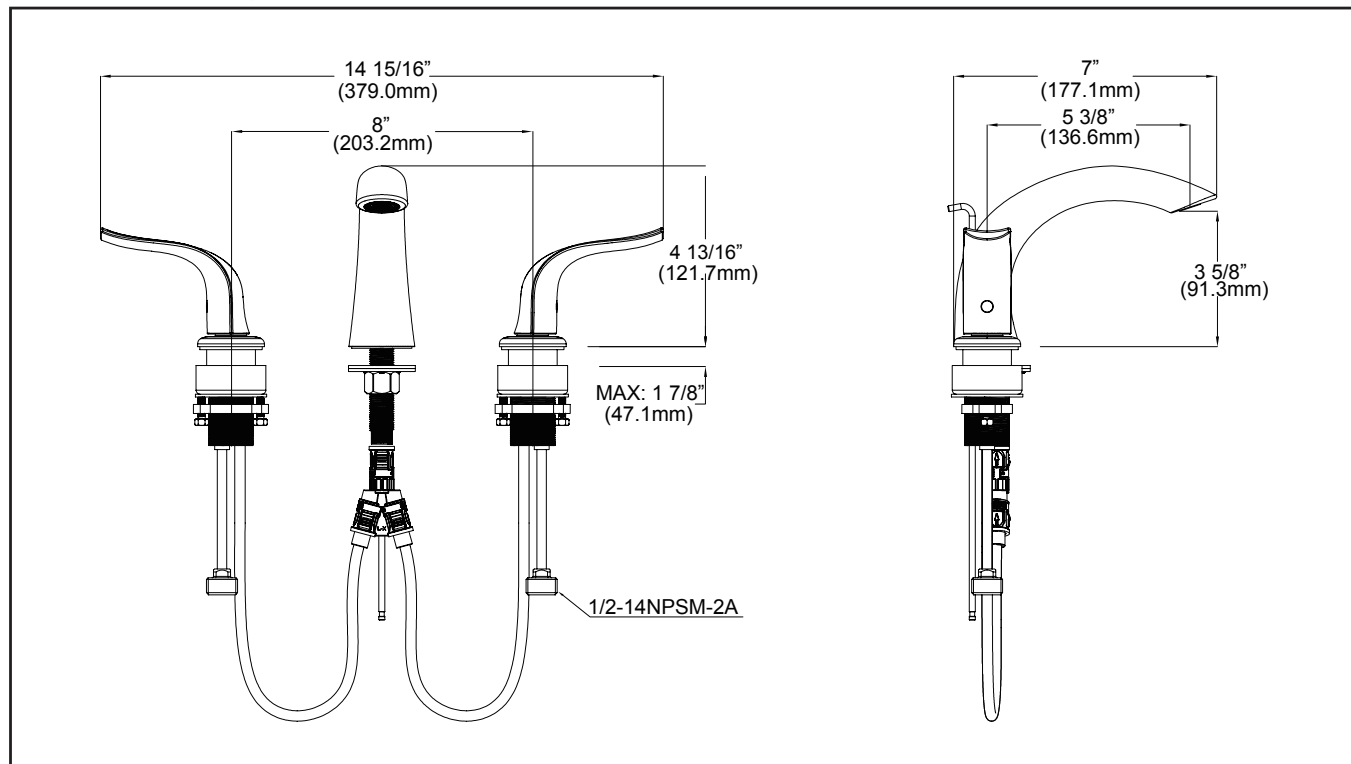

Kohra™ / FUS-14003

8" Widespread Basin Faucet

Chrome / Brushed Nickel / Oil Rubbed Bronze Finishes

Kräus®

SPECIFICATION SHEET

Material

Body: Hybrid
Handle: Zinc
Waterway: Hybrid

Faucet Type

8" Widespread

Cartridge

Brand: LOTA
Size: 20mm
Style: 1/4 Turn

Mounting

Holes: 3 Holes
Type: Spout: Aluminum Nut & Washer
Handle: Steel Nut, Screw, & Washer

Waterlines

Type : Lead Free
Flexible
Connections: Quick Connect
Materials: Brass/Copper/PERT

Aerator

Brand: Neoperl/1.2GPM
Name: Honeycomb Laminar
Flow Rate: 1.2gpm (4.5L/min) @ 60 psi

Dimensions

Faucet Dimensions: 4 13/16" x 3 5/8" x 8"
Bowl Clearance: 2 1/2"

Accessories Included

Lift Rod Drain, Aerator Key, Hex Wrench

Kraus Limited Lifetime Warranty: See website for details www.kraususa.com

1.800.775.0703 / customerservice@kraususa.com

Codes/Standards: Meets ASME A112.18.1/CSA B125.1, NSF/ANSI Standard 61 certified by IAPMO, NSF/ANSI Standard 372 certified by IAPMO, CAL GREEN, EPA, CEC, DOE, ADA

REV. September 1, 2016