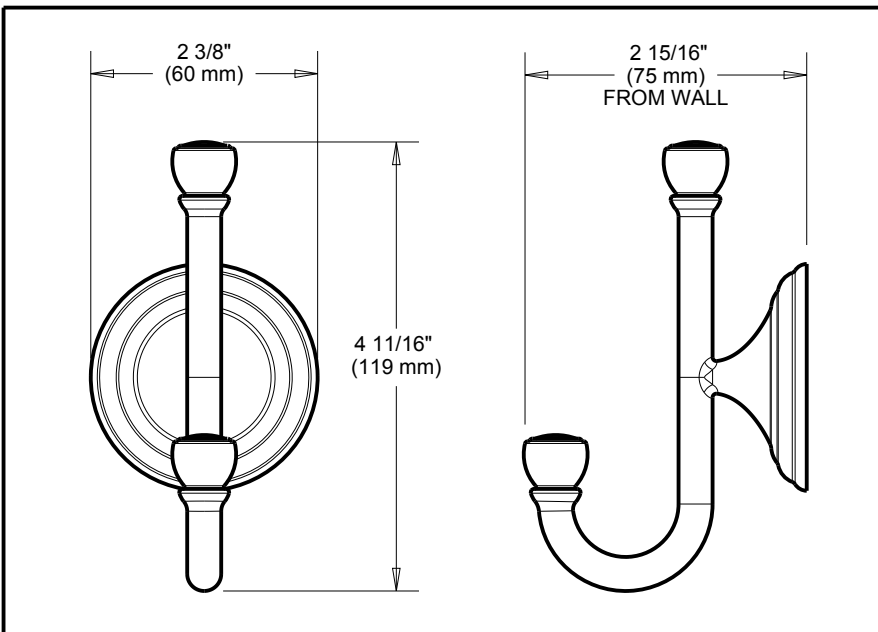

# DELTA<sup>®</sup>

## ACCESSORIES

- Windemere™ Bath Collection
- Robe Hook

Submitted Model No.: \_\_\_\_\_

Specific Features: \_\_\_\_\_

### STANDARD SPECIFICATIONS:

- Wood blocking is preferable behind all wall surfaces. If wood blocking is not available, the following fasteners are suggested: Tile/Masonry-Plastic or lead Anchors Plaster/drywall-Toggle bolts.
- Mounting hardware and mounting template included with product.