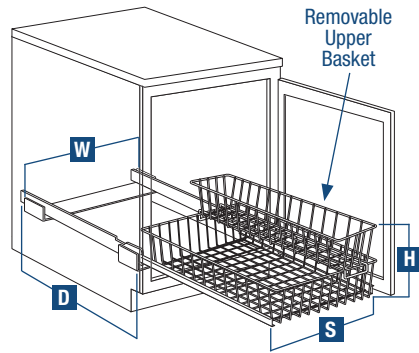

Multi-Use Basket with Handle and Accessory Basket (GUSB14-FN shown)

Multi-Use Basket with Upper Basket (USB11TM-W shown)

Multi-Use Basket (MU14-W shown)

Multi-Use Baskets

- NEW KV eco-friendly Frosted Nickel finish
- KV® epoxy-coated roller slide
- Accessory and Upper Baskets are non-handed, removable and offset to avoid plumbing for undersink applications

Stock #	LOWER BASKET			UPPER BASKET		
	Width	Height	Depth	Width	Height	Depth
BASKET DIMENSIONS						
GUSB11-FN	11"	4"	18-3/4"	5"	2-7/8"	17-1/2"
GUSB14-FN	14"	4"	18-3/4"	5"	2-7/8"	17-1/2"
USB11-TM-W	11"	4-1/8"	18-3/4"	5"	2-7/8"	17-3/8"
USB11-TM-W	14"	4-1/8"	18-3/4"	5"	2-7/8"	17-3/8"

Stock #	LOWER BASKET		
	Width	Height	Depth
BASKET DIMENSIONS			
USB11-W	11"	4-1/8"	18-7/8"
USB14-W	14"	4-1/8"	18-3/4"
MU11-W	11"	4-1/8"	18-3/4"
MU14-W	14"	4-1/8"	18-3/4"

Multi-Use Basket with Handle & Upper Basket

** Slide-out Base Blind Corner Units and Base Cabinet Organizers require 1/2" side clearance on one side, not both.

* Minimum Cabinet Opening Width AND Minimum Cabinet Interior Width equals total width of completely assembled unit with all baskets applied, plus 1/2" clearance per side (1" total clearance for center-mounted units, 1/2" side clearance for side-mounted units).