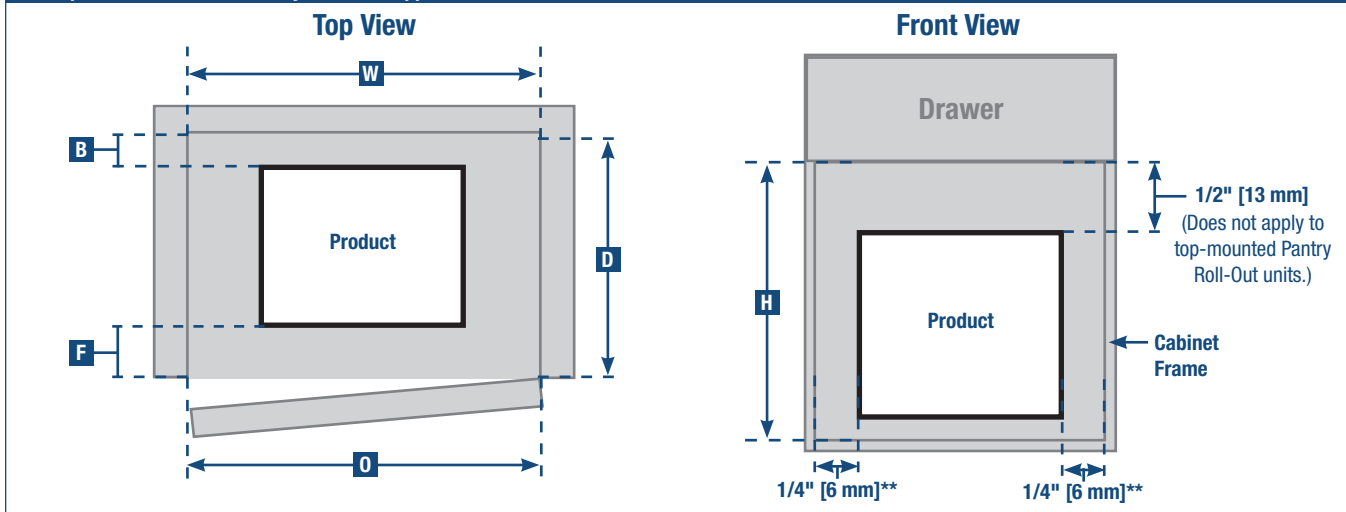

Example of Frameless / Euro-Style Cabinet Application

** Slide-out Base Blind Corner Units and Base Cabinet Organizers require 1/2" side clearance on one side, not both.

Tel. 800.253.1561
Fax 877.636.3290
www.kv.com

* Minimum Cabinet Opening Width AND Minimum Cabinet Interior Width equals total width of completely assembled unit with all baskets applied, plus 1/2" clearance per side (1" total clearance for center-mounted units, 1/2" side clearance for side-mounted units).

Dimensions shown are recommended minimum cabinet dimensions and clearances.