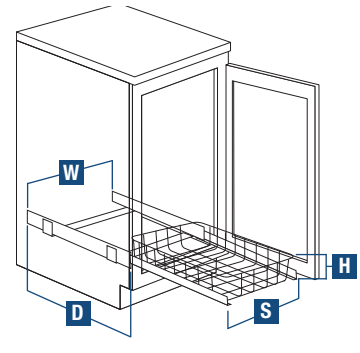

Stock #	LOWER BASKET			UPPER BASKET		
	Width	Height	Depth	Width	Height	Depth
BASKET DIMENSIONS						
GUSB11-FN	11"	4"	18-3/4"	5"	2-7/8"	17-1/2"
GUSB14-FN	14"	4"	18-3/4"	5"	2-7/8"	17-1/2"
USB11-TM-W	11"	4-1/8"	18-3/4"	5"	2-7/8"	17-3/8"
USB11-TM-W	14"	4-1/8"	18-3/4"	5"	2-7/8"	17-3/8"

Stock #	LOWER BASKET		
	Width	Height	Depth
BASKET DIMENSIONS			
USB11-W	11"	4-1/8"	18-7/8"
USB14-W	14"	4-1/8"	18-3/4"
MU11-W	11"	4-1/8"	18-3/4"
MU14-W	14"	4-1/8"	18-3/4"

Multi-Use Basket with Handle & Upper Basket

Multi-Use Basket with Upper Basket

Multi-Use Basket

Stock #	Sliding Assembly				Finish	Units per Carton	Weight per Carton
	S Width	W Width	H Height	D Depth			
MULTI-USE BASKETS WITH HANDLE AND ACCESSORY BASKET							
USB11-W	11-7/16" [291 mm]	12-1/8" [308 mm]	15-1/2" [394 mm]	18-3/4" [476 mm]	White	1	7.6 lbs. [3.4 kg.]
USB14-W	14-7/16" [367 mm]	15-1/8" [384 mm]	15-1/2" [394 mm]	18-3/4" [476 mm]	White	1	8.2 lbs. [3.7 kg.]
GUSB11-FN	11-7/16" [291 mm]	12-1/8" [308 mm]	15-7/16" [392 mm]	18-3/4" [476 mm]	Frosted Nickel	1	8.9 lbs. [4.0 kg.]
GUSB14-FN	14-7/16" [367 mm]	15-1/8" [384 mm]	15-7/16" [392 mm]	18-3/4" [476 mm]	Frosted Nickel	1	9.7 lbs. [4.4 kg.]
MULTI-USE BASKETS WITH UPPER BASKET							
USB11TM-W	11-7/16" [291 mm]	12-1/8" [308 mm]	9-5/16" [237 mm]	19-1/8" [486 mm]	White	1	6.1 lbs. [2.8 kg.]
USB14TM-W	14-7/16" [367 mm]	15-1/8" [384 mm]	9-5/16" [237 mm]	19-1/8" [486 mm]	White	1	7.2 lbs. [3.3 kg.]
MULTI-USE BASKETS							
MU11-W	11-7/16" [291 mm]	12-1/8" [308 mm]	5-3/16" [132 mm]	18-3/4" [476 mm]	White	1	4.8 lbs. [2.2 kg.]
MU14-W	14-7/16" [367 mm]	15-1/8" [384 mm]	5-3/16" [132 mm]	18-3/4" [476 mm]	White	1	5.7 lbs. [2.6 kg.]