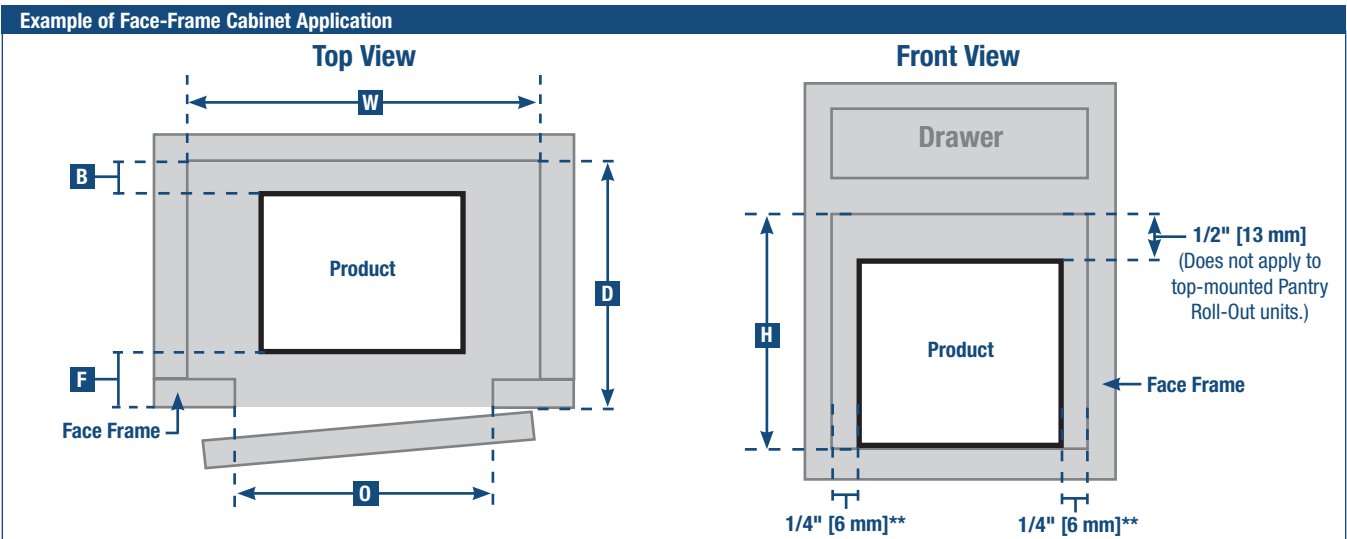

Stock #	Min. Cabinet Opening	Minimum Interior Cabinet Dimensions			Minimum Cabinet Clearances	
	O Width	W Width	H Height	D Depth	F Front	B Back
WIRE						
Center-Mount Pantry Roll-Out						
P4250CM-W	*	*	42-1/2" [1080 mm]	22-1/4" [565 mm]	-	-
P4650CM-W	*	*	46-1/2" [1080 mm]	22-1/4" [565 mm]	-	-
P5450CM-W	*	*	54-1/2" [1384 mm]	22-1/4" [565 mm]	-	-
P1875CM-W	*	*	18-3/4" [476 mm]	22-1/4" [565 mm]	-	-
P2500CM-W	*	*	22-1/2" [572 mm]	22-1/4" [565 mm]	-	-
Side-Mount Pantry Roll-Out						
P4250FE-W	*	*	42-1/2" [1080 mm]	22-1/4" [565 mm]	-	-
P4650FE-W	*	*	46-1/2" [1181 mm]	22-1/4" [565 mm]	-	-
P5050FE-W	*	*	50-1/2" [1283 mm]	22-1/4" [565 mm]	-	-
P5450FE-W	*	*	54-1/2" [1384 mm]	22-1/4" [565 mm]	-	-
P6500FE-W	*	*	65" [1651 mm]	22-1/4" [565 mm]	-	-
P4250FE-FN	*	*	42-1/2" [1080 mm]	22-1/4" [565 mm]	-	-
P4650FE-FN	*	*	46-1/2" [1181 mm]	22-1/4" [565 mm]	-	-
P5450FE-FN	*	*	54-1/2" [1384 mm]	22-1/4" [565 mm]	-	-
Vegetable Bin Assembly						
VBA11-3-FN	11" [279 mm]	11-1/2" [292 mm]	20-1/4" [514 mm]	21-3/4" [552 mm]	1/4" [6 mm]	1/4" [6 mm]
VBA11-3-W	11" [279 mm]	11-1/2" [292 mm]	20-1/4" [514 mm]	21-3/4" [552 mm]	1/4" [6 mm]	1/4" [6 mm]
VBA14-3-W	14" [356 mm]	14-1/2" [368 mm]	20-1/4" [514 mm]	21-3/4" [552 mm]	1/4" [6 mm]	1/4" [6 mm]
Base Cabinet Organizer						
BC020E-W	*	*	21-11/16" [551 mm]	22-3/16" [564 mm]	1/4" [6 mm]	1/4" [6 mm]
BC02456-W	*	*	25-1/2" [648 mm]	22-1/2" [572 mm]	1/4" [6 mm]	1/4" [6 mm]
BC02456DM-W	*	*	25-1/2" [648 mm]	22-1/2" [572 mm]	1/4" [6 mm]	1/4" [6 mm]
Base Roll-Out						
B1700-W	*	*	19-3/4" [502 mm]	22-3/16" [564 mm]	1/4" [6 mm]	1/4" [6 mm]
Multi-Use Baskets						
GUSB11-FN	12" [305 mm]	12-5/8" [321 mm]	15-15/16" [405 mm]	19-1/4" [489 mm]	1/4" [6 mm]	1/4" [6 mm]
GUSB14-FN	15" [381 mm]	15-5/8" [397 mm]	15-15/16" [405 mm]	19-1/4" [489 mm]	1/4" [6 mm]	1/4" [6 mm]
USB11-W	12" [305 mm]	12-5/8" [321 mm]	16" [406 mm]	19-1/4" [489 mm]	1/4" [6 mm]	1/4" [6 mm]
USB14-W	15" [381 mm]	15-5/8" [397 mm]	16" [406 mm]	19-1/4" [489 mm]	1/4" [6 mm]	1/4" [6 mm]
USB11TM-W	12" [305 mm]	12-5/8" [321 mm]	9-13/16" [249 mm]	19-5/8" [498 mm]	1/4" [6 mm]	1/4" [6 mm]
USB14TM-W	15" [381 mm]	15-5/8" [397 mm]	9-13/16" [249 mm]	19-5/8" [498 mm]	1/4" [6 mm]	1/4" [6 mm]
MU11-W	12" [305 mm]	12-5/8" [321 mm]	5-11/16" [144 mm]	19-1/4" [489 mm]	1/4" [6 mm]	1/4" [6 mm]
MU14-W	15" [381 mm]	15-5/8" [397 mm]	5-11/16" [144 mm]	19-1/4" [489 mm]	1/4" [6 mm]	1/4" [6 mm]
Tray Divider Roll-Outs						
TDR06-W	6" [152 mm]	6-1/2" [165 mm]	20" [508 mm]	22-1/2" [572 mm]	1/4" [6 mm]	1/4" [6 mm]
TDR09-W	9" [229 mm]	9-1/2" [241 mm]	20" [508 mm]	22-1/2" [572 mm]	1/4" [6 mm]	1/4" [6 mm]

** Slide-out Base Blind Corner Units and Base Cabinet Organizers require 1/2" side clearance on one side, not both.

* Minimum Cabinet Opening Width AND Minimum Cabinet Interior Width equals total width of completely assembled unit with all baskets applied, plus 1/2" clearance per side (1" total clearance for center-mounted units, 1/2" side clearance for side-mounted units).

Dimensions shown are recommended minimum cabinet dimensions and clearances.

Tel. 800.253.1561
Fax 877.636.3290
www.kv.com