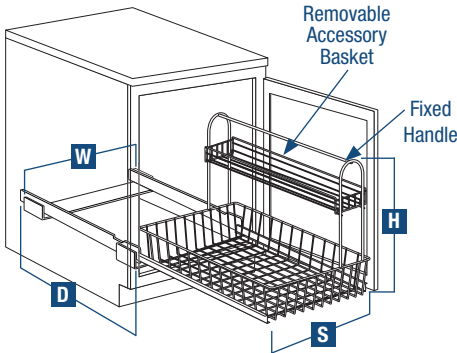

Multi-Use Basket with Handle and Accessory Basket (GUSB14-FN shown)

Multi-Use Basket with Upper Basket (USB11TM-W shown)

Multi-Use Basket (MU14-W shown)

Multi-Use Baskets

- NEW KV eco-friendly Frosted Nickel finish
- KV® epoxy-coated roller slide
- Accessory and Upper Baskets are non-handed, removable and offset to avoid plumbing for undersink applications

Stock #	LOWER BASKET			UPPER BASKET		
	Width	Height	Depth	Width	Height	Depth
BASKET DIMENSIONS						
GUSB11-FN	11"	4"	18-3/4"	5"	2-7/8"	17-1/2"
GUSB14-FN	14"	4"	18-3/4"	5"	2-7/8"	17-1/2"
USB11-TM-W	11"	4-1/8"	18-3/4"	5"	2-7/8"	17-3/8"
USB11-TM-W	14"	4-1/8"	18-3/4"	5"	2-7/8"	17-3/8"

Stock #	LOWER BASKET		
	Width	Height	Depth
BASKET DIMENSIONS			
USB11-W	11"	4-1/8"	18-7/8"
USB14-W	14"	4-1/8"	18-3/4"
MU11-W	11"	4-1/8"	18-3/4"
MU14-W	14"	4-1/8"	18-3/4"

Multi-Use Basket with Handle & Upper Basket