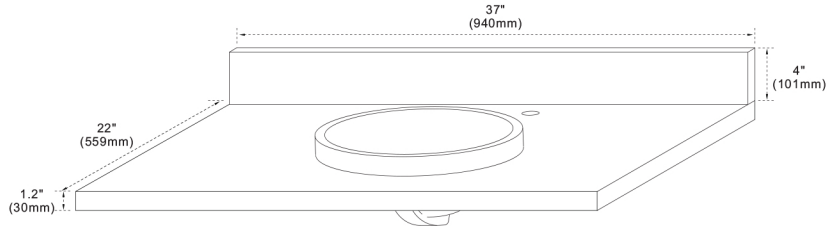

Model: 400502-CAB

FEATURES

1. Single 18" round topmount sink cutout;
2. Single facet hole;
3. 4" height backsplash included;
4. Thickness laminated to 1.2"

TOP COLORS/FINISHES

WM - Natural White Carrara marble;
BG - Natural Black Galaxy Granite;
GY Natural Grey Granite;
WE - White Engineer Quartz

FEATURES

1. Solid wood and Plywood;
2. Two soft closing doors;
3. One full extension soft closing drawer;
4. Dovetail construction drawer;
5. Adjustable interior shelves

COLORS/FINISHES

LY - Linen Grey

NOTE: SINK STYLE, SHAPE, FAUCET HOLES, CUTOUT ON TOP, VANITY MAY VARY FROM THE PICTURE ABOVE. INSTRUCTIONAL PURPOSE ONLY.