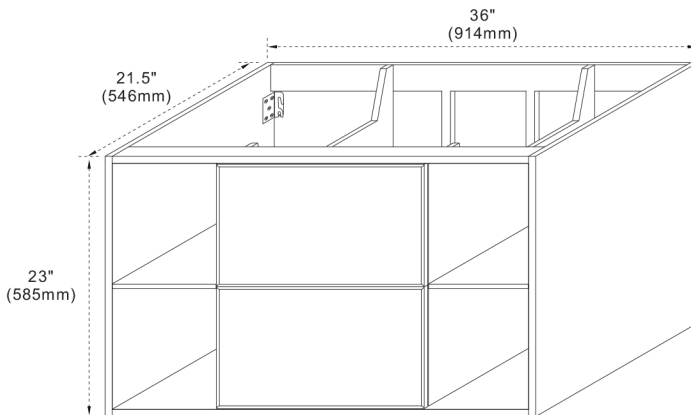

Model: 400502-CAB

FEATURES

1. Single 18" round topmount sink cutout;
2. Single facet hole;
3. 4" height backsplash included;
4. Thickness laminated to 1.2"

TOP COLORS/FINISHES

WM - Natural White Carrara marble;
BG - Natural Black Galaxy Granite;
GY Natural Grey Granite;
WE - White Engineer Quartz

FEATURES

1. Solid wood and Plywood;
2. Two soft closing doors;
3. One full extension soft closing drawer;
4. Dovetail construction drawer;
5. Adjustable interior shelves

COLORS/FINISHES

LY - Linen Grey

NOTE: SINK STYLE, SHAPE, FAUCET HOLES, CUTOUT ON TOP, VANITY MAY VARY FROM THE PICTURE ABOVE. INSTRUCTIONAL PURPOSE ONLY.