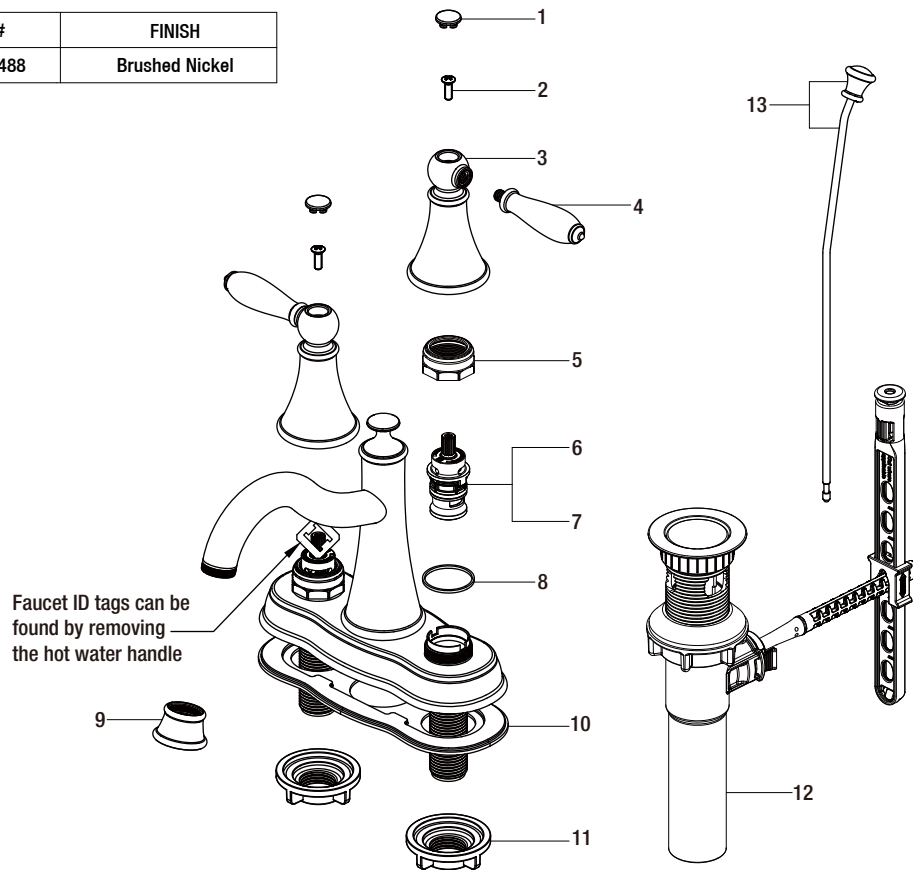

## Replacement Parts List

Varina 4 in. Centerset 2-Handle High Arc Bathroom Faucet in Brushed Nickel

MODEL	SKU #	FINISH
HD67573W-6004	304367488	Brushed Nickel

Many replacement parts can be purchased online or at your local store. Please use the table below to identify the part SKU number needed, go to [HOMEDEPOT.COM](http://HOMEDEPOT.COM), and check for online and store availability. If you can't find the part you are looking for, please call 1-855-HD-GLACIER.

Part	Description	Part #	Internet SKU #	Store SKU #
1	Index	RP8024204		
2	Screw	RP50169		
3	Handle seat	RP1714804		
4	Handle	RP1318804		
5	Bonnet nut	RP70435	<a href="#">206864739</a>	
6	Cartridge H	RP20079		
7	Cartridge C	RP20080		

Part	Description	Part #	Internet SKU #	Store SKU #
8	Washer	RP64123		
9	Aerator	RP3022004		
10	Gasket	RP70486		
11	Mounting nut	RP56001	<a href="#">203193994</a>	579276
12	ClickInstall™ drain assembly	RP4022804		
13	Lift rod	RP4022704		