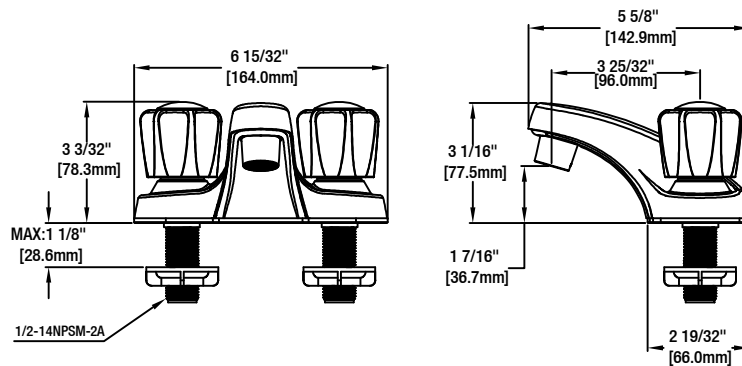

Aragon 4 in. Centerset 2-Handle Low Arc Bathroom Faucet
Less Pop-Up Drain in Chrome

MODEL	STORE SKU#	FINISH
67090W-5A01	798430	Polished Chrome

FEATURES

- Requires 3-Hole Sink with 4" On-Center
- 1/2" IPS Connections
- Max Flow Rate: 1.2 gpm (4.5 L/min) at 60 psi
- Max Countertop Thickness: 1 1/8"
- Spout Reach: 3 25/32"
- Spout Height: 1 7/16"
- 1/4 Turn Washerless for Lifetime Drip-free Operation
- Exposed Aerator

CODE COMPLIANCE

- IAPMO Certified: ASME A112.18.1/CSA B125.1
- Compliant to NSF/ANSI 61 Section 9
- Compliant to NSF/ANSI 372
- Calgreen Certified
- EPA WaterSense Certified
- Meets AB 1953 Lead Standard

WARRANTY

- Limited Lifetime Warranty

INSTALLATION DIMENSIONS

Glacier Bay reserves the right to make changes in specifications and materials and to change and discontinue models, both without the notice or obligation. Dimensions are for reference only.