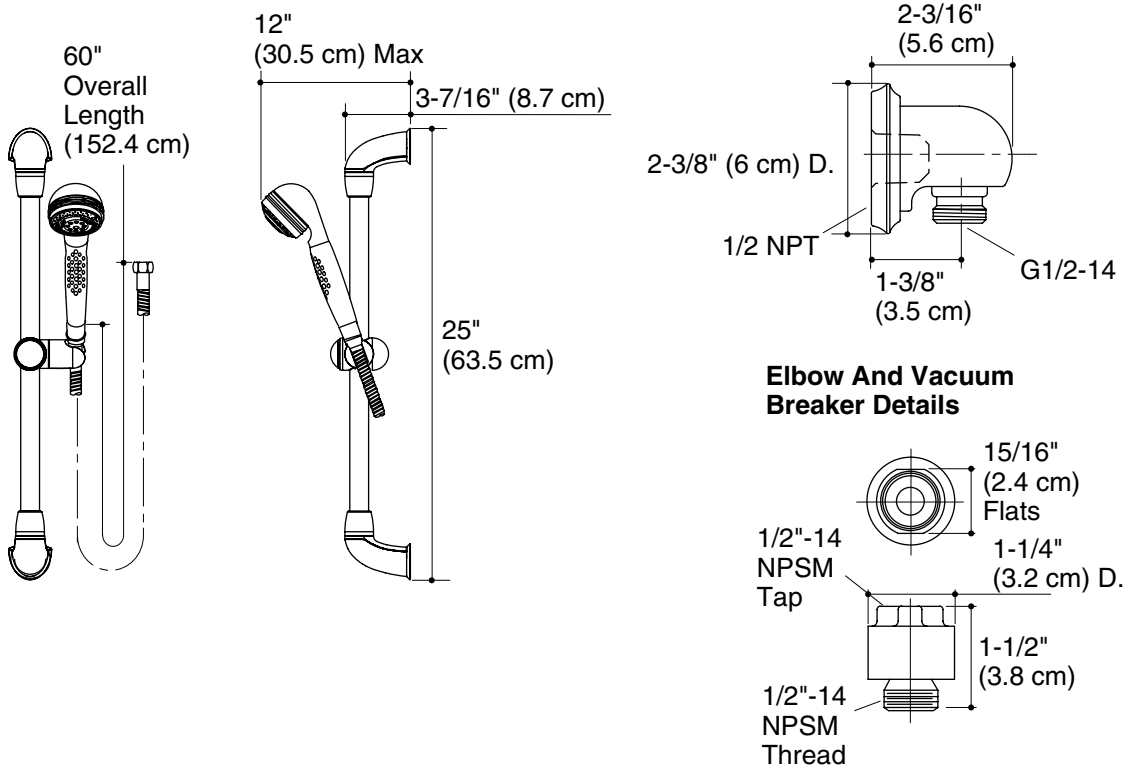

Features

- MasterShower® relaxing handshower
- 2.5 gallons (9.5 L) per minute
- MasterShower® 25" (63.5 cm) slide bar
- 60" (152.4 cm) metal hose, vacuum breaker and wall elbow

**HOTEL HANDSHOWER KIT
K-8520**

Specified Model

Model	Description	Colors/Finishes	
K-8520	Hotel handshower kit	<input type="checkbox"/> CP	<input type="checkbox"/> Other _____

Product Specification

Hotel handshower kit shall include MasterShower®, relaxing handshower. Hotel handshower kit shall also include MasterShower® 25" (63.5 cm) slide bar and 60" (152.4 cm) metal hose, vacuum breaker and wall elbow. Hotel handshower kit shall have a flow rate of 2.5 gallons (9.5 L) per minute. Hotel handshower kit shall be Kohler Model K-8520-_____.

Installation Notes

Install this product according to the installation guide.

Product Diagram