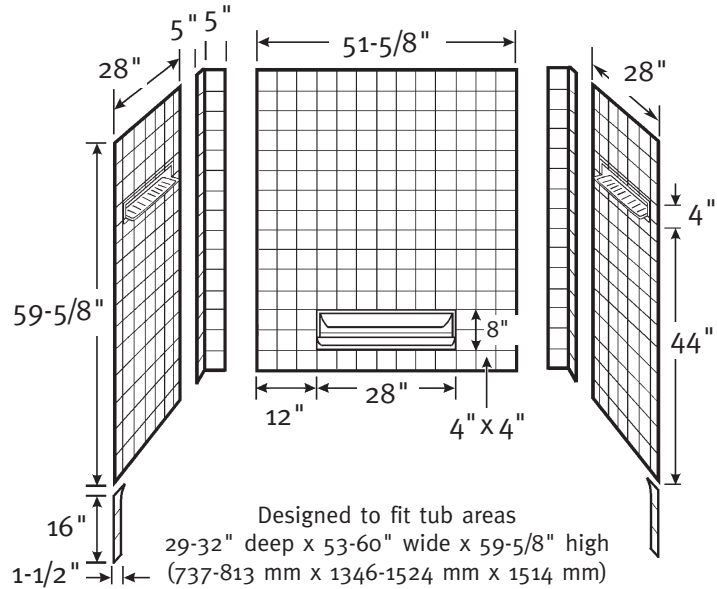

## FEATURES

- Has the real tile look, no grout to clean.
- Will not mold or mildew.
- Ideal for both remodeling projects and new construction.
- Made of Veritek® with no surface coating to chip or crack—color runs throughout.
- Built-in shelves for storage of toiletries on all three walls.
- The **TI-5** is a glue-up seven piece compression-molded unit with molded-in color.
- Patented design keeps shower head spray from aiming at seams.

### TI-5 Veritek® SwanTile™ Bath Wall Kit

Model	Part	Tub Area Designed To Fit	Ship Wt. Lb.	Ship FedEx	Carton Dims. In.	Cu. Ft.
TI-5	TI50000	29-32" D x 53-60" W x 59-5/8" H (737-813 mm x 1346-1524 mm x 1514 mm)	76	-	65 x 57 x 6	12.87