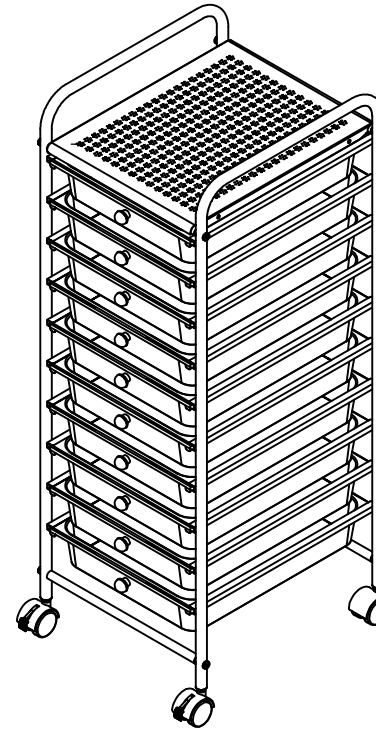

www.furinno.com

15 min

x 1

No Tools Required

USEFUL HINTS BEFORE YOU START:

1. Read each step carefully before starting.
2. It is important that each step is performed in correct order to avoid difficulties.
3. Identify, sort and count the parts before assembly.
4. Assemble the product on packaging cardboard to prevent scratch or damage.
5. Clean the product with mild cleanser using soft damped cloth. Do not use harsh or abrasive cleanser.
6. Using incompatible hardware might cause damage to the product.

ASSEMBLY INSTRUCTIONS

MODEL: WS17187

FURINNO WAYAR 10 DRAWER TROLLEY

No.	Part	Pcs
A		2
B		4
C		1
D		10
E		4
F		2
G		2
H		10
I		10
J		8
K		1