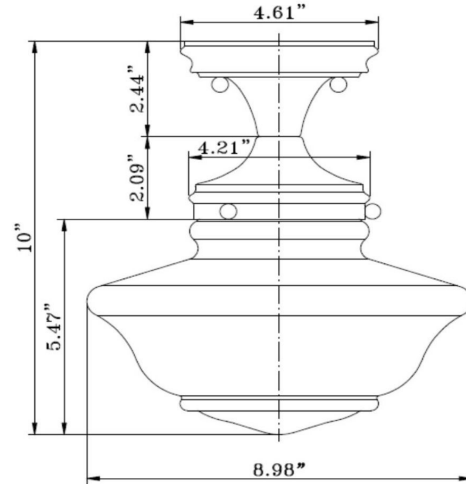

Schoolhouse Semi-Flush Ceiling Light
Oil Rubbed Bronze

SPECIFICATIONS

MOUNTING:	Semi Flush Mount	LED BRIGHTNESS (LUMENS):	N/A
SLOPED CEILING ADAPTABLE:	No	LED COLOR CORRELATED TEMPERATURE (CCT):	N/A
LAMP TYPE 1:	1 lamp 60W Incandescent A19	LED COLOR RENDERING INDEX (CRI):	N/A
BULB INCLUDED:	N/A	LED EFFICACY:	N/A
WATTS PER BULB:	60W	LED AVERAGE RATED LIFE:	N/A
TOTAL WATTAGE:	60W	ENERGY EFFICIENT:	No
DIMMABLE:	Yes	LIGHTING AMPS:	N/A
MATERIAL CONSTRUCTION:	Steel	VOLTAGE:	120V
ASSEMBLED DIMENSIONS:	10" H x 8.98" L x 8.98" D		
WEIGHT:	2.35 lbs.		
BACKPLATE DIMENSIONS:	N/A		
CANOPY/PLATE DIMENSIONS:	2.44" H x 4.61" D		
GLASS/SHADE DIMENSIONS:	5.47" H x 8.98" L x 8.98" D		
GLASS/SHADE MATERIAL:	N/A		
GLASS/SHADE TYPE:	N/A		
GLASS/SHADE COLOR:	White		