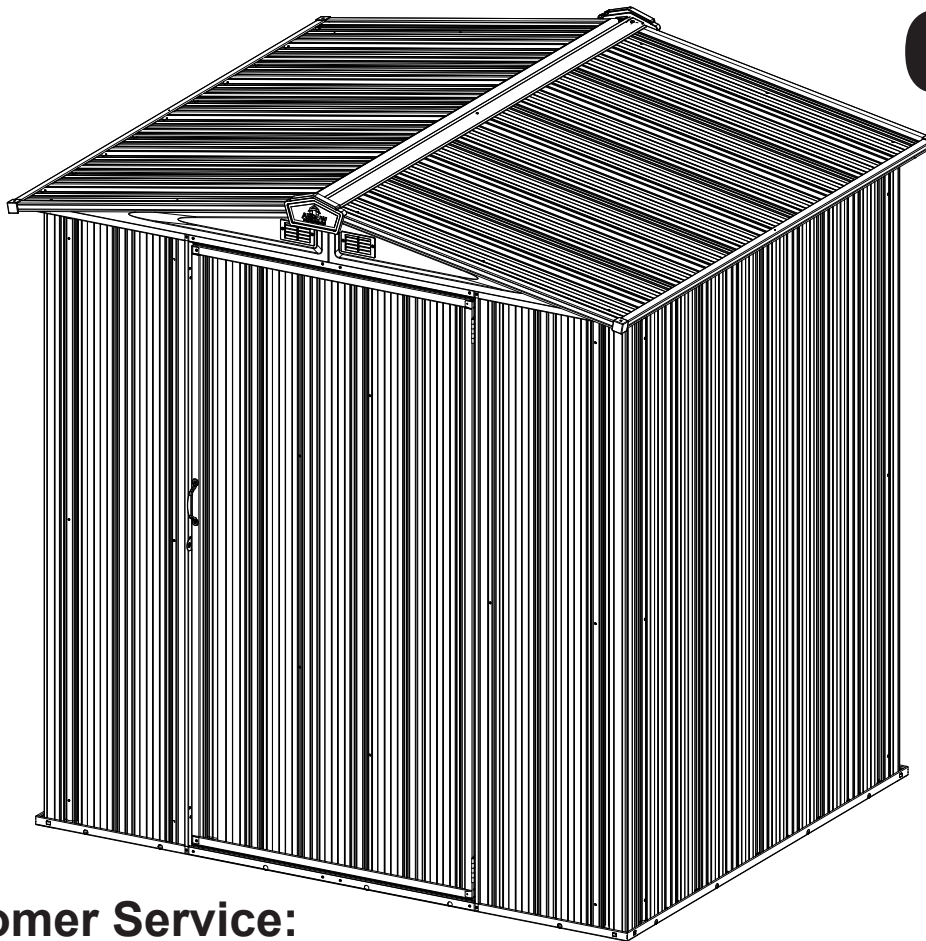

Owner's Manual & Assembly Guide

STORAGE PRODUCTS
www.arrowsheds.com

! caution

sharp edges *

Gloves must be worn at all times to reduce risk of injury!

Model No.

- | | | | |
|--------------|--------------------------|-----------------|--------------------------|
| EZ6565LVCR | <input type="checkbox"/> | EZ6565LVCREU | <input type="checkbox"/> |
| EZ6565LVCRCC | <input type="checkbox"/> | EZ6565LVCRCCCEU | <input type="checkbox"/> |
| EZ6565LVCC | <input type="checkbox"/> | EZ6565LVCCEU | <input type="checkbox"/> |
| EZ6565LVCCCR | <input type="checkbox"/> | EZ6565LVCCCREU | <input type="checkbox"/> |

6' x 5'

Nominal Size

EZEE SHED™

Customer Service:
1-800-851-1085 or
assist@arrowsheds.com

Base Size	68 1/2" x 56 1/2" 174 cm x 143,5 cm
------------------	--

BUILDING DIMENSIONS

†Size rounded off to the nearest foot

For proper base construction see page 14

Approx.† Size	Storage Area	Exterior Dimensions (Roof Edge to Roof Edge)			Interior Dimensions (Wall to Wall)			Door Opening	
		Width	Depth	Height	Width	Depth	Height	Width	Height
6' x 5'	25 Sq. Ft. 140 Cu. Ft.	69 3/4"	62"	72"	66"	54"	71"	31"	62 3/4"
1,8 m x 1,4 m	2,3 m ² 4,0 m ³	177 cm	157,4 cm	182,8 cm	167,6 cm	137 cm	180,3 cm	78,7 cm	159,3 cm