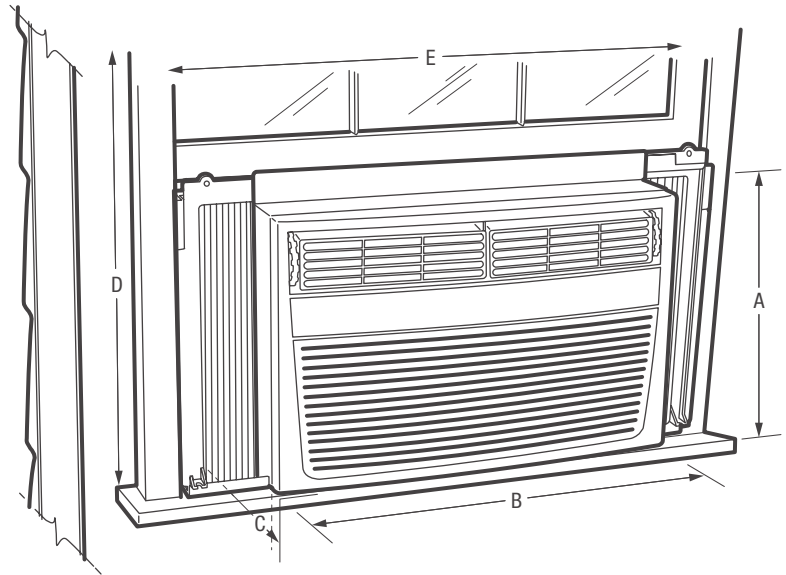

Performance	
BTU (Cool)	10,000
Dehumidification (Pints/Hour)	3.0
Cool Area (Up To Sq. Ft.)	450
Energy Efficiency Ratio	12.0
Electrical	
Volts	115
Amps (Cool)	7.5
Watts (Cool)	830
Length of Power Cord (Min./Max.)	6' / 6.5'
Plug Type (NEMA)	LCDI (5-15P)
Features	
Electronic Controls	Ready-Select® Controls
Fan Speeds (Cool / Fan)	3 / 3
Low Voltage Start-Up	Yes
Auto Cool Function	Yes
Energy Saver Mode	Yes
Sleep Mode	Yes
Filter Check	Yes
24-Hour On / Off Timer	Yes
Clean Air Ionizer	Yes
Remote Control	Full-Function Remote T'Stat
Air CFM (High / Med / Low)	285 / 256 / 232
Air Direction Control	8-Way
Fresh Air / Exhaust Vent / Closed	Yes / Yes / Yes
Filter Type	Antibacterial Mesh
Filter Access	Tilt-Out
Slide-Out Chassis	
Window Mounting Kit (Included)	Pleated Quick Mount
Warranty¹	Yes
Certifications	
ENERGY STAR®	Yes
Performance	AHAM
Specifications	
Refrigerant	R410a
Shipping Weight (Approx.)	70 Lbs.

¹Warranty 5 year sealed system / 1 year full parts and labor.

NOTE: For planning purposes only. Always consult local and national electric codes. Refer to Product Installation Guide for detailed installation instructions on the web at frigidaire.com.

Product Dimensions	
A - Height	14-1/2"
B - Width	19"
C - Depth	21-1/2"

Window Dimensions	
D - Height (Min.)	15-1/2"
E - Width (Min./Max.)	23" / 36"

Accessories information available on the web at frigidaire.com

FRIGIDAIRE

USA • 10200 David Taylor Drive • Charlotte, NC 28262 • 1-800-FRIGIDAIRE • frigidaire.com
CANADA • 5855 Terry Fox Way • Mississauga, ON L5V 3E4 • 1-800-265-8352 • frigidaire.ca