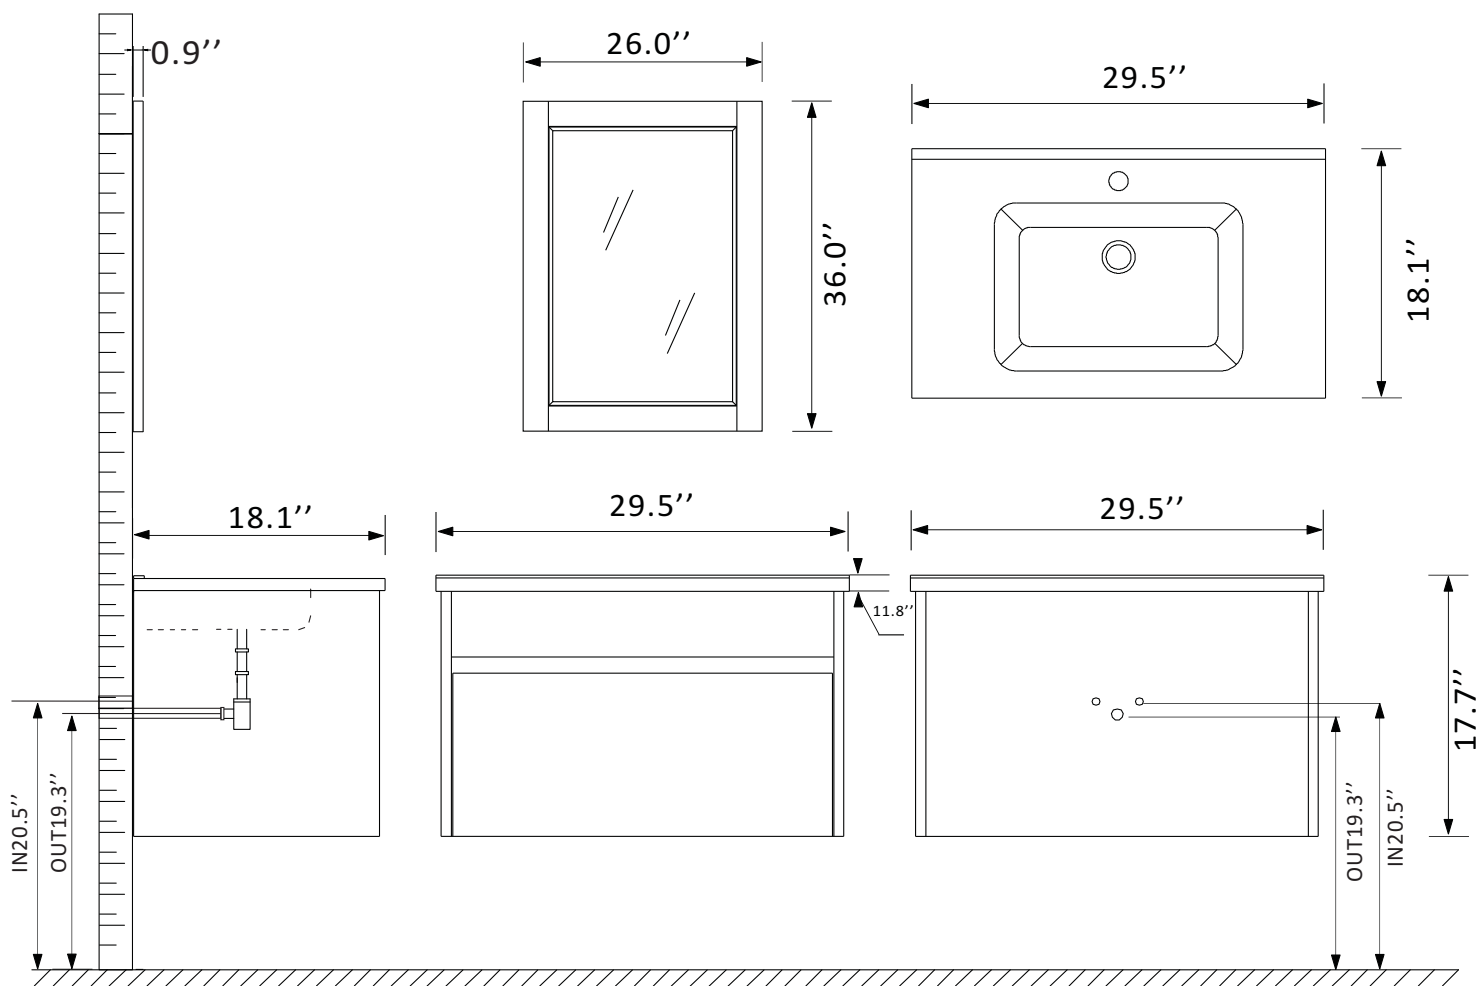

Vinnova Thomas Vanity Collection 767030-MW-WH

Features

- Durable engineered wood
- Laminated veneer in Walnut finish
- Drop-in sink
- One soft-closing drawer
- With hidden aluminum drawing handle
- Single matching framed mirror

* Does not include faucet, drain assembly, or P-trap

VINNOVA
FASHION BATHROOM LIFE