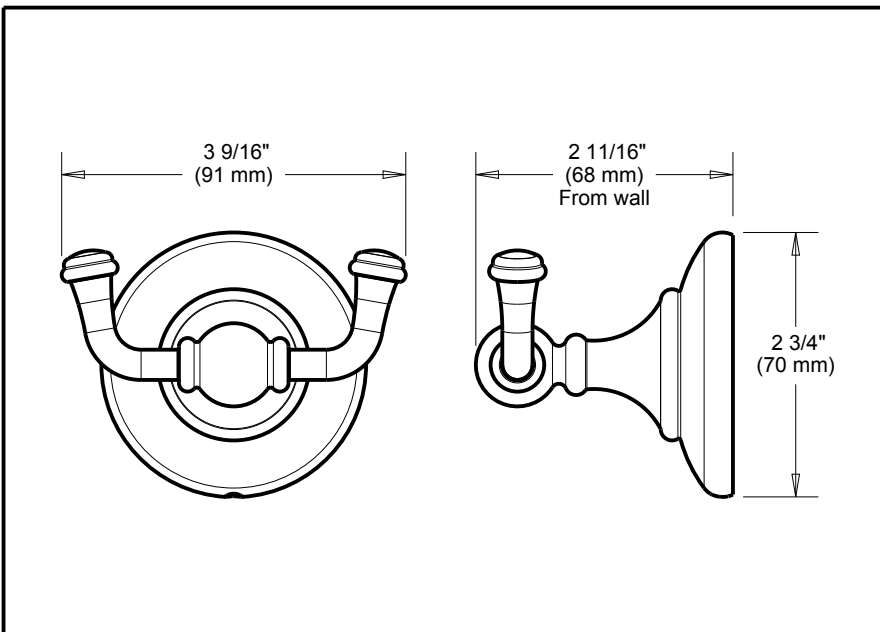

DELTA[®]

ACCESSORIES

- Greenwich II™ Bath Collection
- Towel Hook

Submitted Model No.: _____

Specific Features: _____

STANDARD SPECIFICATIONS:

- Wood blocking is preferable behind all wall surfaces. If wood blocking is not available, the following fasteners are suggested: Tile/Masonry-Plastic or lead Anchors Plaster/drywall-Toggle bolts.
- Mounting hardware and mounting template included with product.