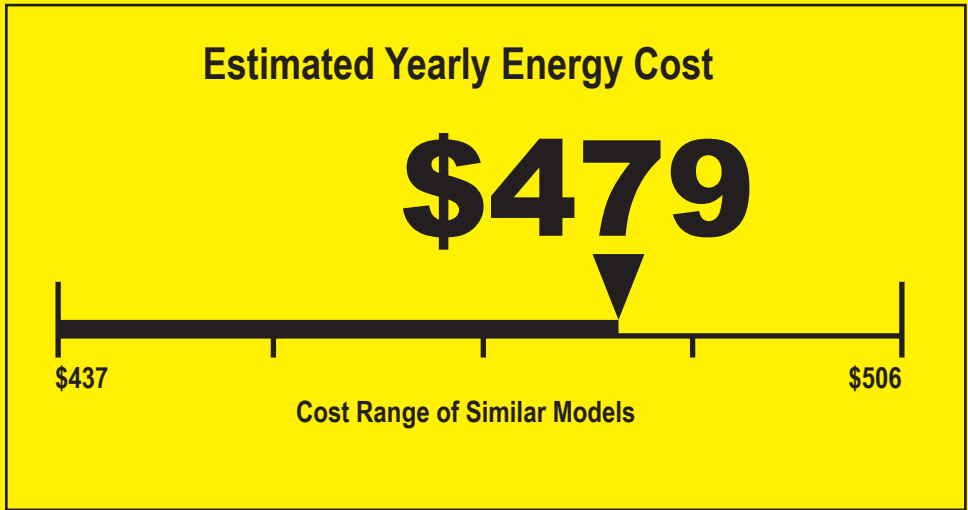

ENERGYGUIDE

Water Heater - Natural Gas

Tank Size (Storage Capacity): 39 gallons

Rheem Sales Company, Inc.

Model XG40S06PV32U0

Q99999

First Hour Rating

(Now much hot water you get in the first hour of use)

very small	low	medium 64 Gallons	high
------------	-----	------------------------------	------

Estimated Yearly Energy Use

- Your cost will depend on your utility rates and use.
- Cost range based only on models fueled by propane gas with a medium first hour rating (51 to less than 75 gallons)
- Estimated energy cost is based on a national average natural gas cost of \$2.41 per therm.
- Estimated yearly energy use: 199 therms