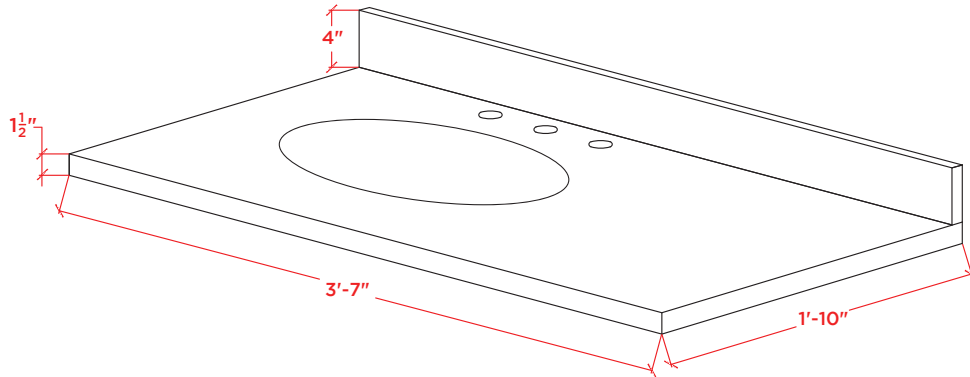

TAYLOR VANITY

Q043S-L-BC

BASE CABINET DIMENSIONS

42" W x 21.5" D x 33.5" H

FEATURES

- Solid wood construction
- Soft closing doors & drawers
- Satin finish hardware

INCLUDED

- Base Cabinet
- Hardware

COUNTERTOP DIMENSIONS

43" W x 22" D x 1.5" H

FEATURES

- Solid white quartz countertop
- Matching backsplash
- Pre-drilled for 8" spread faucet

INCLUDED

- Countertop
- Backsplash
- Sink

THREE DIMENSIONAL COUNTERTOP VIEW

COUNTERTOP PLAN VIEW