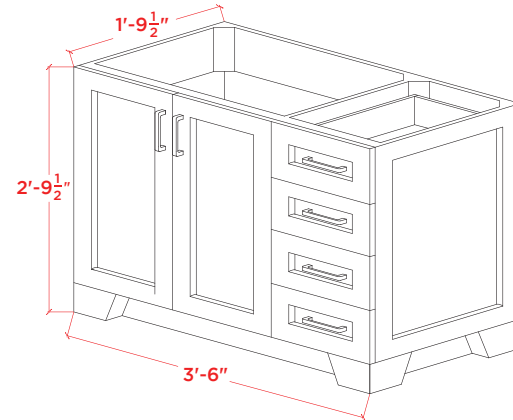

TAYLOR VANITY

Q043S-L-BC

BASE CABINET DIMENSIONS

42" W x 21.5" D x 33.5" H

FEATURES

- Solid wood construction
- Soft closing doors & drawers
- Satin finish hardware

INCLUDED

- Base Cabinet
- Hardware

AVAILABLE COLORS

White Grey Midnight Blue

BASE CABINET FRONT VIEW

BASE CABINET THREE DIMENSIONAL VIEW

BASE CABINET SIDE VIEW

BASE CABINET PLAN VIEW

TAYLOR VANITY

WQ-043SL-OVL-CT

COUNTERTOP DIMENSIONS

43" W x 22" D x 1.5" H

FEATURES

- Solid white quartz countertop
- Matching backsplash
- Pre-drilled for 8" spread faucet

INCLUDED

- Countertop
- Backsplash
- Sink

THREE DIMENSIONAL COUNTERTOP VIEW