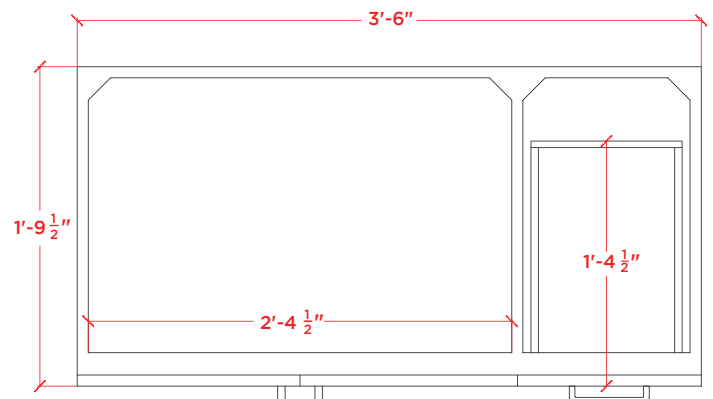

TAYLOR VANITY

Q043S-L-BC

BASE CABINET DIMENSIONS

42" W x 21.5" D x 33.5" H

FEATURES

- Solid wood construction
- Soft closing doors & drawers
- Satin finish hardware

INCLUDED

- Base Cabinet
- Hardware

AVAILABLE COLORS

White Grey Midnight Blue

BASE CABINET FRONT VIEW

BASE CABINET THREE DIMENSIONAL VIEW

BASE CABINET SIDE VIEW

BASE CABINET PLAN VIEW

TAYLOR VANITY

WQ-043SL-OVL-CT

COUNTERTOP DIMENSIONS

43" W x 22" D x 1.5" H

FEATURES

- Solid white quartz countertop
- Matching backsplash
- Pre-drilled for 8" spread faucet

INCLUDED

- Countertop
- Backsplash
- Sink

THREE DIMENSIONAL COUNTERTOP VIEW

COUNTERTOP PLAN VIEW