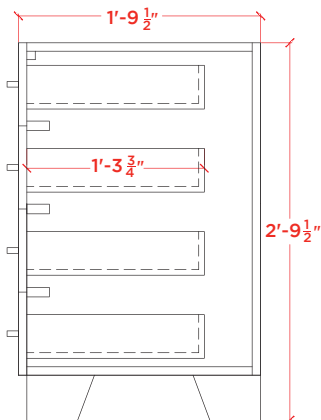

TAYLOR VANITY

Q043S-L-BC

BASE CABINET DIMENSIONS

42" W x 21.5" D x 33.5" H

FEATURES

- Solid wood construction
- Soft closing doors & drawers
- Satin finish hardware

INCLUDED

- Base Cabinet
- Hardware

AVAILABLE COLORS

White Grey Midnight Blue

BASE CABINET FRONT VIEW

BASE CABINET THREE DIMENSIONAL VIEW

BASE CABINET SIDE VIEW

BASE CABINET PLAN VIEW

TAYLOR VANITY

WQ-043SL-OVL-CT

COUNTERTOP DIMENSIONS

43" W x 22" D x 1.5" H

FEATURES

- Solid white quartz countertop
- Matching backsplash
- Pre-drilled for 8" spread faucet

INCLUDED

- Countertop
- Backsplash
- Sink

THREE DIMENSIONAL COUNTERTOP VIEW

COUNTERTOP PLAN VIEW