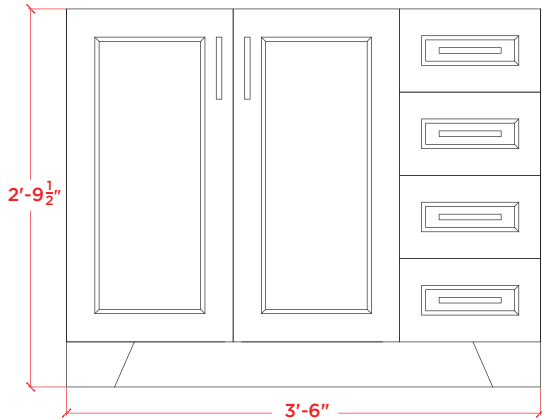

TAYLOR VANITY

Q043S-L-BC

BASE CABINET DIMENSIONS

42" W x 21.5" D x 33.5" H

FEATURES

- Solid wood construction
- Soft closing doors & drawers
- Satin finish hardware

INCLUDED

- Base Cabinet
- Hardware

AVAILABLE COLORS

White Grey Midnight Blue

BASE CABINET FRONT VIEW

BASE CABINET THREE DIMENSIONAL VIEW

BASE CABINET SIDE VIEW

BASE CABINET PLAN VIEW

TAYLOR VANITY

WQ-043SL-OVL-CT

COUNTERTOP DIMENSIONS

43" W x 22" D x 1.5" H

FEATURES

- Solid white quartz countertop
- Matching backsplash
- Pre-drilled for 8" spread faucet

INCLUDED

- Countertop
- Backsplash
- Sink

THREE DIMENSIONAL COUNTERTOP VIEW