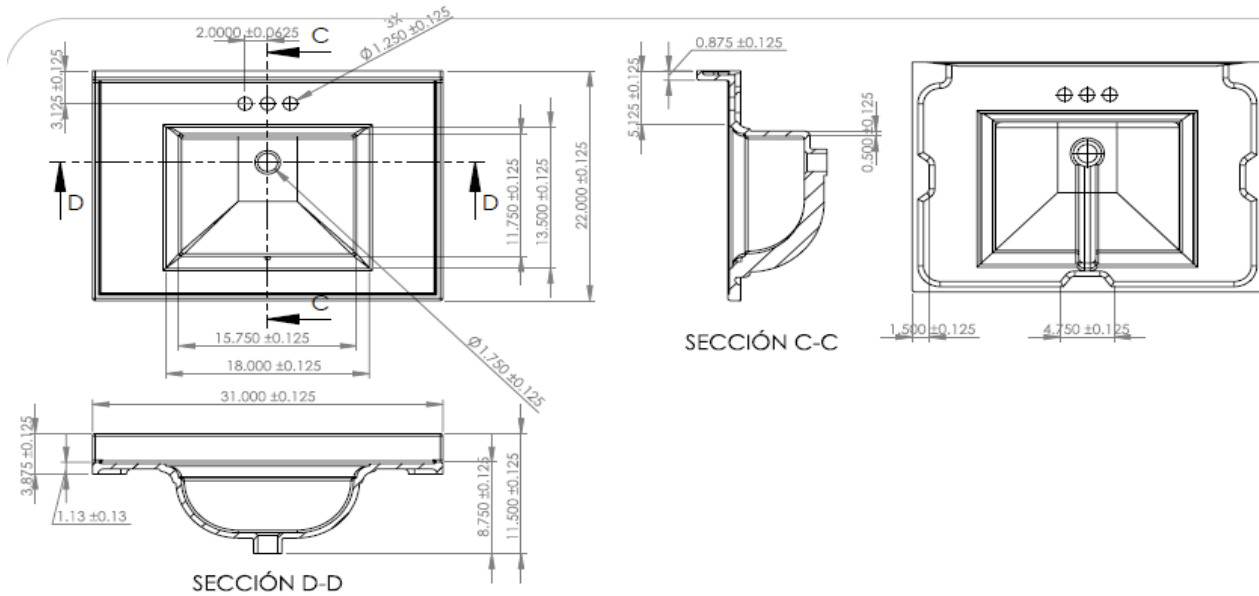

# CULTURED MARBLE VANITY TOP

## Specifications

<b>Material Content:</b>	CULTURED MARBLE
<b>Back splash:</b>	" Integrated
<b>Color:</b>	SOLID WHITE
<b>Faucet Holes:</b>	3 holes, 4" center mount
<b>Accessory:</b>	Side Splash sold separately

## Dimensions

## Order Codes & Finishes/Colors

	View Box
22" X 25"	557629
22" X 31"	557637
22" X 37"	557645
22" X 49"	557652
22" x 61"	557660

<b>Type:</b> <b>Job:</b> <b>Order Code:</b> <b>Approvals:</b>
--

Design House reserves the right to make changes in materials, specifications & models at any time. Design House also reserves the right to discontinue product without notice or obligation.