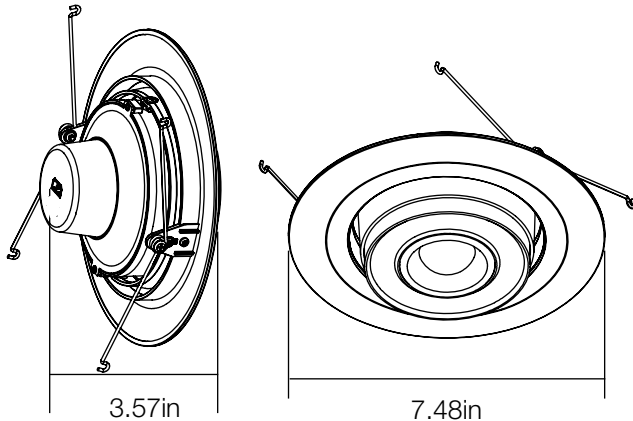

# 6 in Directional / Adjustable Beam Angle Downlight

53803111  
SKU# 1002982233

### ADVANTAGES

- 60 Watt Equivalent
- 50,000 Hours of Continuous Use
- 5 Year Warranty
- Adjust Light Beam Angle from 25° to 75°
- Adjust Light Direction From Vertical Rotation Angle 20°, Horizontal Rotation Angle 355°
- Fits Most 6 in Recessed Housings
- IC Rated for Direct Contact with Insulation
- 90 CRI

### PACKAGING

Weight (±0.5 lb)	1.01 lbs
Size (L x W x H) (±0.1 in)	7.48in x 7.48in x 3.57in
Box Dimensions	7.91in x 7.91in x 4.33in
Gross Weight	1.40 lbs
UPC	849489003412