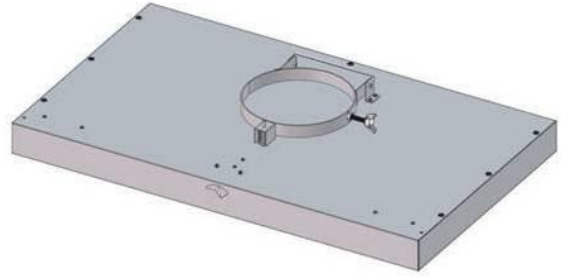

Package Parts List
Lista de contenido del paquete
Liste des pièces de l'emballage

1

2

3

4

5

6

7

8

9

10 (x2)