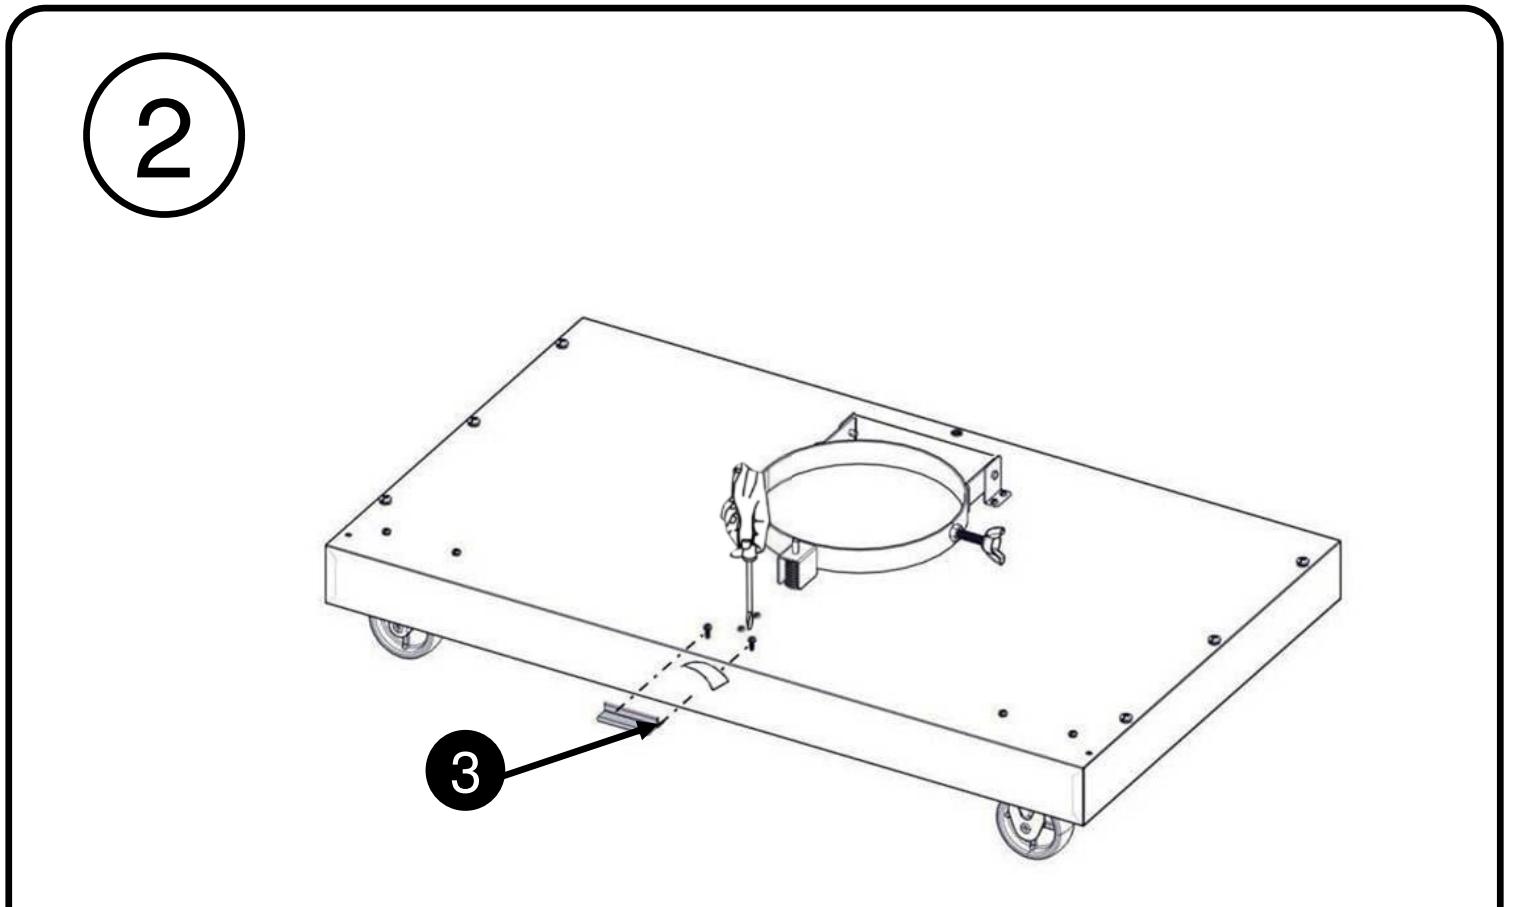

Arandela plana 1/4"

Rondelle plate 1/4"

Truss Head Screw
5/32 - 32 x 3/8"
Tornillo de cabeza ovalada
5/32 - 32 x 3/8"
Vis cruciforme
5/32 - 32 x 3/8"

Flat Washer 5/32"

Arandela plana 5/32"

Rondelle plate 5/32"