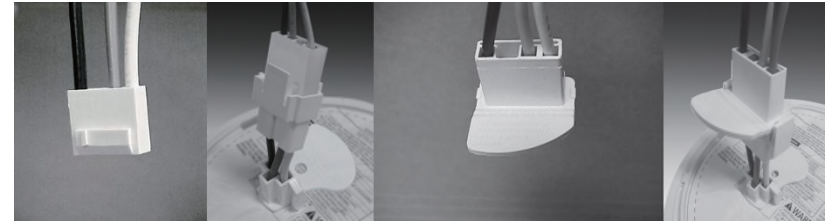

# Alarm Adapter Transition

KA-B

KA-F

KA-B2

KA-F2

- Current adapters KA-B and KA-F will not fit models i12010S, i12010SCO and KN-COSM-IBA.
- The KA-B2 and KA-F2 can be used on all AC/DC Kidde smoke and combination alarms.
- Each adapter includes 5 Year Limited Warranty
- See user guide for additional details

NEW SKU	OLD SKU	DESCRIPTION	UPC	I2F
21028268	900-0150-025	BRK Adapter, KA-B2, Box, 25 Pack	<i>C39 barcode included on carton label</i>	
21028270	900-0149-025	Firex Adapter, KA-F2, Box, 25 Pack		
21028461	900-0153-012	BRK/Firex Adapters, KA-B2 + KA-F2, 12 clam twin packs per carton	0-47871-28461-0	100-47871-28461-7