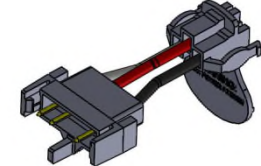

# Alarm Adapter Transition

KA-B

KA-F

KA-B2

KA-F2

- Current adapters KA-B and KA-F will not fit models i12010S, i12010SCO and KN-COSM-IBA.
- The KA-B2 and KA-F2 can be used on all AC/DC Kidde smoke and combination alarms.
- Each adapter includes 5 Year Limited Warranty
- See user guide for additional details

NEW SKU	OLD SKU	DESCRIPTION	UPC	I2F
21028268	900-0150-025	BRK Adapter, KA-B2, Box, 25 Pack	<i>C39 barcode included on carton label</i>	
21028270	900-0149-025	Firex Adapter, KA-F2, Box, 25 Pack		
21028461	900-0153-012	BRK/Firex Adapters, KA-B2 + KA-F2, 12 clam twin packs per carton	0-47871-28461-0	100-47871-28461-7