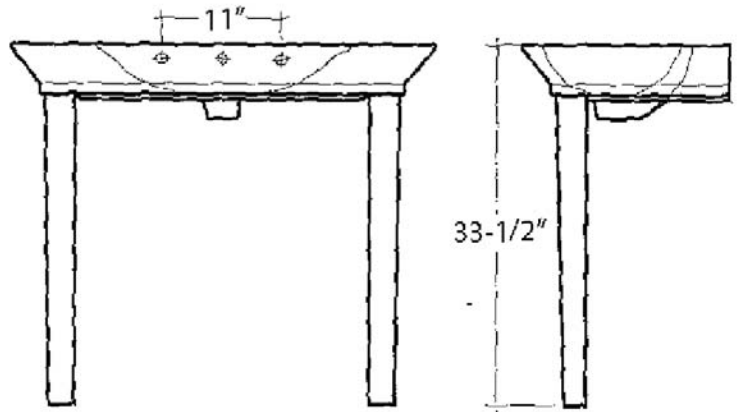

# ARISTOCRAT "Her" LARGE CONSOLE

Model No.  
ICN3052, ICN3054

Faucet not included

W: 39 1/2"  
D: 19 3/8"  
H: 33 1/2"

### Interior Dimensions:

Basin Interior:	19-3/4" x 12-1/4"
Basin Depth:	4-1/2"
Side Deck:	8"
Back of basin to center of faucet:	2-5/8"
Back of basin to center of drain:	11"
Mount bolts height:	31-1/4"
Mount holes cc:	11"
Faucet and spout holes:	1 1/4"

### Colors:

WH White

**Compliance Certification**  
Meets or exceeds the following specifications: ASME A112.19.1 2008 AND CSA B45.2-08 for Vitreous China fixtures.

Dimensions of fixture are nominal and may vary within the range of tolerances established by ASME Standard A112.19.2. Dimensions and specifications subject to change without notice.