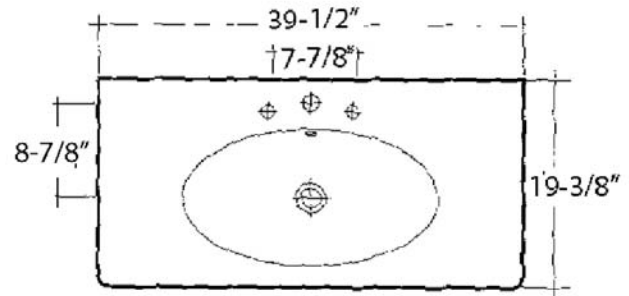

# ARISTOCRAT "Her" LARGE CONSOLE

Model No.  
ICN3052, ICN3054

Faucet not included

W: 39 1/2"  
D: 19 3/8"  
H: 33 1/2"

### Interior Dimensions:

Basin Interior:	19-3/4" x 12-1/4"
Basin Depth:	4-1/2"
Side Deck:	8"
Back of basin to center of faucet:	2-5/8"
Back of basin to center of drain:	11"
Mount bolts height:	31-1/4"
Mount holes cc:	11"
Faucet and spout holes:	1 1/4"

### Colors:

WH White

**Compliance Certification**  
Meets or exceeds the following specifications: ASME A112.19.1 2008 AND CSA B45.2-08 for Vitreous China fixtures.

Dimensions of fixture are nominal and may vary within the range of tolerances established by ASME Standard A112.19.2. Dimensions and specifications subject to change without notice.