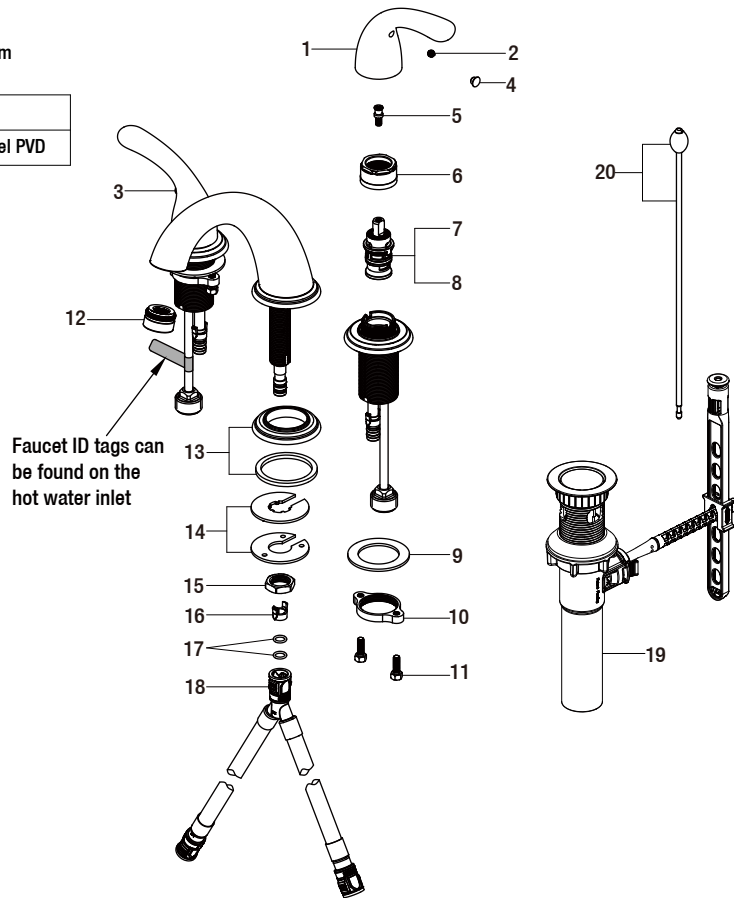

Replacement Parts List

Builders 8 in. Widespread 2-Handle High-Arc Bathroom
Faucet in Brushed Nickel

MODEL	STORE SKU #	FINISH
67364W-6A04	1000707863	Brushed Nickel PVD

Many replacement parts can be purchased online or at your local store. Please use the table below to identify the part SKU number needed, go to HOMEDEPOT.COM, and check for online and store availability. If you can't find the part you are looking for, please call 1-855-HD-GLACIER.

Part	Description	Part #	Internet SKU #	Store SKU #
1	Handle	RP1343404	302559273	
2	Set screw	RP50002		
3	Index R	RP10004		
4	Index B	RP10005		
5	Connector	RP50003		
6	Bonnet nut	RP70193	206671342	
7	Cartridge H	RP20067	301158139	
8	Cartridge C	RP20068	301158129	
9	Washer	RP64147		
10	Nut	RP56059		
11	Screw	RP50004		

Part	Description	Part #	Internet SKU #	Store SKU #
12	Aerator	RP3021904	302596479	
13	Flange	RP8050604		
14	Washer	RP64193		
15	Lock nut	RP56108		
16	Block	RP70421		
17	O-ring	RP60002		
18	Quick connect hose	RP70430		
19	ClickInstall™ drain assembly	RP4022804		
20	Lift rod	RP4025704		