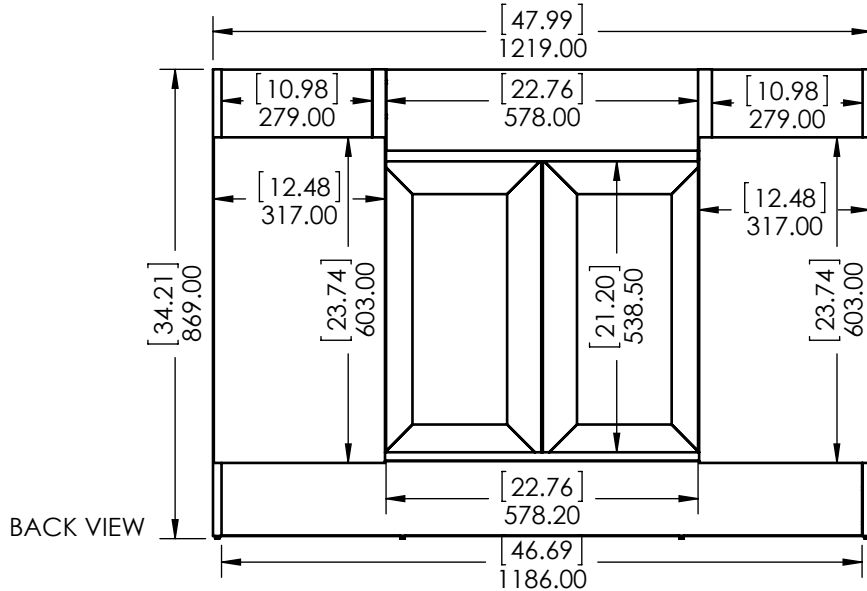

REV	ECO #	DESCRIPTION	REV'D BY DATE	CHK'D BY DATE	APRV'D BY DATE
1		New Design	4/01/16	4/01/16	4/01/16
2		New item, Online	2/06/18	2/06/18	2/06/18

Estimated Weight: 16.5kg

PROPRIETARY AND CONFIDENTIAL THE INFORMATION CONTAINED IN THIS DRAWING IS THE SOLE PROPERTY OF WOODCRAFTERS. ANY REPRODUCTION IN PART OR AS A WHOLE WITHOUT THE WRITTEN PERMISSION OF WOODCRAFTERS IS PROHIBITED.	UNLESS OTHERWISE SPECIFIED					
	DIMENSIONS ARE IN MM. AND (INCHES)					
	TOLERANCES ARE					
	+ 0.125 [3.175] - 0.125 [-3.175]					
	SCALE:1:12					
			NAME	DATE	 SIZE DWG. NO. A Vtop Wave 49x22 SHEET 1 OF 1 REV: 1	
			DRAWN	E. Sandoval 4/01/16		
			CHECKED	O. Razo 2/06/18		
			ENG APPR.	V. Sanchez 2/06/18		
			MFG APPR.	C. Leal 2/06/18		

ITEM ID	DESCRIPTION
GF4821-WH	Glensford 48in x 21in D Vanity in White
GF4821-BT	Glensford 48in x 21in D Vanity in Butterscotch

REV	ECO#	DESCRIPTION	REV'D BY DATE	CHK'D BY DATE	APR'V'D BY DATE
0		New Release	IASV 5/1/17	IASV 5/1/17	IASV 5/1/17

UNLESS OTHERWISE SPECIFIED
 DIMENSIONS ARE IN mm and [inches]
 AND TOLERANCES ARE +/- 1.0 [0.04]

DRAWN BY:	IASV	5/1/17
CHECKED BY:	IASV	5/1/17
APPROVED BY:	IASV	5/1/17
DO NOT SCALE DRAWING	SCALE: 1:10	SIZE: A

TITLE:	GLENSFORD 48" ASSEMBLY	
PART NO:	PAGE	REV:
	1 OF 1	0