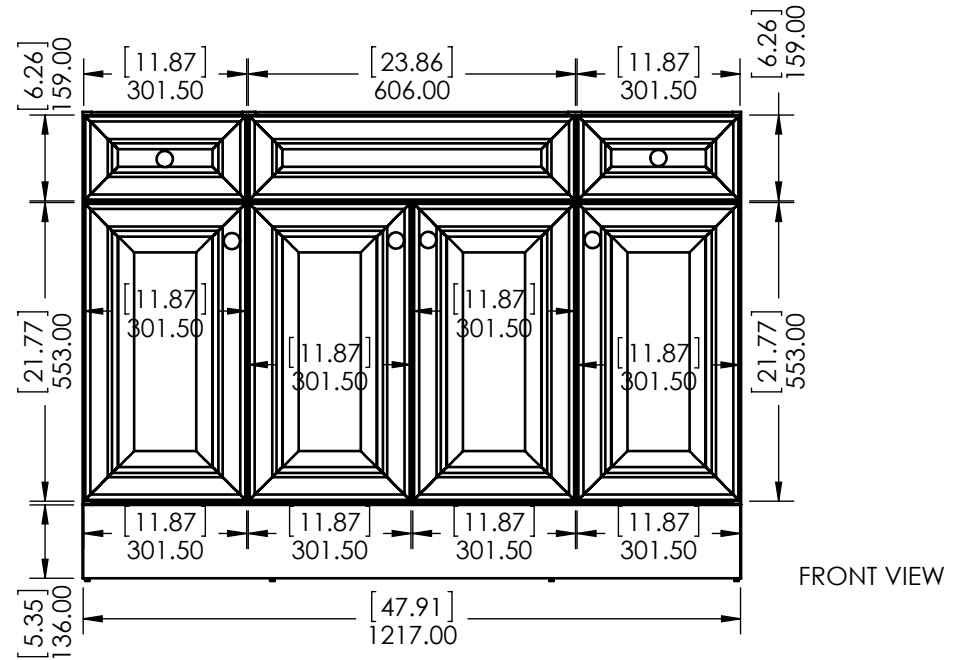

REV	ECO #	DESCRIPTION	REV'D BY DATE	CHK'D BY DATE	APRV'D BY DATE
1		New Design	4/01/16	4/01/16	4/01/16
2		New item, Online	2/06/18	2/06/18	2/06/18

Estimated Weight: 16.5kg

PROPRIETARY AND CONFIDENTIAL THE INFORMATION CONTAINED IN THIS DRAWING IS THE SOLE PROPERTY OF WOODCRAFTERS. ANY REPRODUCTION IN PART OR AS A WHOLE WITHOUT THE WRITTEN PERMISSION OF WOODCRAFTERS IS PROHIBITED.	UNLESS OTHERWISE SPECIFIED					
	DIMENSIONS ARE IN MM. AND (INCHES)					
	TOLERANCES ARE					
	+ 0.125 [3.175] - 0.125 [-3.175]					
	SCALE:1:12					
			NAME	DATE	 SIZE DWG. NO. A Vtop Wave 49x22 SHEET 1 OF 1 REV: 1	
			DRAWN	E. Sandoval 4/01/16		
			CHECKED	O. Razo 2/06/18		
			ENG APPR.	V. Sanchez 2/06/18		
			MFG APPR.	C. Leal 2/06/18		

ITEM ID	DESCRIPTION
GF4821-WH	Glensford 48in x 21in D Vanity in White
GF4821-BT	Glensford 48in x 21in D Vanity in Butterscotch

REV	ECO#	DESCRIPTION	REV'D BY DATE	CHK'D BY DATE	APR'V'D BY DATE
0		New Release	IASV 5/1/17	IASV 5/1/17	IASV 5/1/17

UNLESS OTHERWISE SPECIFIED
 DIMENSIONS ARE IN mm and [inches]
 AND TOLERANCES ARE +/- 1.0 [0.04]

DRAWN BY:	IASV	5/1/17
CHECKED BY:	IASV	5/1/17
APPROVED BY:	IASV	5/1/17
DO NOT SCALE DRAWING	SCALE: 1:10	SIZE: A

TITLE:	GLENSFORD 48" ASSEMBLY	
PART NO:	PAGE	REV:
	1 OF 1	0