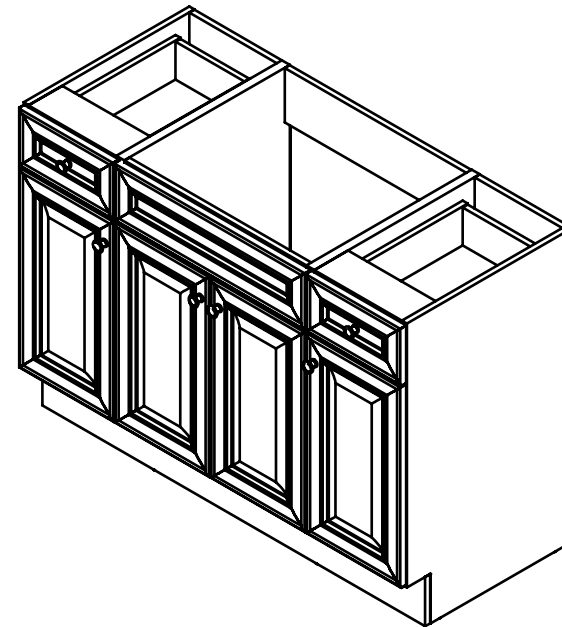

REV	ECO #	DESCRIPTION	REV'D BY DATE	CHK'D BY DATE	APRV'D BY DATE
1		New Design	4/01/16	4/01/16	4/01/16
2		New item, Online	2/06/18	2/06/18	2/06/18

Estimated Weight: 16.5kg

PROPRIETARY AND CONFIDENTIAL THE INFORMATION CONTAINED IN THIS DRAWING IS THE SOLE PROPERTY OF WOODCRAFTERS. ANY REPRODUCTION IN PART OR AS A WHOLE WITHOUT THE WRITTEN PERMISSION OF WOODCRAFTERS IS PROHIBITED.	UNLESS OTHERWISE SPECIFIED					
	DIMENSIONS ARE IN MM. AND (INCHES)					
	TOLERANCES ARE					
	+ 0.125 [3.175] - 0.125 [-3.175]					
	SCALE:1:12					
			NAME	DATE	 SIZE DWG. NO. A Vtop Wave 49x22 SHEET 1 OF 1 REV: 1	
			DRAWN	E. Sandoval 4/01/16		
			CHECKED	O. Razo 2/06/18		
			ENG APPR.	V. Sanchez 2/06/18		
			MFG APPR.	C. Leal 2/06/18		

ITEM ID	DESCRIPTION
GF4821-WH	Glensford 48in x 21in D Vanity in White
GF4821-BT	Glensford 48in x 21in D Vanity in Butterscotch

REV	ECO#	DESCRIPTION	REV'D BY DATE	CHK'D BY DATE	APR'V'D BY DATE
0		New Release	IASV 5/1/17	IASV 5/1/17	IASV 5/1/17