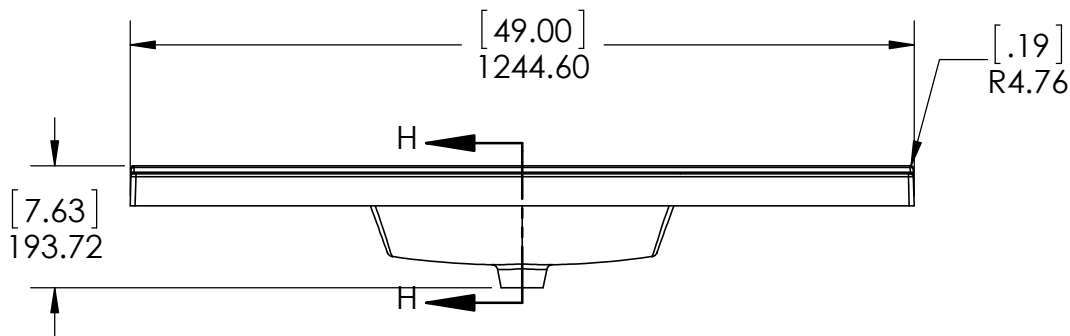

DRAWING TYPE	ITEM ID	ITEM DESCRIPTION	TECHNOLOGIES	DRAWING STATUS
Finish Good	HU4922R-WH	Vtop Wave 49 x 22 4 in	AB Composite	Ready for production
Finish Good	HU49R-WH	Glacier Bay in. Cultured Marble Vanity Top - White	AB Composite	Ready for production

REV	ECO #	DESCRIPTION	REV'D BY DATE	CHK'D BY DATE	APRV'D BY DATE
1		New Design	4/01/16	4/01/16	4/01/16
2		New item, Online	2/06/18	2/06/18	2/06/18

Estimated Weight: 16.5kg

PROPRIETARY AND CONFIDENTIAL THE INFORMATION CONTAINED IN THIS DRAWING IS THE SOLE PROPERTY OF WOODCRAFTERS. ANY REPRODUCTION IN PART OR AS A WHOLE WITHOUT THE WRITTEN PERMISSION OF WOODCRAFTERS IS PROHIBITED.	UNLESS OTHERWISE SPECIFIED					
	DIMENSIONS ARE IN MM. AND (INCHES)					
	TOLERANCES ARE					
	+ 0.125 [3.175] - 0.125 [-3.175]					
	SCALE:1:12					
			NAME	DATE	 SIZE DWG. NO. A Vtop Wave 49x22 SHEET 1 OF 1 REV: 1	
			DRAWN	E. Sandoval 4/01/16		
			CHECKED	O. Razo 2/06/18		
			ENG APPR.	V. Sanchez 2/06/18		
			MFG APPR.	C. Leal 2/06/18		

ITEM ID	DESCRIPTION
GF4821-WH	Glensford 48in x 21in D Vanity in White
GF4821-BT	Glensford 48in x 21in D Vanity in Butterscotch

REV	ECO#	DESCRIPTION	REV'D BY DATE	CHK'D BY DATE	APR'V'D BY DATE
0		New Release	IASV 5/1/17	IASV 5/1/17	IASV 5/1/17

UNLESS OTHERWISE SPECIFIED
 DIMENSIONS ARE IN mm and [inches]
 AND TOLERANCES ARE +/- 1.0 [0.04]

DRAWN BY:	IASV	5/1/17
CHECKED BY:	IASV	5/1/17
APPROVED BY:	IASV	5/1/17
DO NOT SCALE DRAWING	SCALE: 1:10	SIZE: A