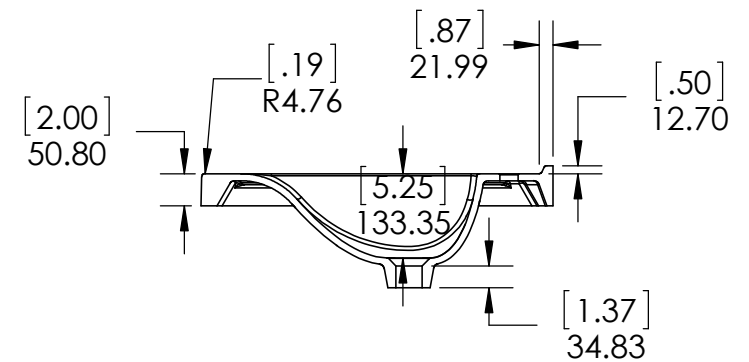

REV	ECO #	DESCRIPTION	REV'D BY DATE	CHK'D BY DATE	APRV'D BY DATE
1		New Design	4/01/16	4/01/16	4/01/16
2		New item, Online	2/06/18	2/06/18	2/06/18

Estimated Weight: 16.5kg

PROPRIETARY AND CONFIDENTIAL THE INFORMATION CONTAINED IN THIS DRAWING IS THE SOLE PROPERTY OF WOODCRAFTERS. ANY REPRODUCTION IN PART OR AS A WHOLE WITHOUT THE WRITTEN PERMISSION OF WOODCRAFTERS IS PROHIBITED.	UNLESS OTHERWISE SPECIFIED					
	DIMENSIONS ARE IN MM. AND (INCHES)					
	TOLERANCES ARE					
	+ 0.125 [3.175] - 0.125 [-3.175]					
	SCALE:1:12					
			NAME	DATE	 SIZE DWG. NO. A Vtop Wave 49x22 SHEET 1 OF 1 REV: 1	
			DRAWN	E. Sandoval 4/01/16		
			CHECKED	O. Razo 2/06/18		
			ENG APPR.	V. Sanchez 2/06/18		
			MFG APPR.	C. Leal 2/06/18		

ITEM ID	DESCRIPTION
GF4821-WH	Glensford 48in x 21in D Vanity in White
GF4821-BT	Glensford 48in x 21in D Vanity in Butterscotch

REV	ECO#	DESCRIPTION	REV'D BY DATE	CHK'D BY DATE	APR'V'D BY DATE
0		New Release	IASV 5/1/17	IASV 5/1/17	IASV 5/1/17

UNLESS OTHERWISE SPECIFIED
 DIMENSIONS ARE IN mm and [inches]
 AND TOLERANCES ARE +/- 1.0 [0.04]

DRAWN BY:	IASV	5/1/17
CHECKED BY:	IASV	5/1/17
APPROVED BY:	IASV	5/1/17
DO NOT SCALE DRAWING	SCALE: 1:10	SIZE: A

TITLE:	GLENSFORD 48" ASSEMBLY	
PART NO:	PAGE	REV:
	1 OF 1	0