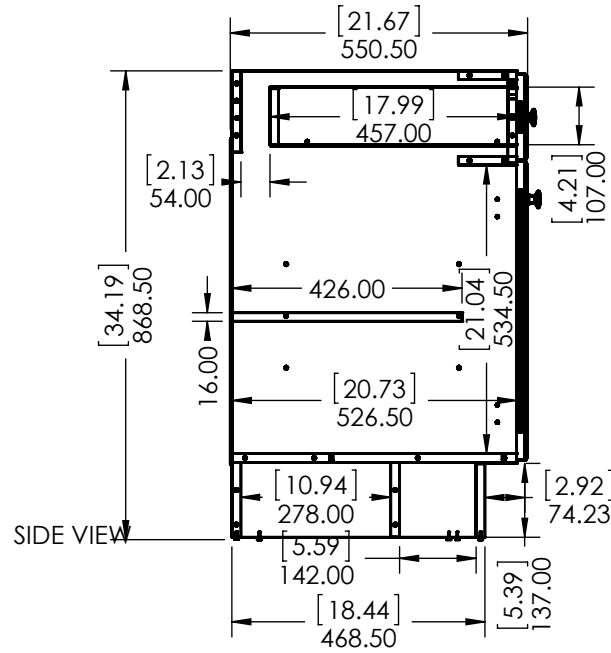

REV	ECO #	DESCRIPTION	REV'D BY DATE	CHK'D BY DATE	APRV'D BY DATE
1		New Design	4/01/16	4/01/16	4/01/16
2		New item, Online	2/06/18	2/06/18	2/06/18

Estimated Weight: 16.5kg

PROPRIETARY AND CONFIDENTIAL THE INFORMATION CONTAINED IN THIS DRAWING IS THE SOLE PROPERTY OF WOODCRAFTERS. ANY REPRODUCTION IN PART OR AS A WHOLE WITHOUT THE WRITTEN PERMISSION OF WOODCRAFTERS IS PROHIBITED.	UNLESS OTHERWISE SPECIFIED					
	DIMENSIONS ARE IN MM. AND (INCHES)					
	TOLERANCES ARE					
	+ 0.125 [3.175] - 0.125 [-3.175]					
	SCALE:1:12					
			NAME	DATE	 SIZE DWG. NO. A Vtop Wave 49x22 SHEET 1 OF 1 REV: 1	
			DRAWN	E. Sandoval 4/01/16		
			CHECKED	O. Razo 2/06/18		
			ENG APPR.	V. Sanchez 2/06/18		
			MFG APPR.	C. Leal 2/06/18		

ITEM ID	DESCRIPTION
GF4821-WH	Glensford 48in x 21in D Vanity in White
GF4821-BT	Glensford 48in x 21in D Vanity in Butterscotch

REV	ECO#	DESCRIPTION	REV'D BY DATE	CHK'D BY DATE	APR'V'D BY DATE
0		New Release	IASV 5/1/17	IASV 5/1/17	IASV 5/1/17

UNLESS OTHERWISE SPECIFIED
 DIMENSIONS ARE IN mm and [inches]
 AND TOLERANCES ARE +/- 1.0 [0.04]

DRAWN BY:	IASV	5/1/17
CHECKED BY:	IASV	5/1/17
APPROVED BY:	IASV	5/1/17
DO NOT SCALE DRAWING	SCALE: 1:10	SIZE: A

TITLE:	GLENSFORD 48" ASSEMBLY	
PART NO:	PAGE	REV:
	1 OF 1	0