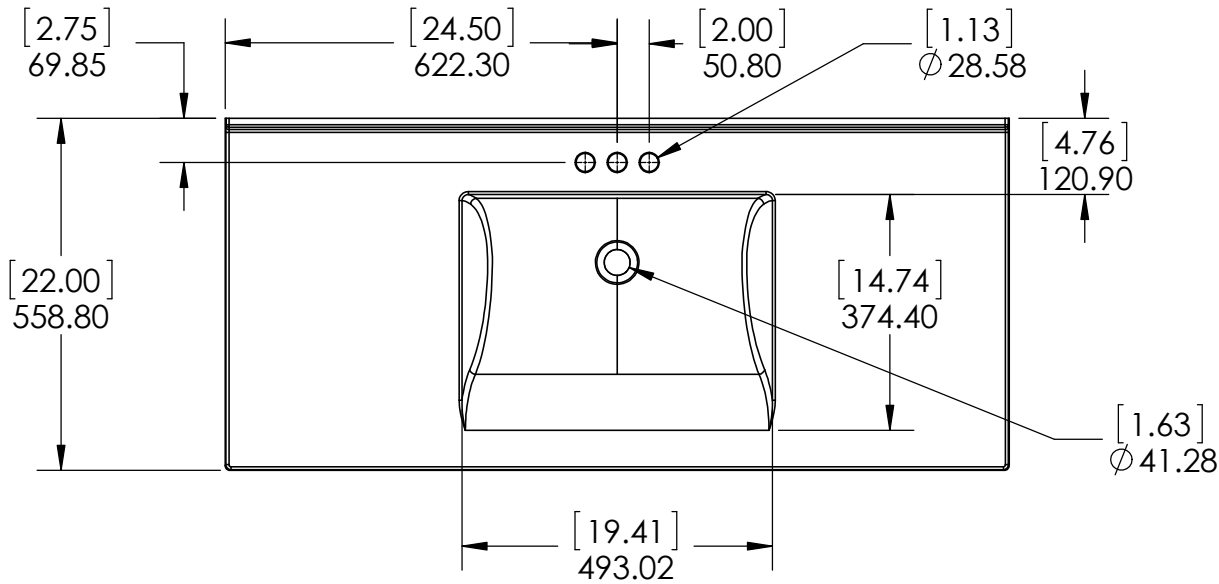

REV	ECO #	DESCRIPTION	REV'D BY DATE	CHK'D BY DATE	APRV'D BY DATE
1		New Design	4/01/16	4/01/16	4/01/16
2		New item, Online	2/06/18	2/06/18	2/06/18

Estimated Weight: 16.5kg

PROPRIETARY AND CONFIDENTIAL THE INFORMATION CONTAINED IN THIS DRAWING IS THE SOLE PROPERTY OF WOODCRAFTERS. ANY REPRODUCTION IN PART OR AS A WHOLE WITHOUT THE WRITTEN PERMISSION OF WOODCRAFTERS IS PROHIBITED.	UNLESS OTHERWISE SPECIFIED					
	DIMENSIONS ARE IN MM. AND (INCHES)					
	TOLERANCES ARE					
	+ 0.125 [3.175] - 0.125 [-3.175]					
	SCALE:1:12					
			NAME	DATE	 SIZE DWG. NO. A Vtop Wave 49x22 SHEET 1 OF 1 REV: 1	
			DRAWN	E. Sandoval 4/01/16		
			CHECKED	O. Razo 2/06/18		
			ENG APPR.	V. Sanchez 2/06/18		
			MFG APPR.	C. Leal 2/06/18		

ITEM ID	DESCRIPTION
GF4821-WH	Glensford 48in x 21in D Vanity in White
GF4821-BT	Glensford 48in x 21in D Vanity in Butterscotch

REV	ECO#	DESCRIPTION	REV'D BY DATE	CHK'D BY DATE	APR'V'D BY DATE
0		New Release	IASV 5/1/17	IASV 5/1/17	IASV 5/1/17

UNLESS OTHERWISE SPECIFIED
 DIMENSIONS ARE IN mm and [inches]
 AND TOLERANCES ARE +/- 1.0 [0.04]

DRAWN BY:	IASV	5/1/17
CHECKED BY:	IASV	5/1/17
APPROVED BY:	IASV	5/1/17
DO NOT SCALE DRAWING	SCALE: 1:10	SIZE: A

TITLE:	GLENSFORD 48" ASSEMBLY	
PART NO:	PAGE	REV:
	1 OF 1	0