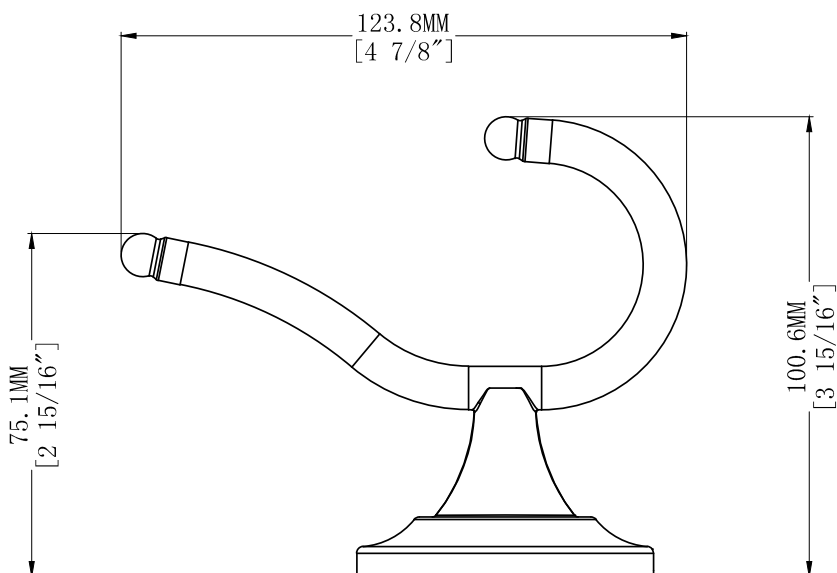

Glacier Bay Cooperton Robe Hook

| MODEL | STORE SKU# | FINISH |
|------------|------------|----------------|
| BZ541100BN | | Brushed Nickel |

INSTALLATION DIMENSIONS