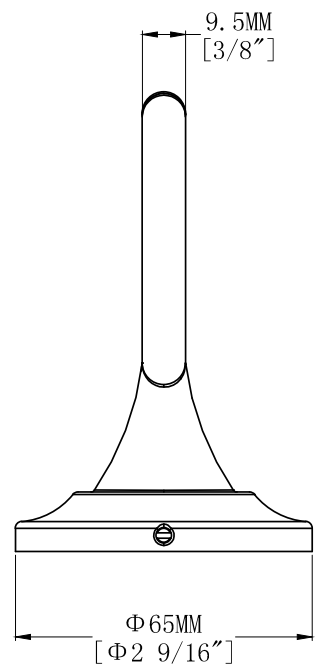

Glacier Bay Cooperton Robe Hook

| MODEL | STORE SKU# | FINISH |
|------------|------------|----------------|
| BZ541100BN | | Brushed Nickel |

INSTALLATION DIMENSIONS