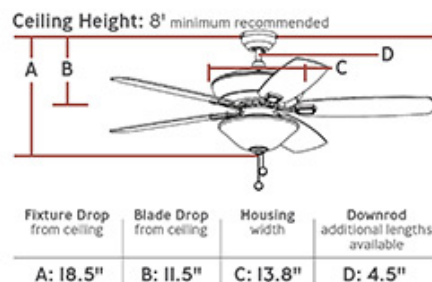

5CSM60AGPD: 60" Colony Super Max Plus - Aged Pewter   **Specification Images:**

Collection: Colony Super Max Plus

UPC #:014817576689

Finish: Aged Pewter (AGP)

Blade Finish: Light Grey Weathered Oak

Blade Finish 2: Undefined

Dimensions:

- **Diameter:** 60"
- **Weight:** 22.44 lbs.
- **Reverse Switch:** Manual
- **Rev. Switch Location:** Switch Housing
- **Motor Size:** 188.0 X 20.0
- **Diameter of Housing:** 13.8
- **Capacitor Value:** 4+5+6
- **Lead Wire Length:** 78 inches
- **Light Kit Included:** Yes
- **Remote Included:** None
- **Remote Group(s):** CK250,NEO

Bulbs:

3 - Candelabra B10 Torpedo 60w Max. 120v - included

Features:

- Flush mount hardware is included
- Fixture is operated with a pull chain

Material List:

Safety Listing:

Safety Listed for Damp Locations

Instruction Sheets:

English (5CSM60XXD-CUL-ENG)
French (5CSM60XXD-CUL-CF)

Shade / Glass / Diffuser Details:

Part	Material	Finish	Quantity	Item Number	Length	Width	Height	Diameter	Fitter Diameter	Shade Top Length	Shade Top Width	Shade Top Diameter
Glass	Glass	Undefined	1									

Blade Details: