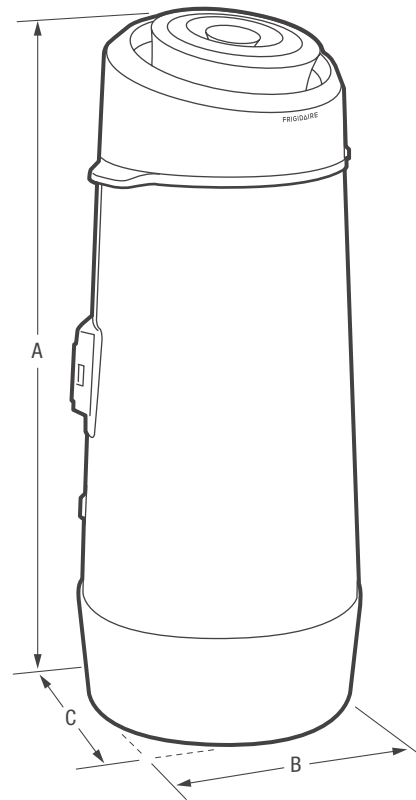

Performance	
BTU (Cool)	12,000
Dehumidification (Pints/Hour)	3.0
Cool Area (Up To Sq. Ft.)	550
Energy Efficiency Ratio	11
Electrical	
Volts	115
Amps (Cool)	11
Watts (Cool)	1,090
Length of Power Cord (Min./Max.)	6'/6.5'
Plug Type (NEMA)	LCDI (5-15P)
Features	
Electronic Controls	Ready-Select® Controls
Fan Speeds (Cool/Fan)	3/3
Low Voltage Start-Up	Yes
Auto Cool Function	Yes
Energy Save	Yes
Sleep Mode	Yes
Filter Check	Yes
WiFi Enable	Yes
Clean Air Ionizer	
Remote Control	Full-Function
Air CFM (High/Med/Low)	200/170/150
Air Direction Control	Circular
Fresh Air/Exhaust Vent/Closed	No/Yes/No
Filter Type	Antibacterial Mesh
Filter Access	Rear
Warranty¹	Yes
Certifications	
Performance	ASHRAE
Specifications	
Refrigerant	R410a
Shipping Weight (Approx.)	96 Lbs.

¹Warranty 5 year sealed system/1 year full parts and labor.

NOTE: For planning purposes only. Always consult local and national electric and plumbing codes. Refer to Product Installation Guide for detailed installation instructions on the web at frigidaire.com.

Product Dimensions	
A - Height	36-13/16"
B - Width	12-5/8"
C - Depth	12-5/8"

Accessories information available on the web at frigidaire.com